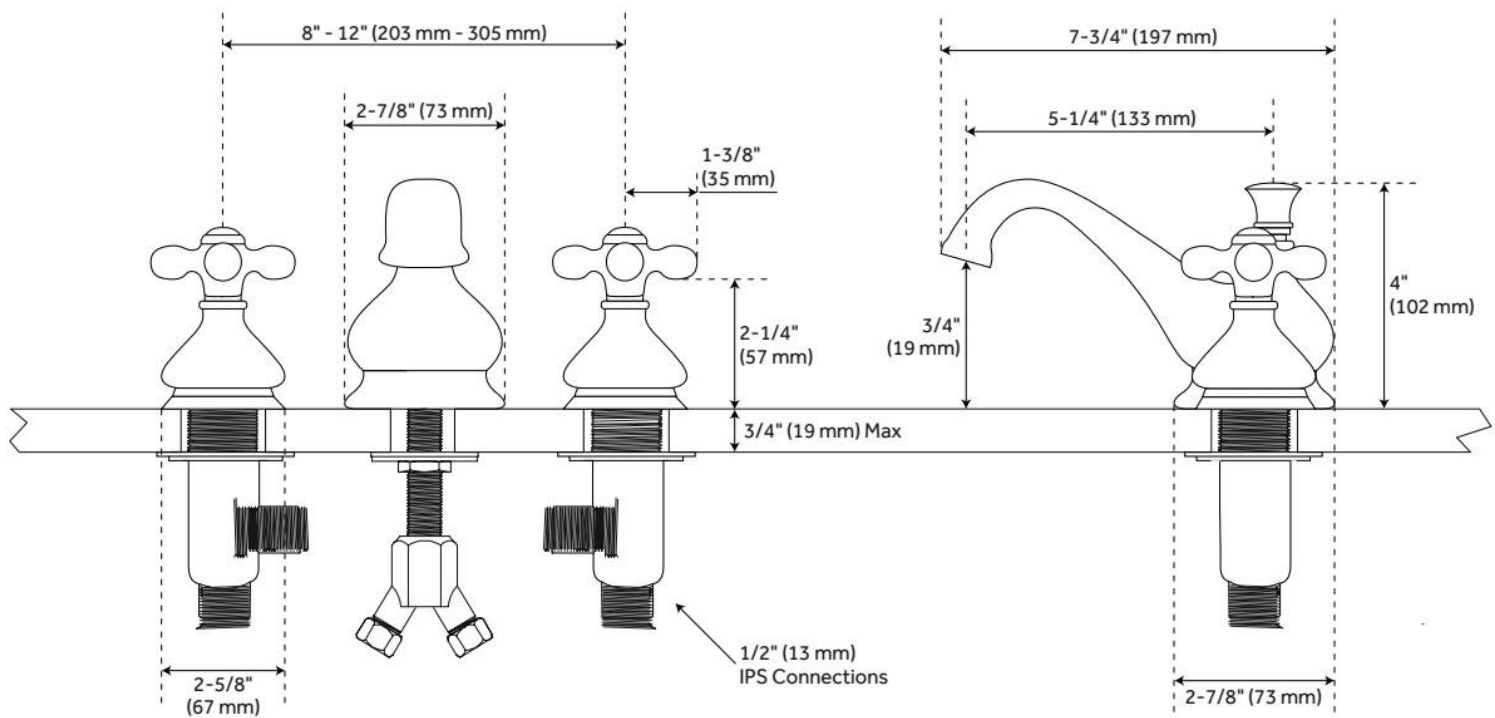

SHANNON WIDESPREAD BATHROOM FAUCET - CROSS HANDLES AND ROD TYPE POP UP DRAIN -

SKU: 156382
Code: SH156383

FEATURES

Material: Metal construction for strength and durability
Installation Type: Widespread
Flow Rate: 1.2 gpm (4.5 L/min) @ 60 psi
Cartridge Type: Ceramic Disc
Swivel Spout: No
Drain Type: Lift rod metal pop-up with overflow

ASME A112.18.1/CSA B125.1, NSF/ANSI 372, NSF/ANSI 61, NSF/ANSI/CAN 61, NSF/ANSI/CAN 61-9:Q≤1, CEC Listed,
LISTED ID: SH449715*

ADDITIONAL FEATURES

- Spout base plate is 2-7/8" in diameter, handle base plates are 2-5/8" in diameter.
- Faucet can be installed with variable centers from 6" - 12"

REVISED 5/20/2024

SHANNON WIDESPREAD BATHROOM FAUCET - CROSS HANDLES AND ROD TYPE POP UP DRAIN -

SKU: 156382
Code: SH156383

REVISED 5/20/2024