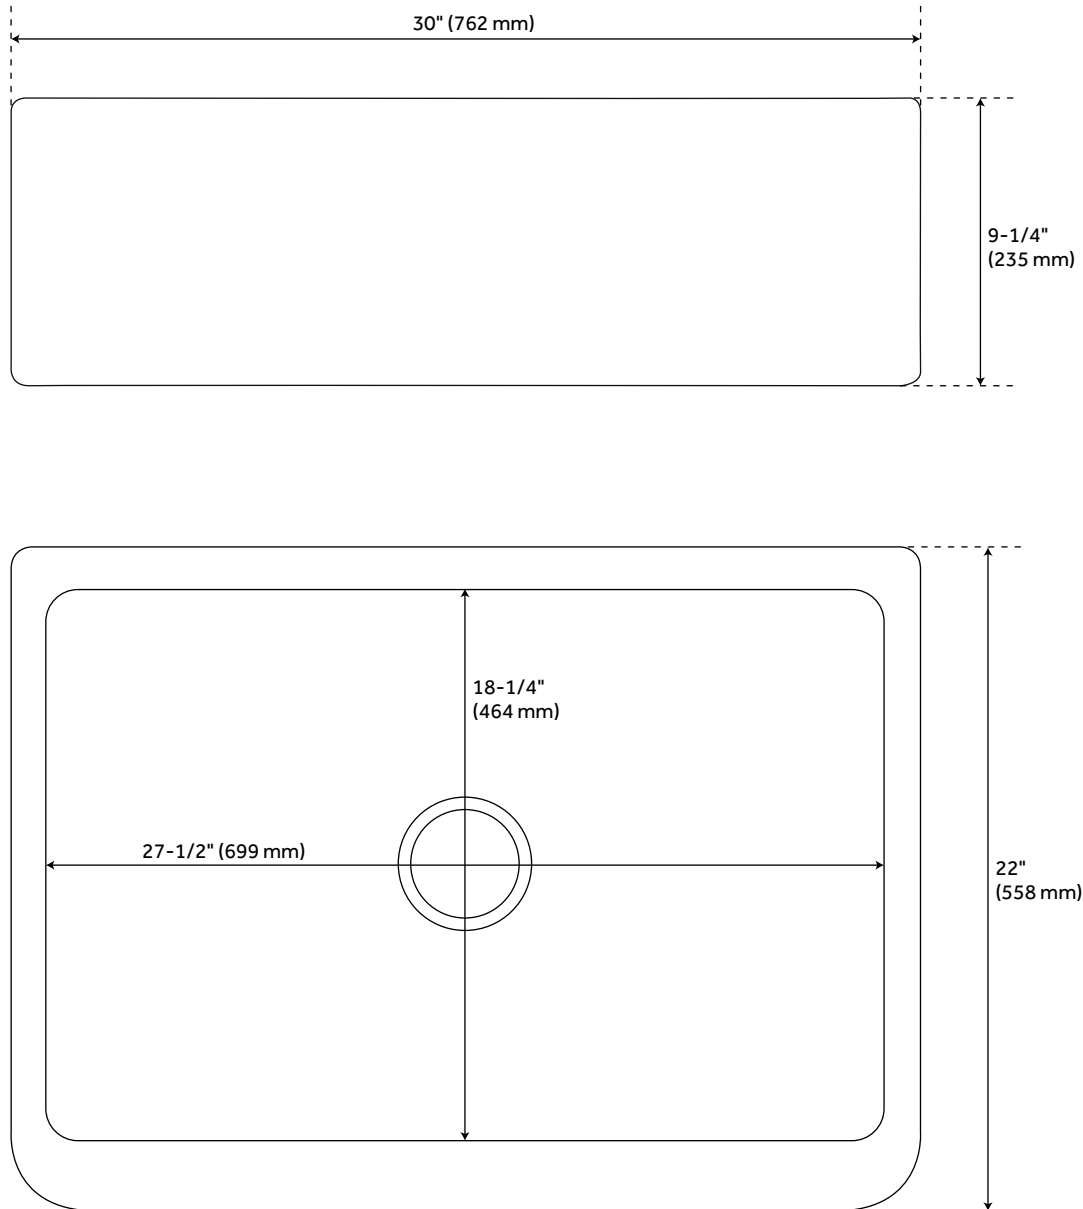

30" RAINA SINGLE BOWL COPPER FARMHOUSE SINK - SMOOTH EXTERIOR/HAMMERED INTERIOR - ANTIQUE

SKU: 212645
Code: SH212645

FEATURES

Material: Copper
Product Finish: Antique Copper
Installation Type: Farmhouse
Shape: Rectangle
Drain Placement: Center
Fits Drain Hole Size: 3-1/2"
Faucet Centers: No Faucet Hole
Overflow Hole: No
Mounting Hardware Included: No

Optional Accessory: Strainer: SH402277, SH402283, SH402288, SH406049, SH402262, SH402266

CSA B45.12/IAPMO Z402, Massachusetts Accepted, LISTED ID: SH229894CO

ADDITIONAL FEATURES

- Made of solid copper.
- Smooth apron front with hammered interior.
- Overall dimensions: 30" L x 22" W (front to back) x 9-1/2" H ($\pm 1/2"$).
- Sink lip is 1-1/2" on sides, 2-1/2" at apron front ($\pm 1/2"$).
- Hand-polished finish.
- Patina applied using French hot process, so color is ingrained in the copper.
- Rounded interior corners for easy cleaning. Angled bottom facilitates water drainage.
- Sink bowl is pressed; contains no internal welds.

REVISED 7/11/2024

30" RAINA COPPER FARMHOUSE SINK

SKU: 212645

Code: SH212645

All dimensions and specifications are nominal and may vary. Use actual products for accuracy in critical situations.