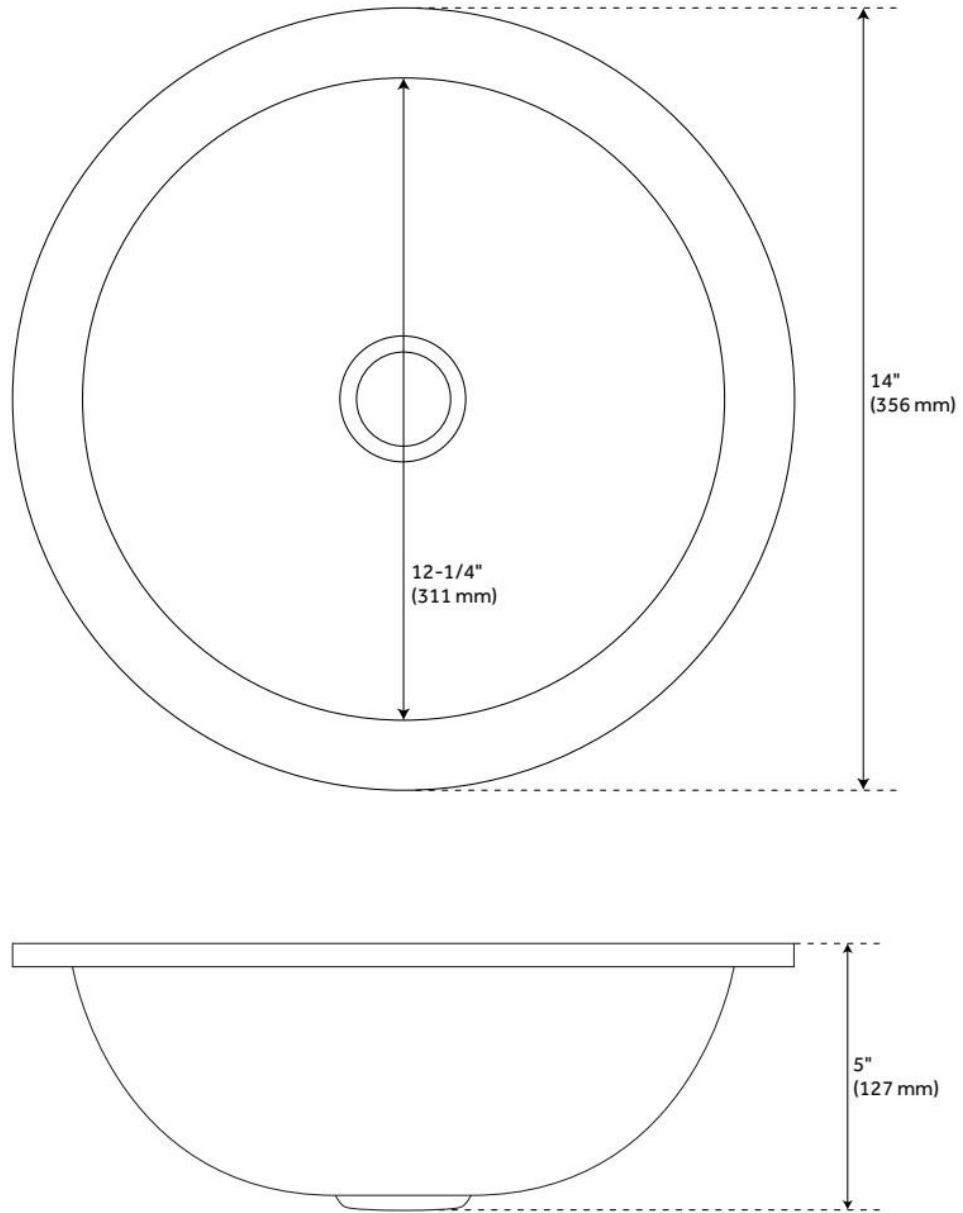

14" ROZEL UNDERMOUNT ROUND HAMMERED COPPER SINK

SKU: 214431
Code: SH214431

REVISED 7/8/2024