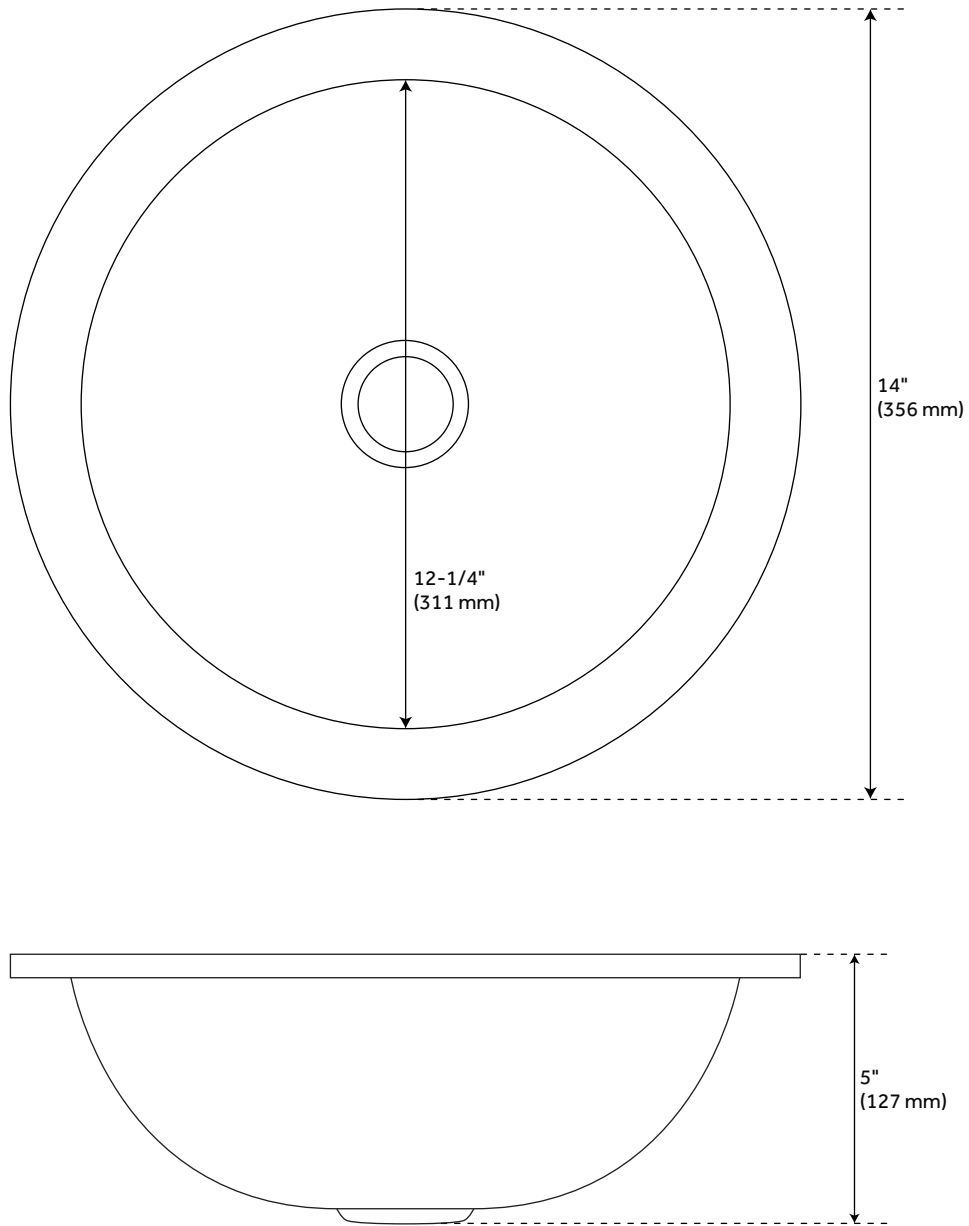

## FEATURES

Length: 14"  
Width: 14"  
Height: 5"  
Sink Shape: Round  
Sink Material Faceted: Copper  
Number of Basins: 1  
Sink Installation: Undermount  
Product Color: Medium Antique Copper  
Faucet Centers: No Faucet Hole  
Overflow Hole: false  
Basin Length: 12-1/4"  
Basin Width: 12-1/4"  
Rim Thickness: 7/8"  
Fits Drain Hole Size: 1-1/2"  
Exterior Treatment: Hammered  
Interior Treatment: Hammered  
Metal Gauge/Thickness: 16 Gauge  
Drain Included: No  
Faucet Included: No  
Sink Material: Copper

# 14" ROZEL UNDERMOUNT ROUND HAMMERED COPPER SINK

SKU: 214431  
Code: SH214431

## ADDITIONAL FEATURES

- Made of solid copper.
- Copper weighs 46 oz. per square foot, 1.825mm (.0718") thick. Approximately 16 gauge.
- Hammered interior and exterior with smooth, flat rim.
- Overall dimensions: 14" diameter x 5" H ( $\pm 1/2"$ ).
- Smooth, flat rim is 7/8" wide.
- Lip curves down and is 3/8" tall.
- Undermount or drop-in installation.
- Medium Antique finish is lacquered.

# 14" ROZEL UNDERMOUNT ROUND HAMMERED COPPER SINK

All dimensions and specifications are nominal and may vary. Use actual products for accuracy in critical situations.