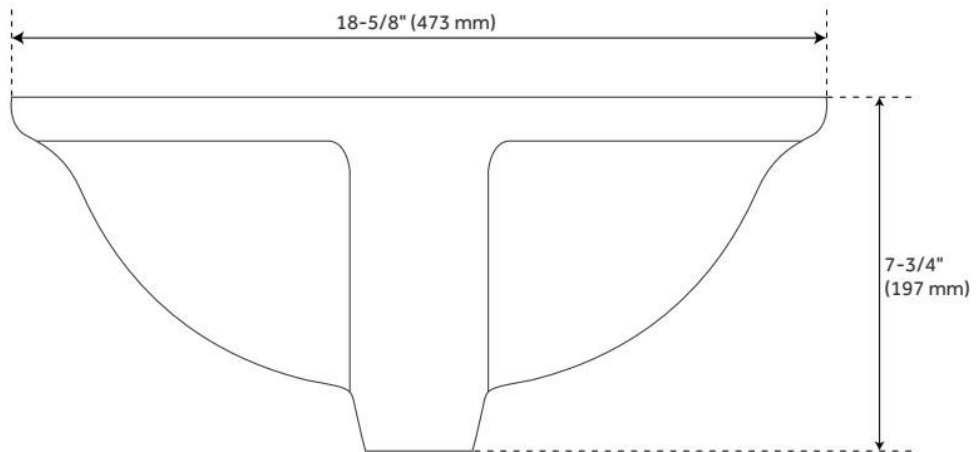

18" OVAL PORCELAIN UNDERMOUNT BATHROOM SINK - WHITE

SKU: 220658
Code: SH220658

REVISED 7/30/2024