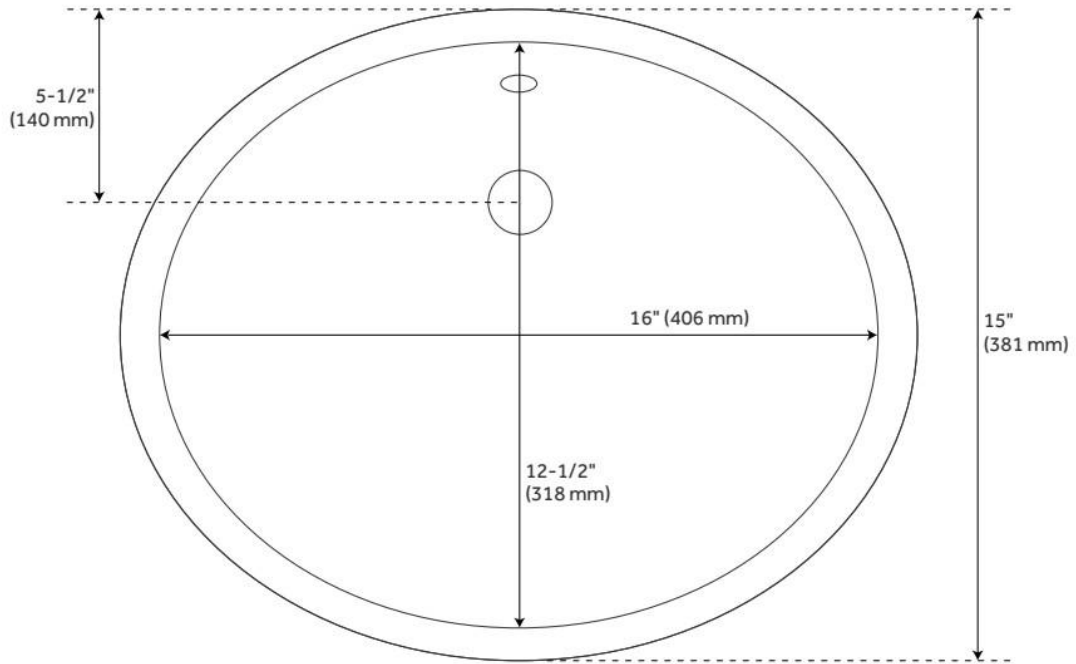

18" OVAL PORCELAIN UNDERMOUNT BATHROOM SINK - WHITE

SKU: 220658
Code: SH220658

FEATURES

Material: Porcelain
Product Finish: White
Installation Type: Undermount
Shape: Oval
Drain Placement: Center
Fits Drain Hole Size: 1-1/2"
Faucet Centers: No Faucet Hole
Overflow Hole: Yes
Mounting Hardware Included: Yes

ASME A112.19.2/CSA B45.1, Massachusetts Accepted, LISTED ID: 506895

ADDITIONAL FEATURES

- Overall dimensions: 18-5/8" L x 15" W (front to back) x 7-3/4" H ($\pm 1/2"$).
- Basin: 16" L x 12-1/2" W (front to back).
- Basin depth is 5" to overflow.
- 1-1/2" drain hole.

REVISED 7/30/2024

18" OVAL PORCELAIN UNDERMOUNT BATHROOM SINK - WHITE

SKU: 220658
Code: SH220658

REVISED 7/30/2024