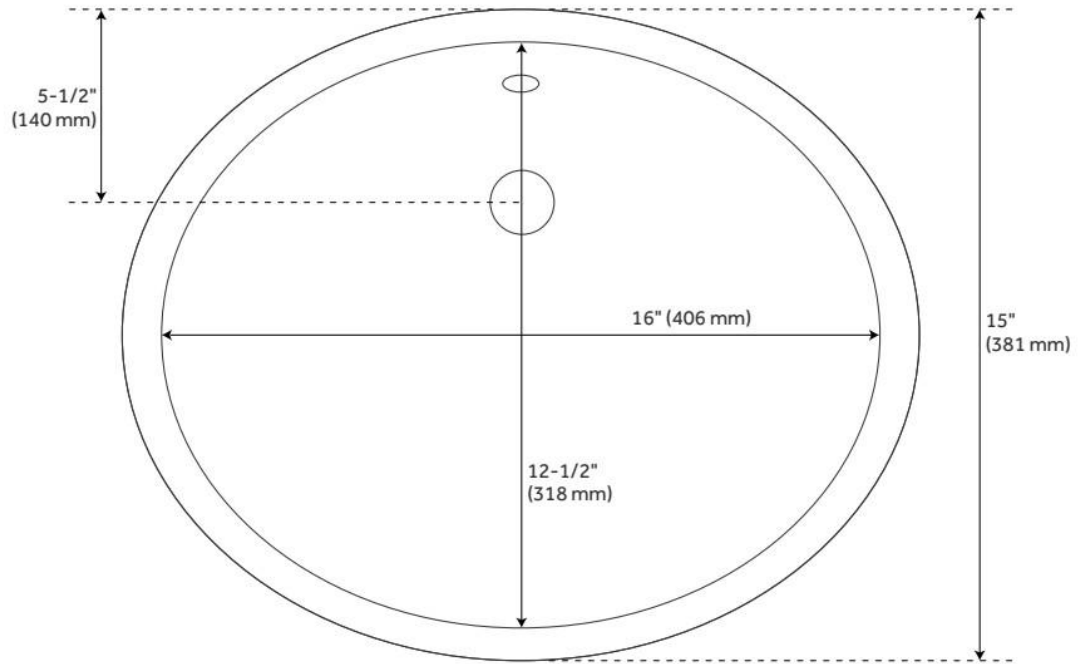

18" OVAL PORCELAIN UNDERMOUNT BATHROOM SINK - WHITE

SKU: 220658
Code: SH220658

FEATURES

Material: Porcelain
Product Finish: White
Installation Type: Undermount
Shape: Oval
Drain Placement: Center
Fits Drain Hole Size: 1-1/2"
Faucet Centers: No Faucet Hole
Overflow Hole: Yes
Mounting Hardware Included: Yes

ASME A112.19.2/CSA B45.1, Massachusetts Accepted, LISTED ID: 506895

ADDITIONAL FEATURES

- Overall dimensions: 18-5/8" L x 15" W (front to back) x 7-3/4" H ($\pm 1/2"$).
- Basin: 16" L x 12-1/2" W (front to back).
- Basin depth is 5" to overflow.
- 1-1/2" drain hole.

REVISED 11/11/2024

18" MANGROVE OVAL PORCELAIN UNDERMOUNT BATHROOM SINK - WHITE

SKU: 220658
Code: SH220658

REVISED 11/11/2024