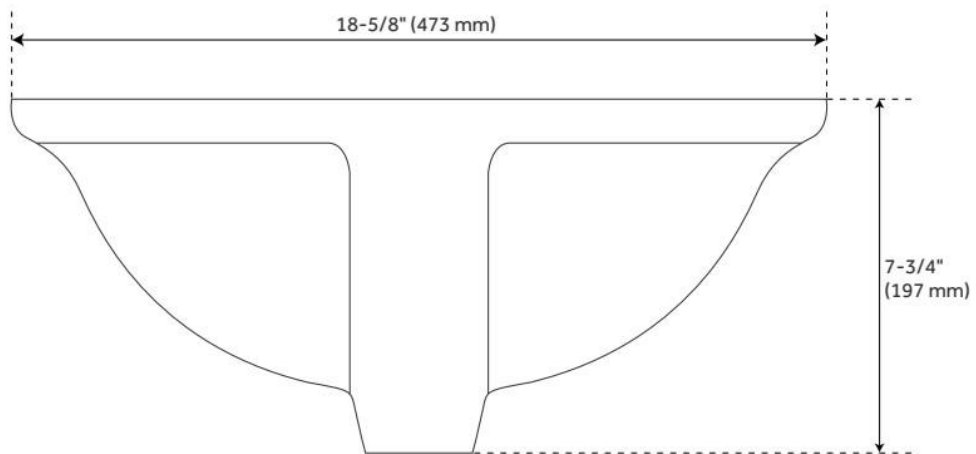

18" OVAL PORCELAIN UNDERMOUNT BATHROOM SINK - WHITE

SKU: 220658
Code: SH220658

FEATURES

Material: Porcelain
Product Finish: White
Installation Type: Undermount
Shape: Oval
Drain Placement: Center
Fits Drain Hole Size: 1-1/2"
Faucet Centers: No Faucet Hole
Overflow Hole: Yes
Mounting Hardware Included: Yes

ASME A112.19.2/CSA B45.1, Massachusetts Accepted, LISTED ID: 506895

ADDITIONAL FEATURES

- Overall dimensions: 18-5/8" L x 15" W (front to back) x 7-3/4" H ($\pm 1/2"$).
- Basin: 16" L x 12-1/2" W (front to back).
- Basin depth is 5" to overflow.
- 1-1/2" drain hole.

REVISED 11/11/2024

18" MANGROVE OVAL PORCELAIN UNDERMOUNT BATHROOM SINK - WHITE

SKU: 220658
Code: SH220658

REVISED 11/11/2024