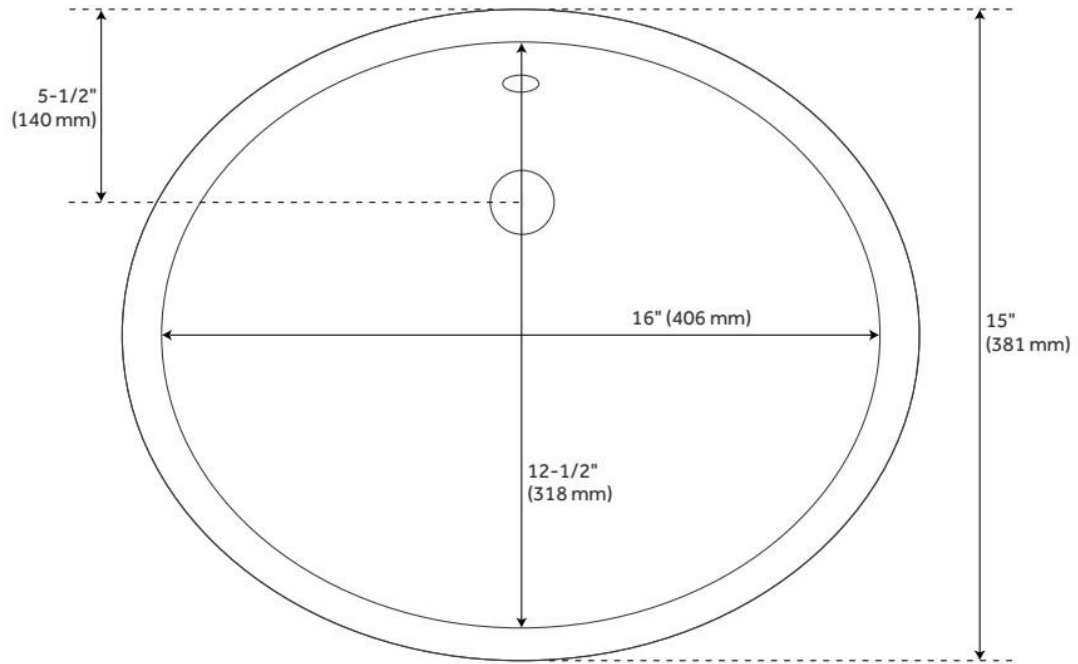

18" OVAL PORCELAIN UNDERMOUNT BATHROOM SINK - WHITE

SKU: 220658
Code: SH220658

REVISED 7/30/2024