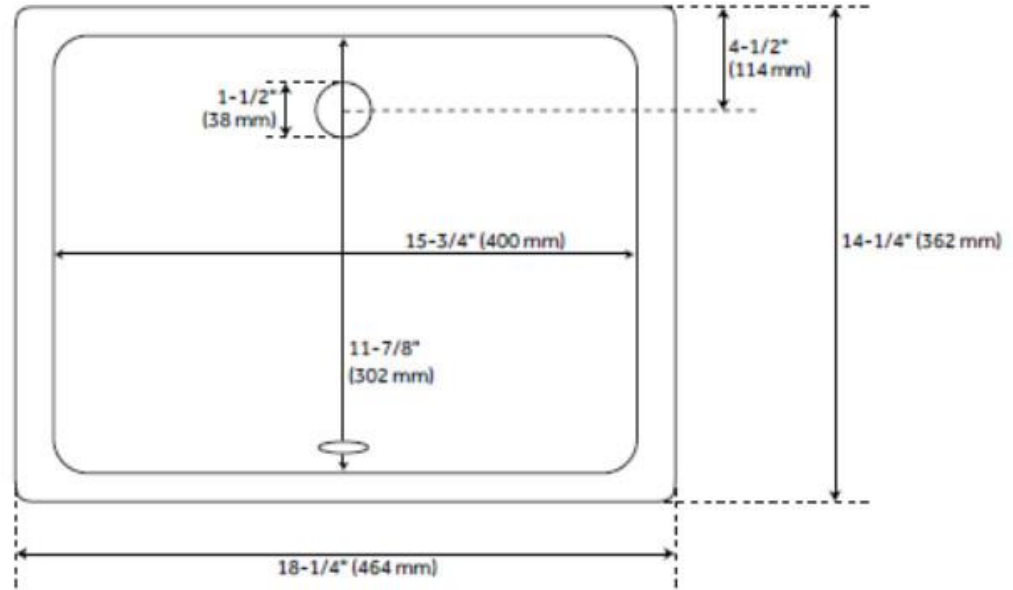

RECTANGULAR UNDERMOUNT BATHROOM SINK - WHITE

SKU: 424434
Code: SH424434

REVISED 7/29/2024