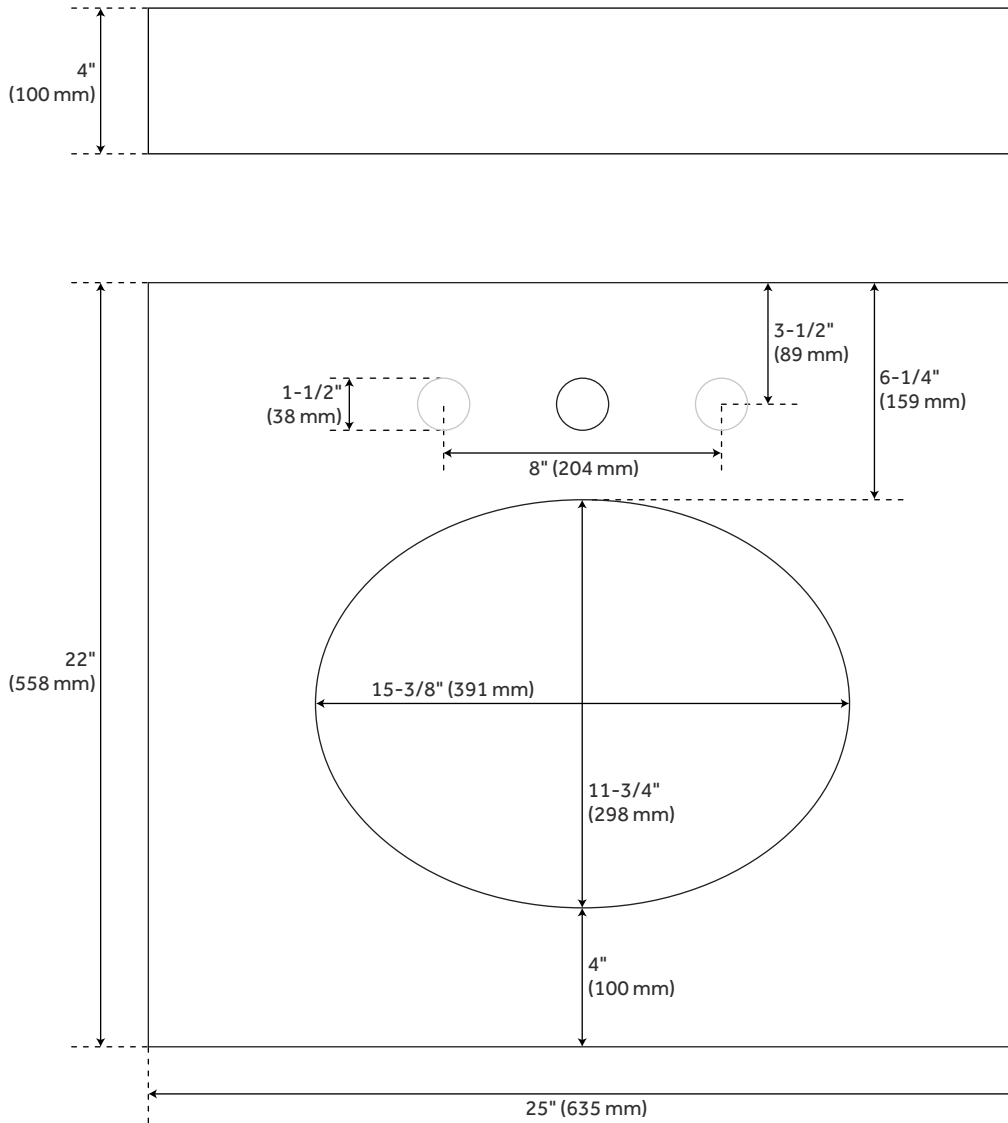

25" X 22"

3CM VANITY TOP FOR RECTANGULAR UNDERMOUNT SINK

All dimensions and specifications are nominal and may vary. Use actual products for accuracy in critical situations.

25" X 22"

3CM VANITY TOP FOR UNDERMOUNT SINK

All dimensions and specifications are nominal and may vary. Use actual products for accuracy in critical situations.