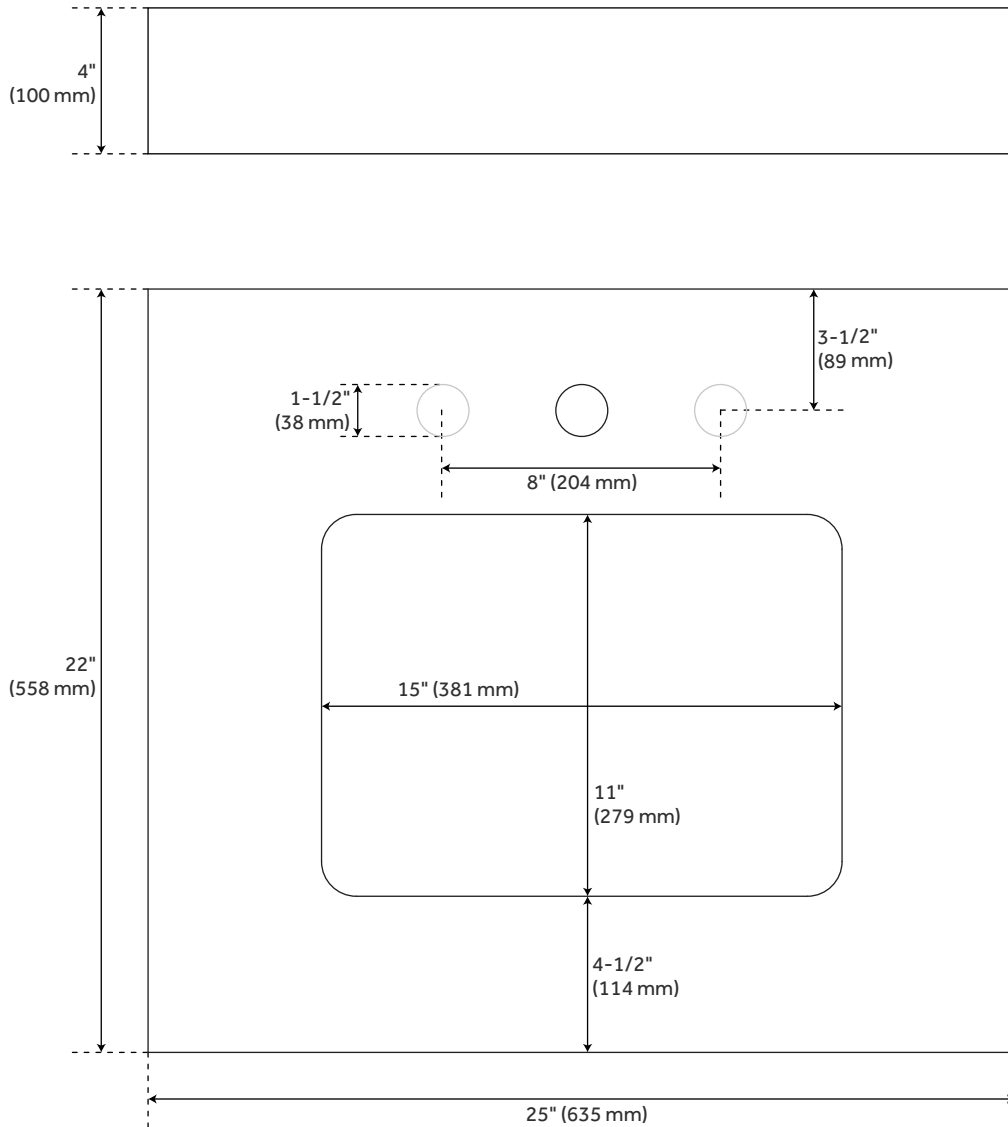

25" X 22"

3CM VANITY TOP FOR RECTANGULAR UNDERMOUNT SINK

All dimensions and specifications are nominal and may vary. Use actual products for accuracy in critical situations.

25" X 22"

3CM VANITY TOP FOR UNDERMOUNT SINK

All dimensions and specifications are nominal and may vary. Use actual products for accuracy in critical situations.