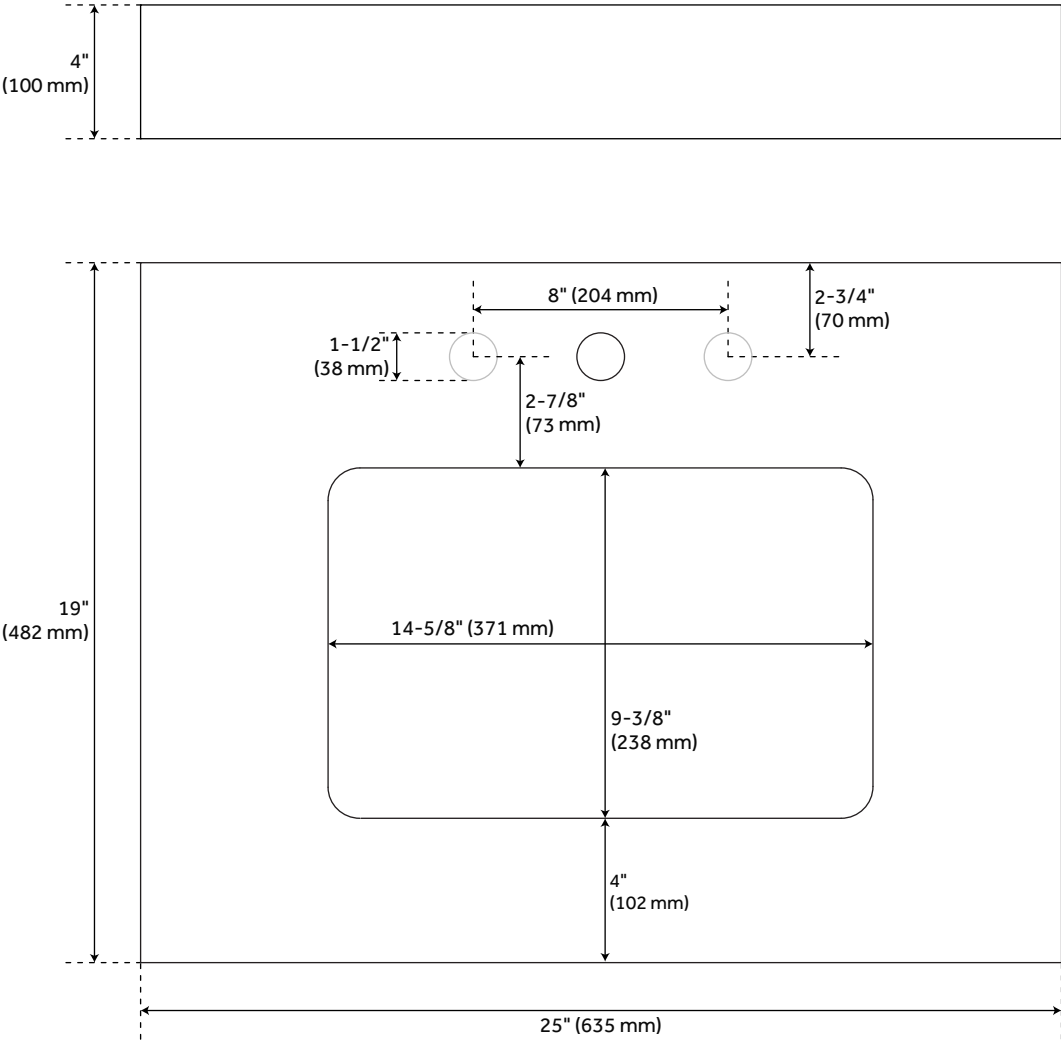

25" X 19" 3CM NARROW VANITY TOP FOR RECTANGULAR UNDERMOUNT SINK

All dimensions and specifications are nominal and may vary. Use actual products for accuracy in critical situations.