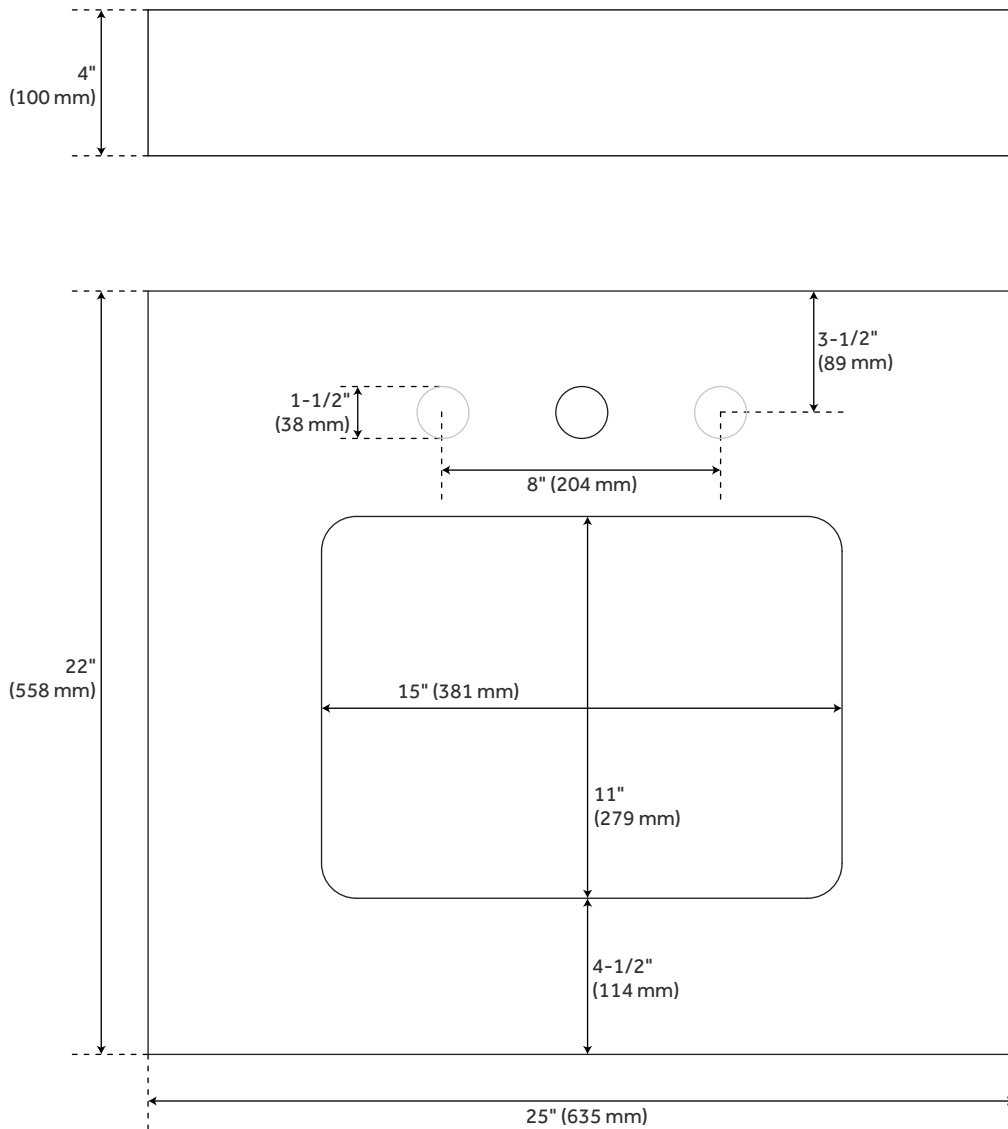

25" X 22"

3CM VANITY TOP FOR RECTANGULAR UNDERMOUNT SINK

All dimensions and specifications are nominal and may vary. Use actual products for accuracy in critical situations.