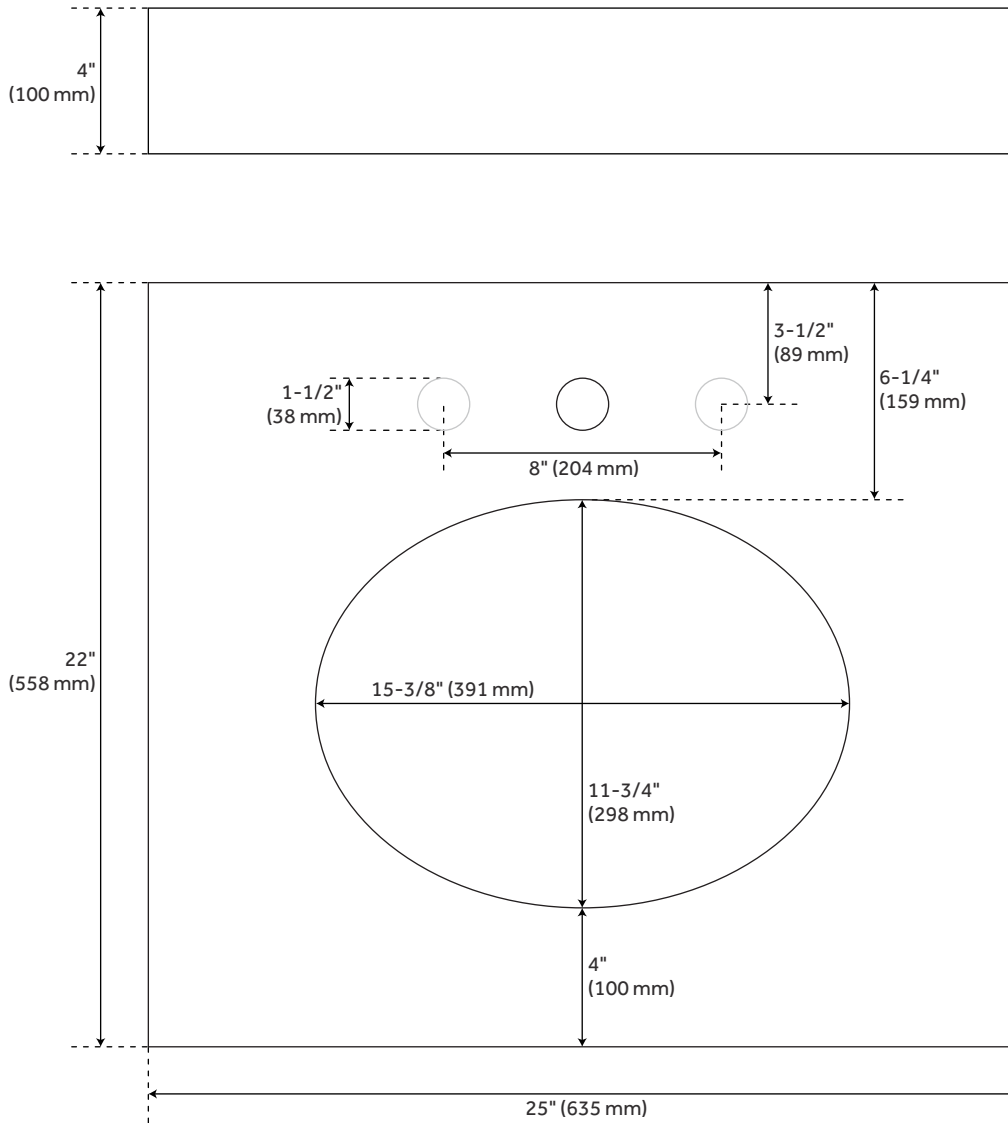

# 25" X 22"

## 3CM VANITY TOP FOR UNDERMOUNT SINK

All dimensions and specifications are nominal and may vary. Use actual products for accuracy in critical situations.