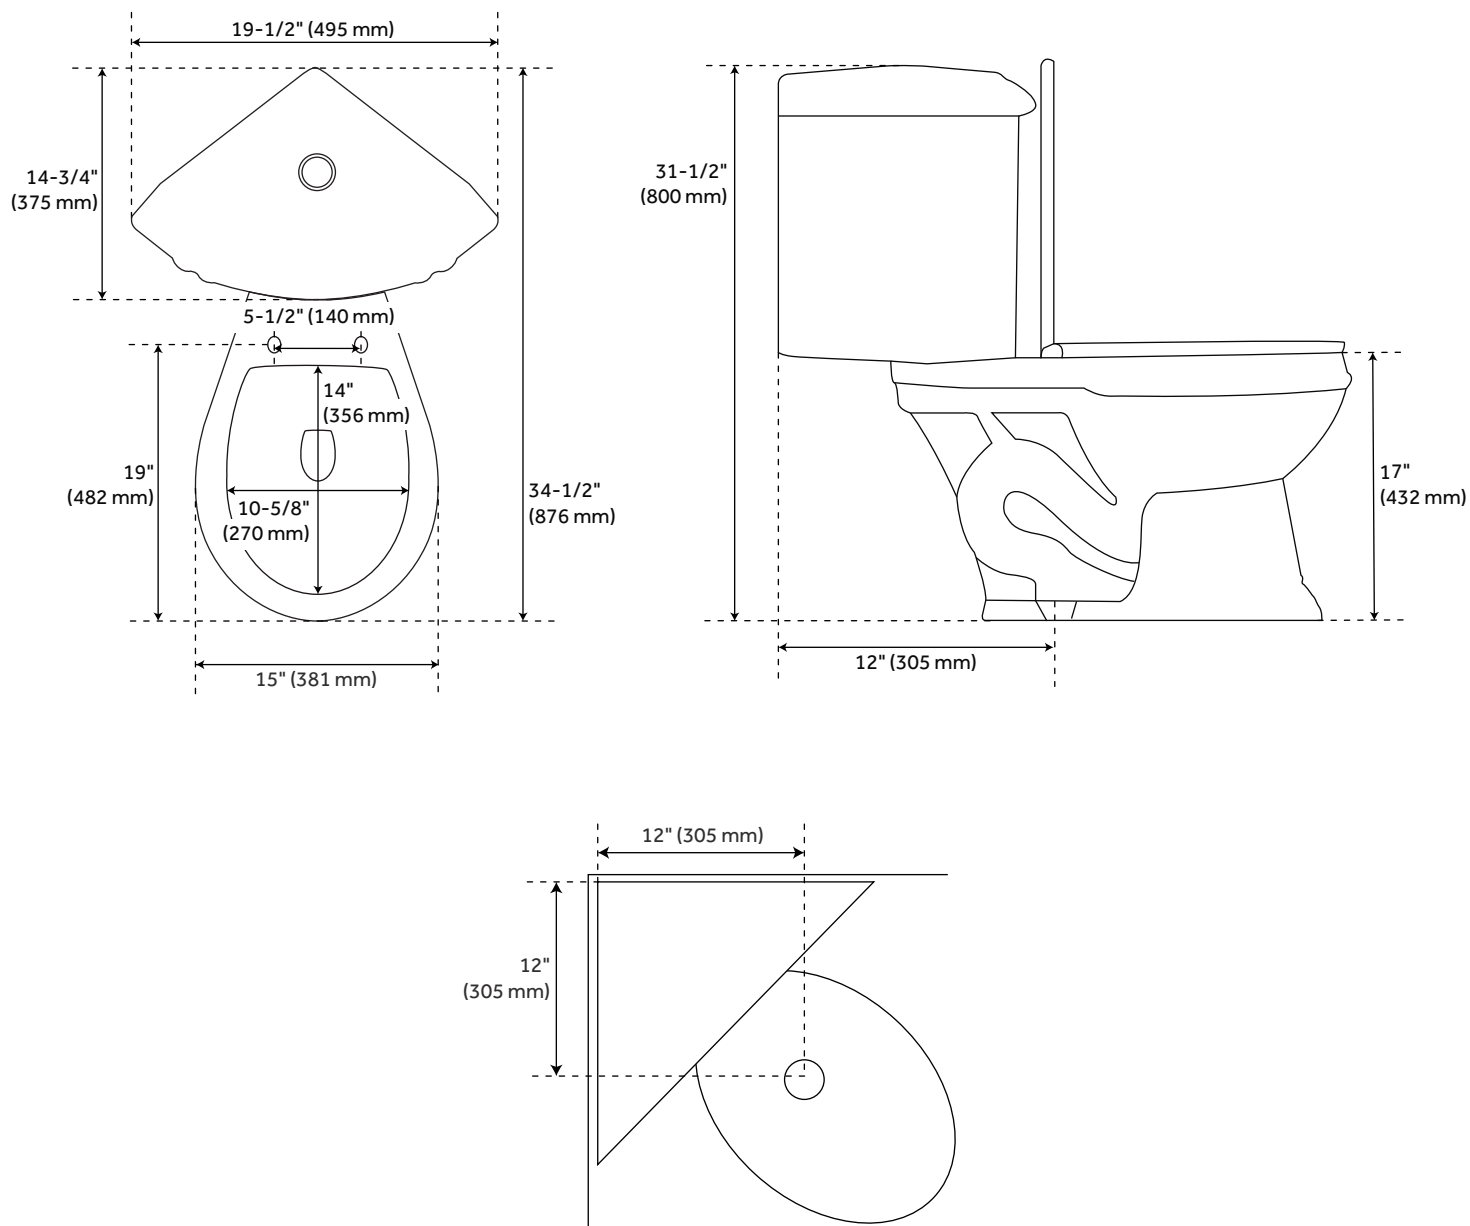

REGENT DUAL-FLUSH CORNER TOILET WITH ELONGATED BOWL - WHITE

SKU: 256345
Code: SH256345

FEATURES

Features: Corner;Dual Flush
Product Finish: White
Material: Porcelain
Length: 19-1/2"
Width: 34-1/2"
Height: 31-1/2"
Rough In: 12"
Bowl Shape: Elongated
Bowl Height: 16"
Gallons Per Flush: 1.6
Hardware Finish: Chrome
Seat Included: Yes

REVISED 3/29/2023

REGENT DUAL-FLUSH CORNER TOILET WITH ELONGATED BOWL - WHITE

SKU: 256345
Code: SH256345

ADDITIONAL FEATURES

- Overall dimensions: 19-1/4" W x 31-1/2" H ($\pm 1/2$ ").
- Floor to bowl height 15-1/2" ($\pm 1/2$ ").
- Tank width 19-1/2". Corner to side tank edges: 13-3/4" ($\pm 1/2$ ").
- Overall projection from corner: 33" for round bowl.
- Overall projection from corner: 34-1/2" for elongated bowl.
- 12" rough in.
- Two-piece construction.
- Ideal for small bathrooms with limited space.
- **Matching soft-closing toilet seat included.**
- Dual-flush toilet.
- Chrome flush button on the top of the lid.
- Eco-friendly toilet conserves water.

REVISED 3/29/2023

REGENT DUAL-FLUSH CORNER TOILET WITH ELONGATED BOWL - WHITE

SKU: 256345

All dimensions and specifications are nominal and may vary. Use actual products for accuracy in critical situations.