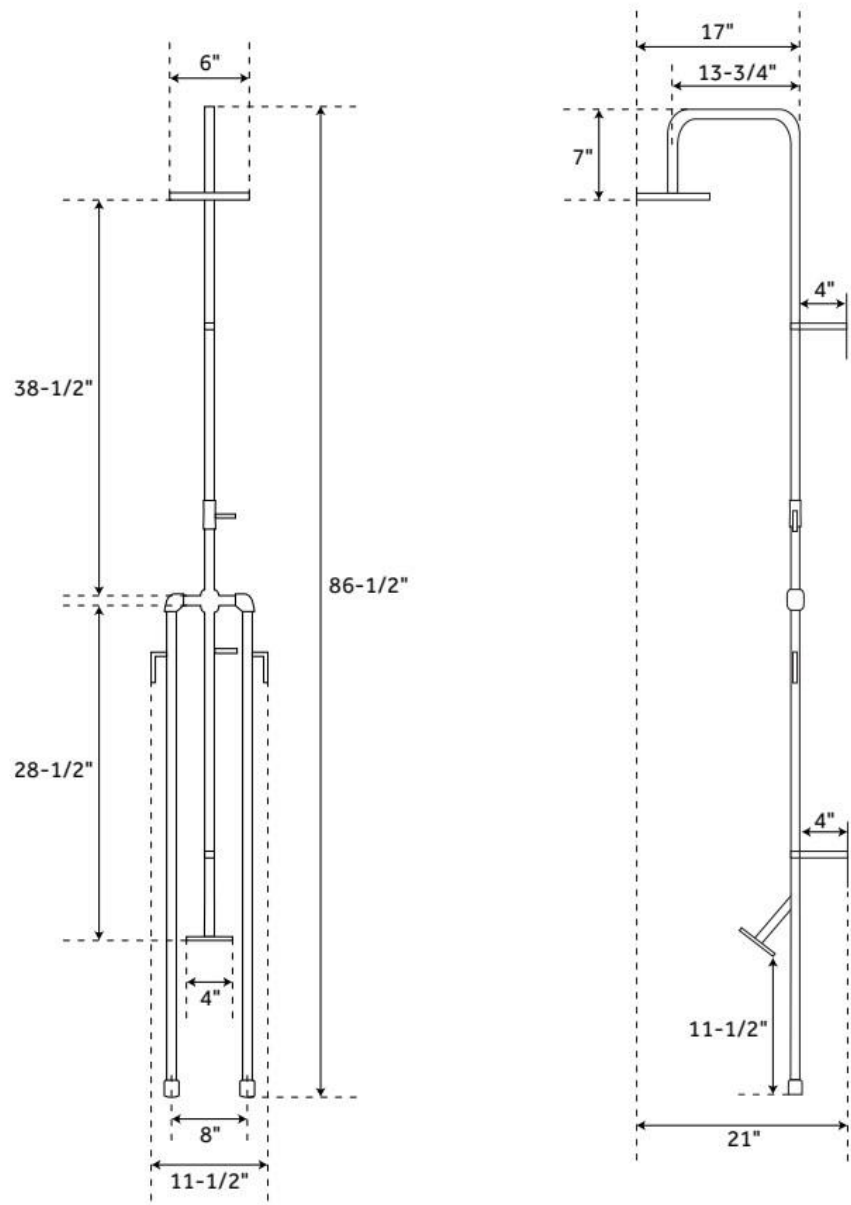

DELUXE OUTDOOR SHOWER MIXER WITH FOOT SHOWER

SKU: 258592
Code: SH258592

FEATURES

Material: Stainless Steel
Shower Head Swivel: Yes
Shower Head Spray: Rainfall
Shower Head Flow Rate: 1.8 gpm (6.8 L/min) @ 80 psi
Connection Type: 1/2" IPS
Diverter Outlets: 2

ASME A112.18.1/CSA B125.1, Massachusetts Accepted, LISTED ID: SH441054SS

ADDITIONAL FEATURES

- Riser pipe to the face of the shower head is 37-1/2" H.
- 8" centers.
- 4" diameter foot shower.
- Two 4" wall supports included.
- The showerhead and foot shower swivel to allow you to adjust the direction of the water spray.
- Includes 1/2" IPS stainless steel pipe with shut-off adaptors.
- Solid stainless steel construction.

REVISED 3/18/2025

DELUXE OUTDOOR SHOWER MIXER WITH FOOT SHOWER

SKU: 258592
Code: SH258592

REVISED 3/18/2025