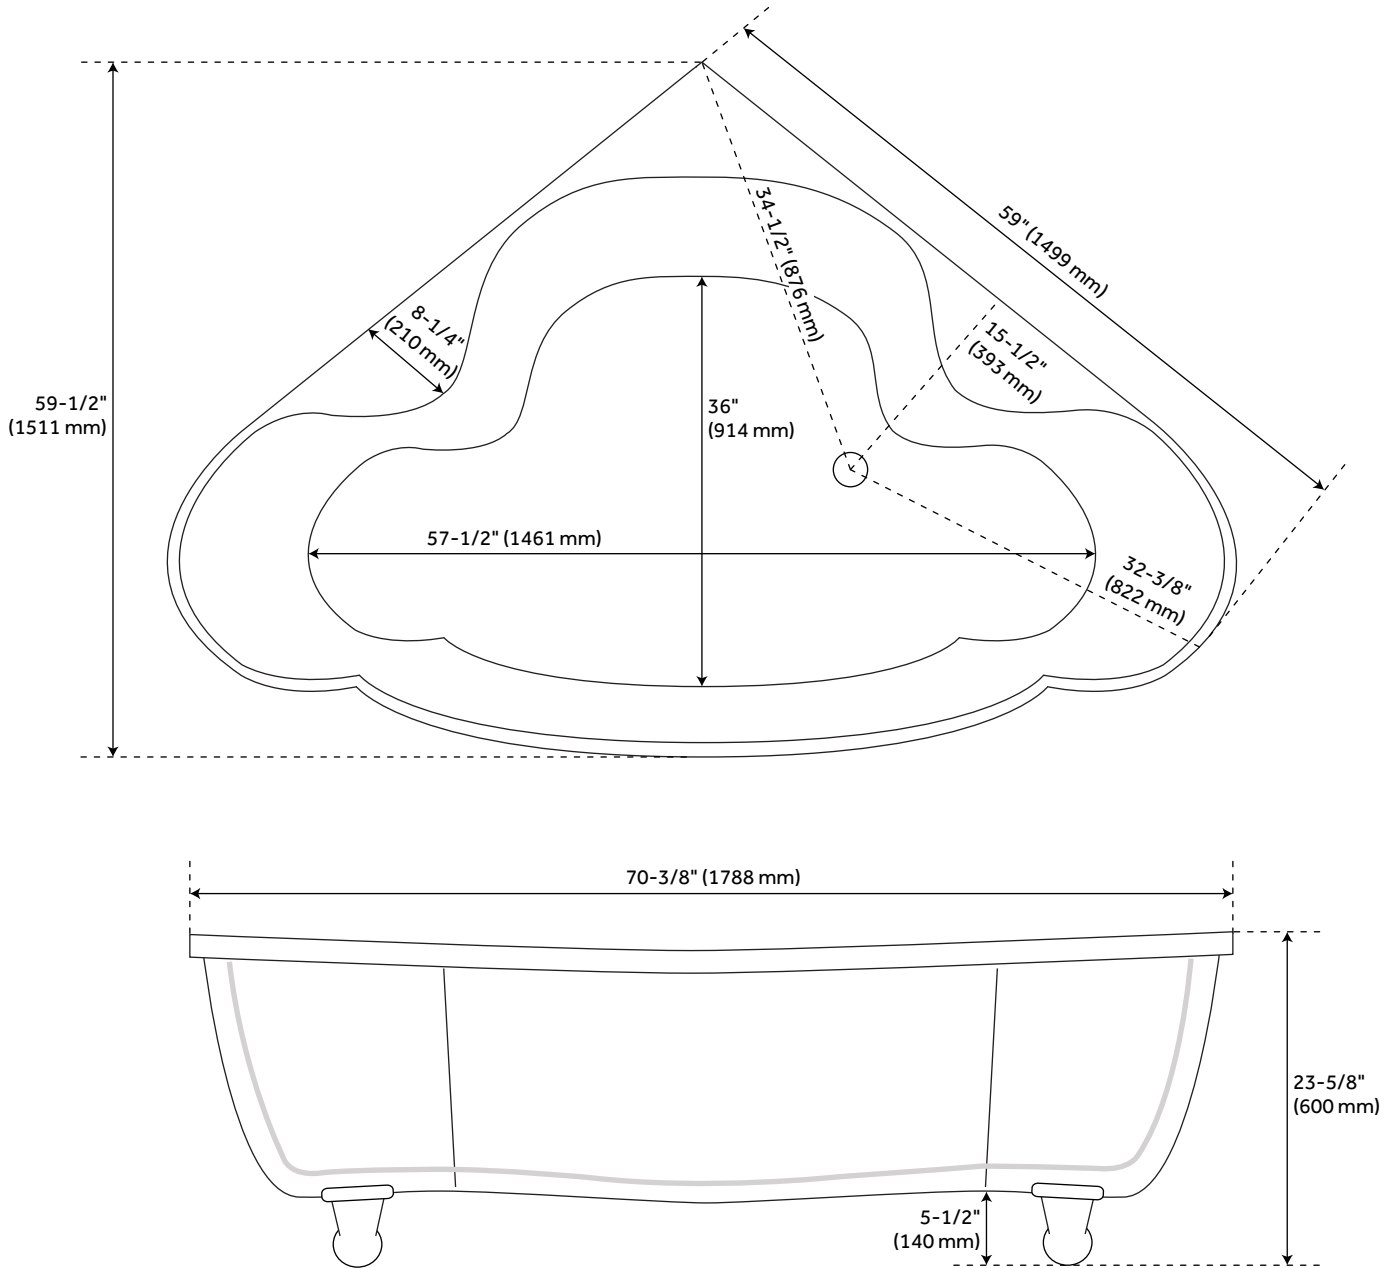

## FEATURES

Features: Corner  
Design: Traditional  
Product Finish: White  
Length: 70"  
Width: 59-1/2"  
Height: 23-5/8"  
Exterior Treatment: Smooth  
Interior Treatment: Smooth  
Drain Included: No  
Drain Finish: No Drain  
Faucet Included: No  
Shape: Specialty  
Water Depth to Rim: 17"  
Overflow Options: No Overflow Drilling/Drain  
Tub Overflow: No  
Tub Material: Acrylic  
Tub Interior Length: 57-1/8"  
Tub Interior Width: 36"  
Feet Type: Ball & Claw  
Tap Deck: No  
Faucet Drillings: Roll Top - No Drillings  
Water Capacity (Gallons): 150  
Built-In Adjusters: Yes  
Tub Weight Uncrated (lbs): 200  
Tub Weight Crated (lbs): 310

# 70" TALIA CORNER ACRYLIC TUB - BALL FEET

SKU: 263990  
Code: SH263990

## ADDITIONAL FEATURES

- Dimensions: 71" L x 60" W (front to back) x 24" H ( $\pm 1/2$ ").
- Formed of two acrylic sheets, partially filled with fiberglass and resin for added durability.
- Overflow not included.

# 70" TALIA CORNER ACRYLIC TUB - BALL FEET

SKU: 263990

All dimensions and specifications are nominal and may vary. Use actual products for accuracy in critical situations.