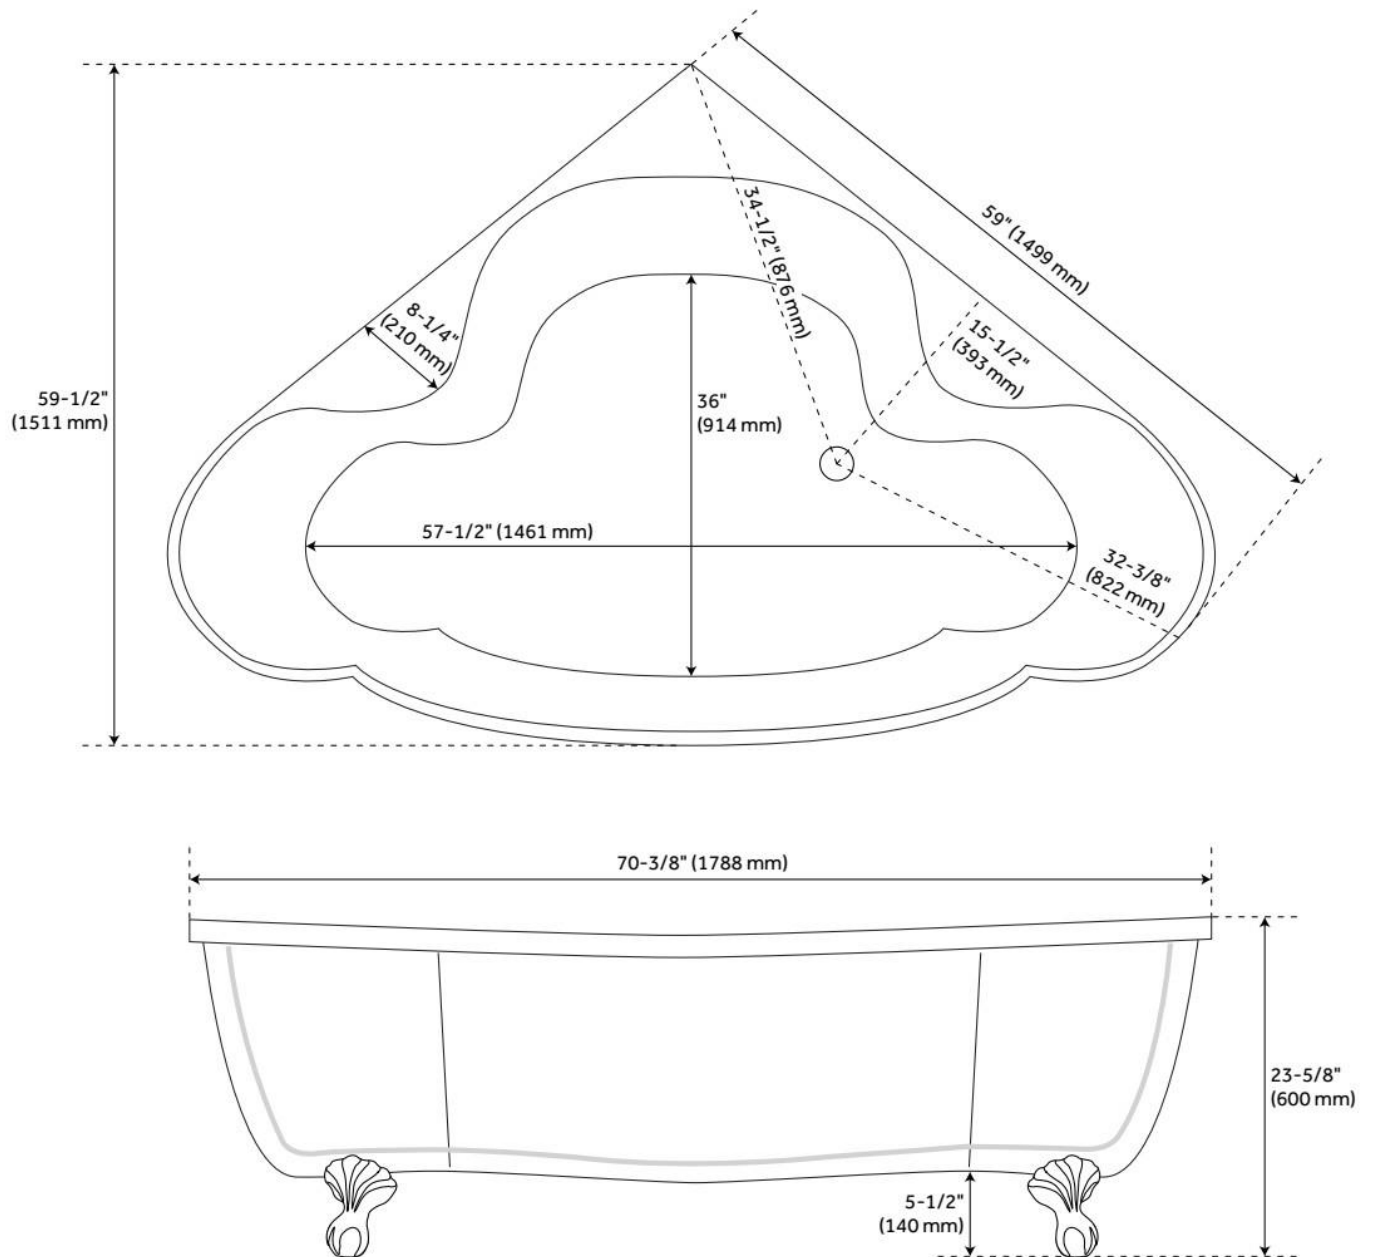

70" TALIA CORNER ACRYLIC TUB - BALL FEET

SKU: 263990
Code: SH263990

FEATURES

Tub Material: Acrylic
Product Finish: White
Shape: Specialty
Tub Drain Placement: Offset
Drain Included: No
Drain and Overflow Finish: No Overflow
Water Depth to Overflow: 17"
Water Capacity (Gallons): 150
Built-In Adjusters: Yes
Tub Weight Uncrated (lbs): 200
Optional Accessory: 428473

ADDITIONAL FEATURES

- Dimensions: 71" L x 60" W (front to back) x 24" H ($\pm 1/2$ ").
- Formed of two acrylic sheets, partially filled with fiberglass and resin for added durability.
- Overflow not included.

REVISED 6/29/2024

70" TALIA CORNER ACRYLIC TUB - BALL FEET

SKU: 263990
Code: SH263990

REVISED 6/29/2024