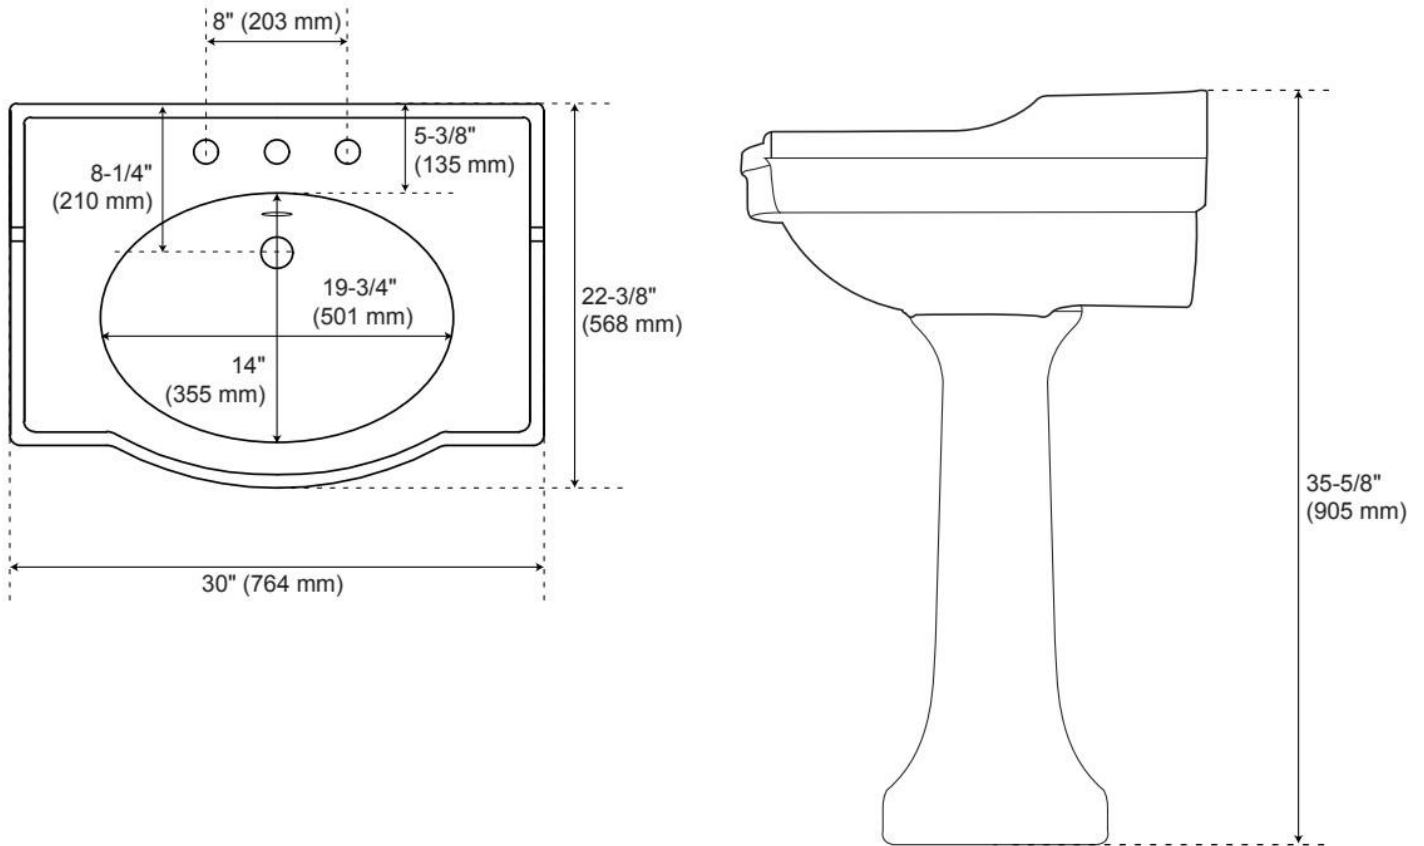

30" CIERRA PORCELAIN PEDESTAL SINK

SKU: 271354
Code: SH271354

FEATURES

Material: Porcelain
Product Finish: White
Installation Type: Pedestal
Shape: Specialty
Drain Placement: Center Rear
Fits Drain Hole Size: 1-1/2"
Faucet Centers: 8" Widespread
Overflow Hole: Yes
Mounting Hardware Included: No

ASME A112.19.2/CSA B45.1, Massachusetts Accepted, LISTED ID: SHCI129030WH;SHCI12900PWH

ADDITIONAL FEATURES

- Three faucet holes with 8" faucet centers.
- White porcelain bowl.

REVISED 8/14/2024

30" CIERRA PORCELAIN PEDESTAL SINK

SKU: 271354
Code: SH271354

REVISED 8/14/2024