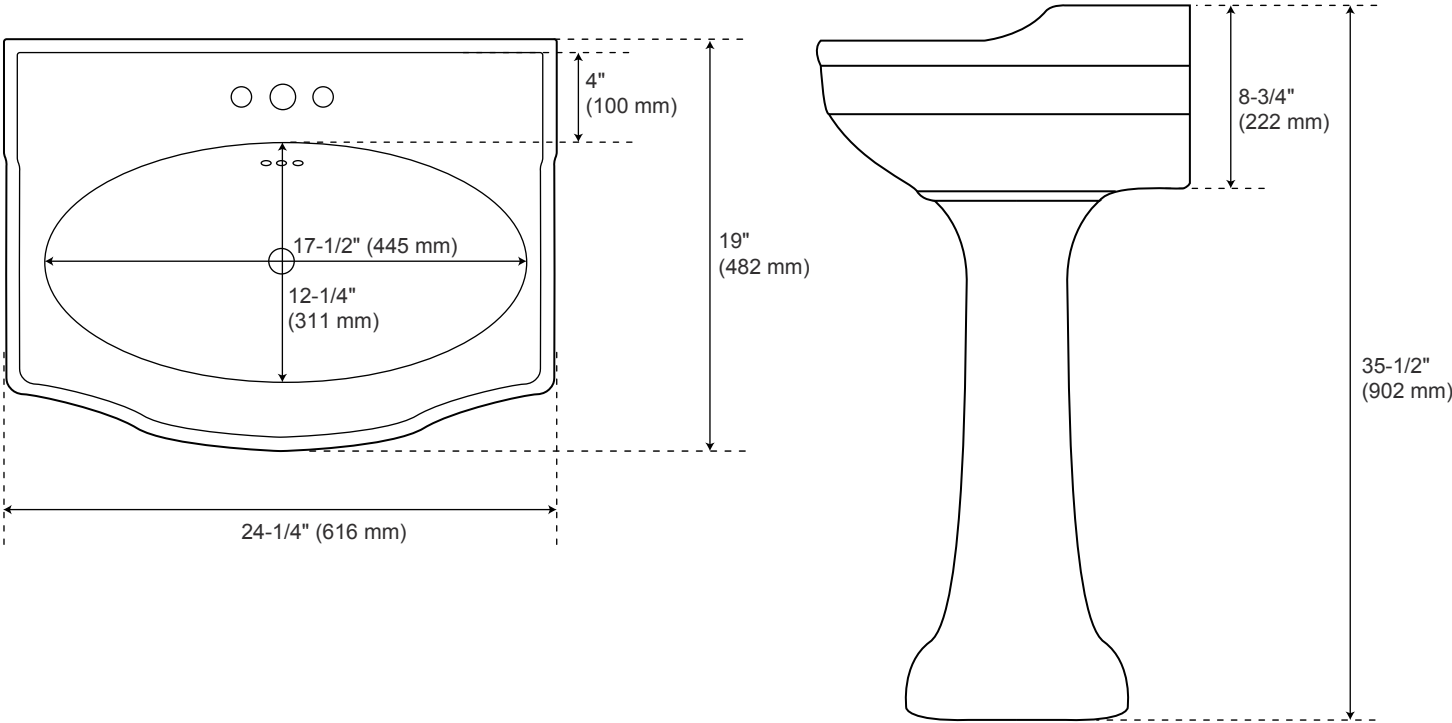

CIERRA PORCELAIN PEDESTAL SINK - 8" CENTERS - WHITE

SKU: 271356
Code: SH271356

FEATURES

Installation Type: Pedestal
Material: Porcelain
Length: 24-1/2"
Width: 19-1/4"
Height: 35-5/8"
Sink Shape: Oval
Number of Basins: 1
Sink Installation: Pedestal
Faucet Centers: 8"
Overflow Hole: Yes
Basin Length: 17-1/2"
Basin Width: 12-1/4"
Basin Depth: 5-3/4"
Water Depth To Overflow: 5-3/4"
Fits Drain Hole Size: 1-1/2"
Drain Included: No
Faucet Included: No
Water Depth to Rim: 5-3/4"
Weight: 89.51

ASME A112.19.2/CSA B45.1
LISTED ID: SHCI129030WH

REVISED 3/4/2024

CIERRA PORCELAIN PEDESTAL SINK - 8" CENTERS - WHITE

SKU: 271356
Code: SH271356

ADDITIONAL FEATURES

- Three faucet holes with 8" faucet centers.
- White porcelain bowl.

REVISED 3/4/2024

24" CIERRA PORCELAIN PEDESTAL SINK

All dimensions and specifications are nominal and may vary. Use actual products for accuracy in critical situations.