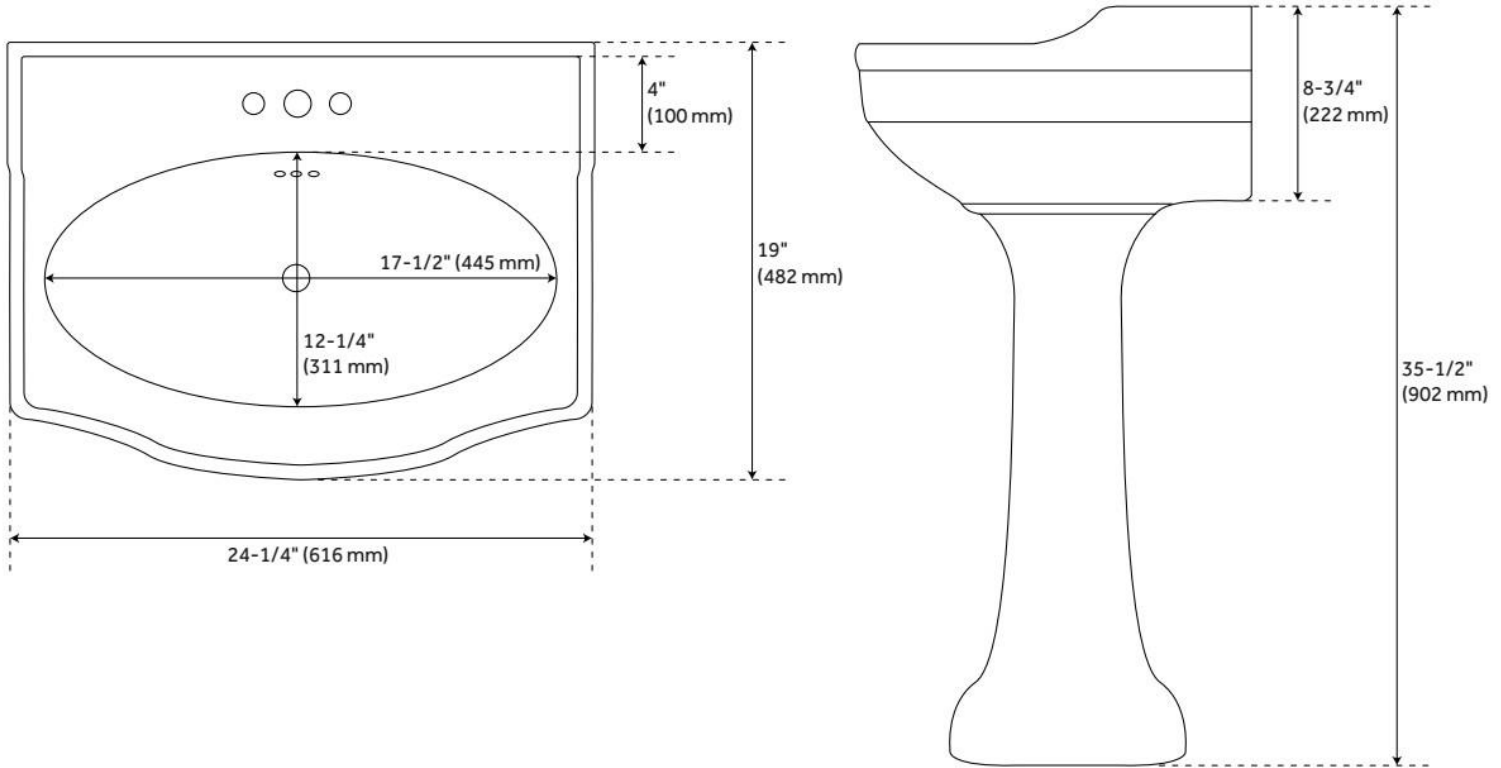

# CIERRA PORCELAIN PEDESTAL SINK - 8" CENTERS - WHITE

SKU: 271356  
Code: SH271356

## FEATURES

Material: Porcelain  
Product Finish: White  
Installation Type: Pedestal  
Shape: Specialty  
Drain Placement: Center Rear  
Fits Drain Hole Size: 1-1/2"  
Faucet Centers: 8" Widespread  
Overflow Hole: Yes  
Mounting Hardware Included: Yes

## ADDITIONAL FEATURES

- Three faucet holes with 8" faucet centers.
- White porcelain bowl.

REVISED 8/14/2024

# CIERRA PORCELAIN PEDESTAL SINK - 8" CENTERS - WHITE

SKU: 271356  
Code: SH271356

REVISED 8/14/2024