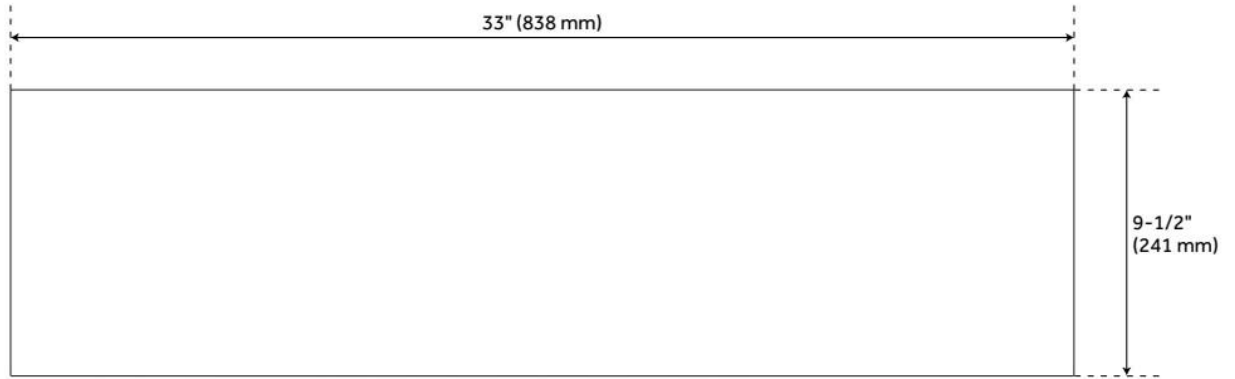

33" KIANA CURVED APRON COPPER FARMHOUSE SINK

SKU: 282095
Code: SH282095

REVISED 8/5/2024