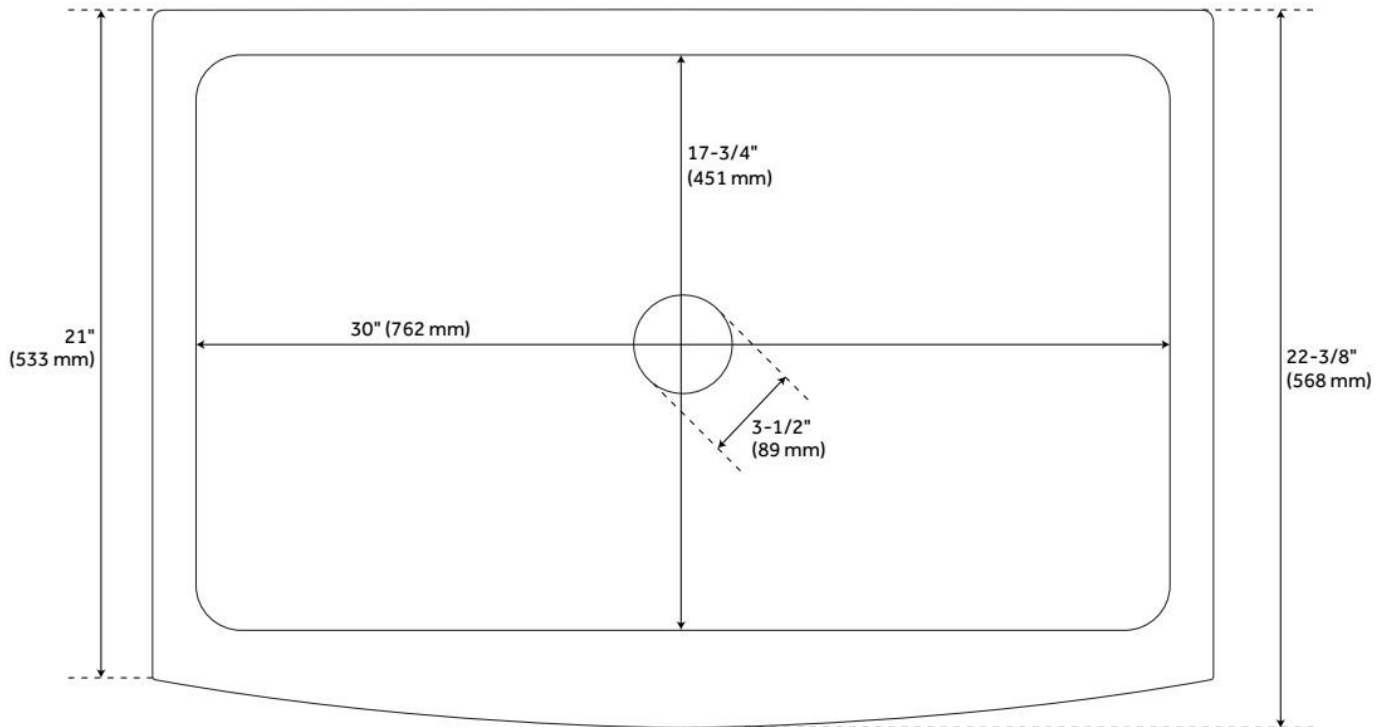

33" KIANA CURVED APRON COPPER FARMHOUSE SINK

SKU: 282095
Code: SH282095

REVISED 8/5/2024