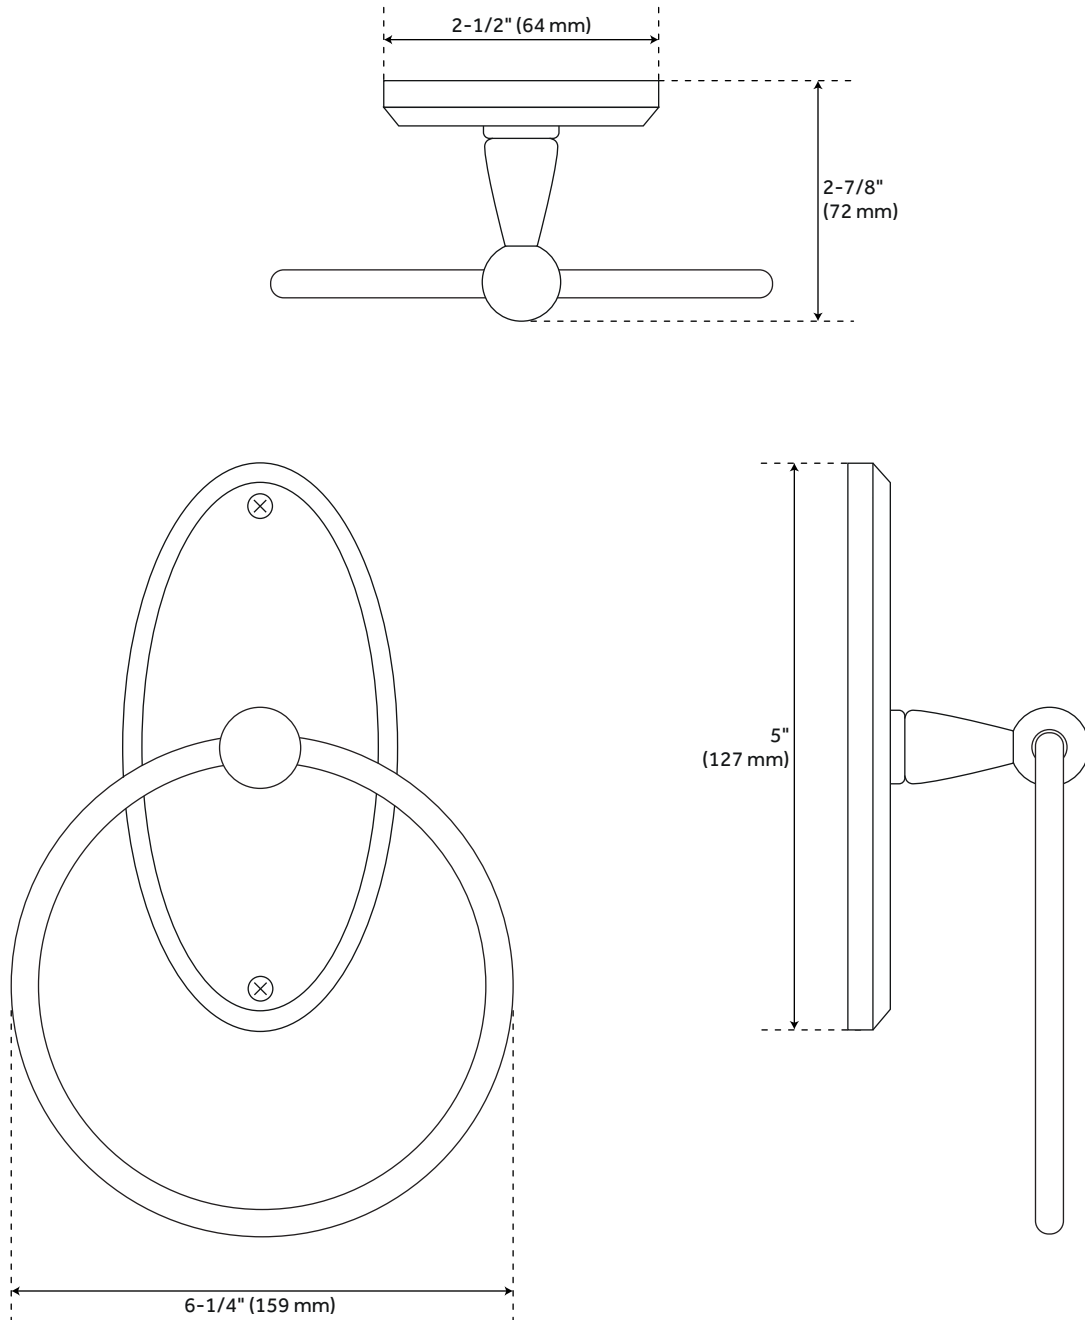

SOLID BRONZE TOWEL RING WITH GOTHIC OVAL BASE - DARK BRONZE

SKU: 287127
Code: SH287127

FEATURES

Installation Type: Wall Mount
Product Finish: Dark Bronze
Material: Bronze
Length: 6-1/4"
Width: 6-1/4"
Depth: 2-7/8"
Base Plate Height: 2-1/2"
Mounting Hardware Included: Yes

REVISED 4/3/2023

SOLID BRONZE TOWEL RING WITH GOTHIC OVAL BASE - DARK BRONZE

SKU: 287127
Code: SH287127

ADDITIONAL FEATURES

- Made of sandcast bronze.
- Decorative base plate measures 2-1/2" W x 5" H.
- 2-7/8" extension from wall.
- Includes fastening hardware.
- This product has a living finish that continues to change over time.

REVISED 4/3/2023

SOLID BRONZE TOWEL RING WITH GOTHIC OVAL BASE - DARK BRONZE

SKU: 287127

All dimensions and specifications are nominal and may vary. Use actual products for accuracy in critical situations.