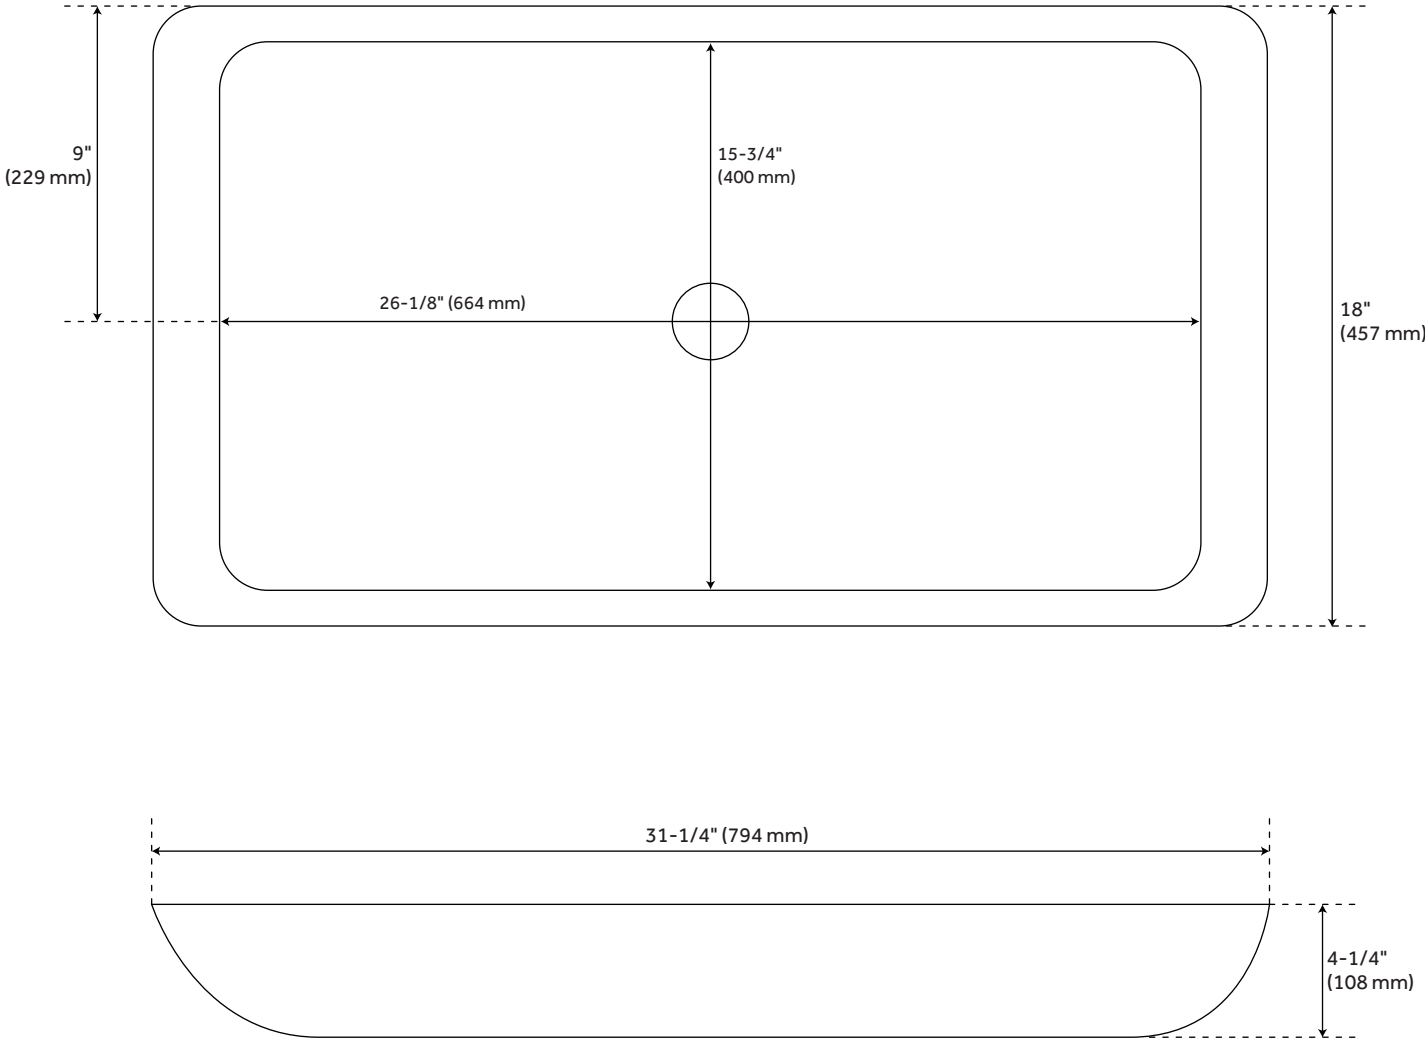

## FEATURES

Installation Type: Vessel  
Material: Solid Surface  
Length: 32"  
Width: 18"  
Height: 4-1/2"  
Sink Shape: Rectangle  
Number of Basins: 1  
Sink Installation: Vessel  
Faucet Centers: No Faucet Hole  
Overflow Hole: No  
Basin Length: 26-1/8"  
Basin Width: 15-1/4"  
Basin Depth: 3-1/2"  
Fits Drain Hole Size: 1-1/2"  
Drain Included: No  
Faucet Included: No  
Water Depth to Rim: 3-1/2"  
Weight: 46.31

# ALANNA LARGE MATTE SOLID SURFACE VESSEL SINK

SKU: 289330  
Code: SH289330

## ADDITIONAL FEATURES

- Overall dimensions: 31-1/2" L x 18" W (front to back) x 4-1/4" H ( $\pm 1/2"$ ). Interior: 26-3/8" L x 15-1/4" W (front to back) ( $\pm 1/2"$ ).
- Basin is 3-1/2" deep.
- Sink is finished on all sides.
- Made of a poly-resin blend.
- Sink material is solid and the same color throughout.
- Matte finish is easy to maintain and repair, if needed.
- Uses 1-1/2" lavatory drain.
- When purchasing a vessel sink faucet, ensure the height to spout and spout reach will accommodate your sink.

# ALANNA LARGE RESIN VESSEL SINK

All dimensions and specifications are nominal and may vary. Use actual products for accuracy in critical situations.