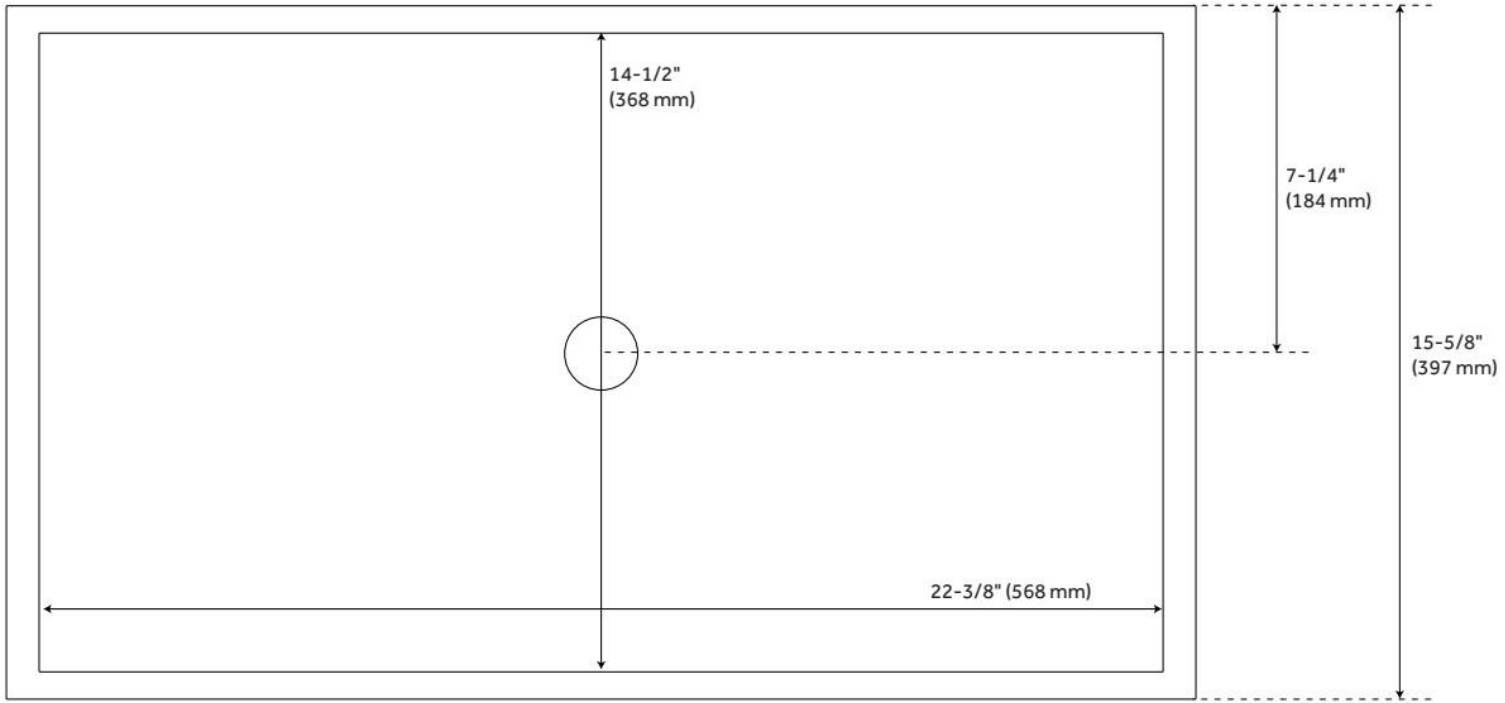

24" COSIMA RECTANGULAR MATTE SOLID SURFACE VESSEL SINK

SKU: 300406
Code: SH300406

FEATURES

Material: Solid Surface
Product Finish: Matte White
Installation Type: Vessel
Shape: Rectangle
Drain Placement: Center
Fits Drain Hole Size: 1-1/2"
Faucet Centers: No Faucet Hole
Overflow Hole: No
Mounting Hardware Included: No

IAPMO

ADDITIONAL FEATURES

- Overall dimensions: 23-1/2" L x 15-5/8" W x 4" H ($\pm 1/2"$).
- Basin: 22-3/8" L x 14-1/2" W (front to back) ($\pm 1/2"$).
- Basin depth: 4" ($\pm 1/2"$).
- Sink is finished on all sides.
- Made of a poly-resin blend.
- Sink material is solid and the same color throughout.
- Matte finish is easy to maintain and repair, if needed.
- Uses 1-1/2" lavatory drain.
- Faucet sold separately.
- When purchasing a vessel sink faucet, ensure the height to spout and spout reach will accommodate your sink.

REVISED 7/8/2024

24" COSIMA RECTANGULAR MATTE SOLID SURFACE VESSEL SINK

SKU: 300406
Code: SH300406

REVISED 7/8/2024