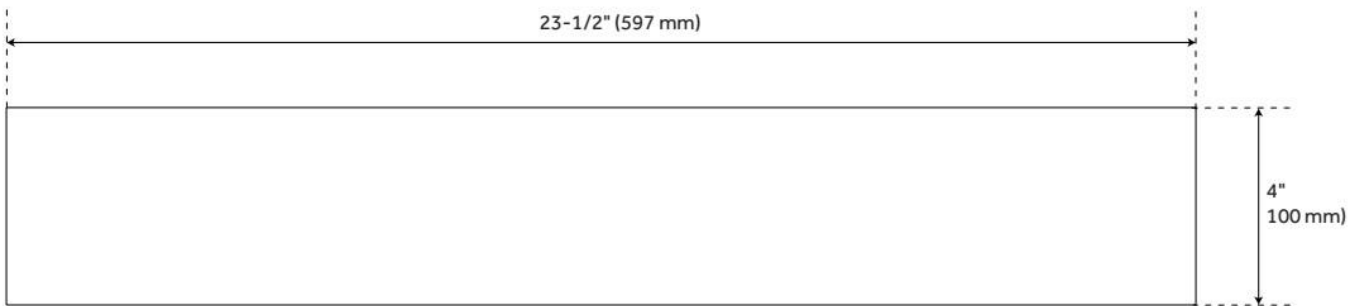

24" COSIMA RECTANGULAR MATTE SOLID SURFACE VESSEL SINK

SKU: 300406
Code: SH300406

FEATURES

Material: Solid Surface
Product Finish: Matte White
Installation Type: Vessel
Shape: Rectangle
Drain Placement: Center
Fits Drain Hole Size: 1-1/2"
Faucet Centers: No Faucet Hole
Overflow Hole: No
Mounting Hardware Included: No

IAPMO

ADDITIONAL FEATURES

- Overall dimensions: 23-1/2" L x 15-5/8" W x 4" H ($\pm 1/2"$).
- Basin: 22-3/8" L x 14-1/2" W (front to back) ($\pm 1/2"$).
- Basin depth: 4" ($\pm 1/2"$).
- Sink is finished on all sides.
- Made of a poly-resin blend.
- Sink material is solid and the same color throughout.
- Matte finish is easy to maintain and repair, if needed.
- Uses 1-1/2" lavatory drain.
- Faucet sold separately.
- When purchasing a vessel sink faucet, ensure the height to spout and spout reach will accommodate your sink.

REVISED 7/8/2024

24" COSIMA RECTANGULAR MATTE SOLID SURFACE VESSEL SINK

SKU: 300406
Code: SH300406

REVISED 7/8/2024