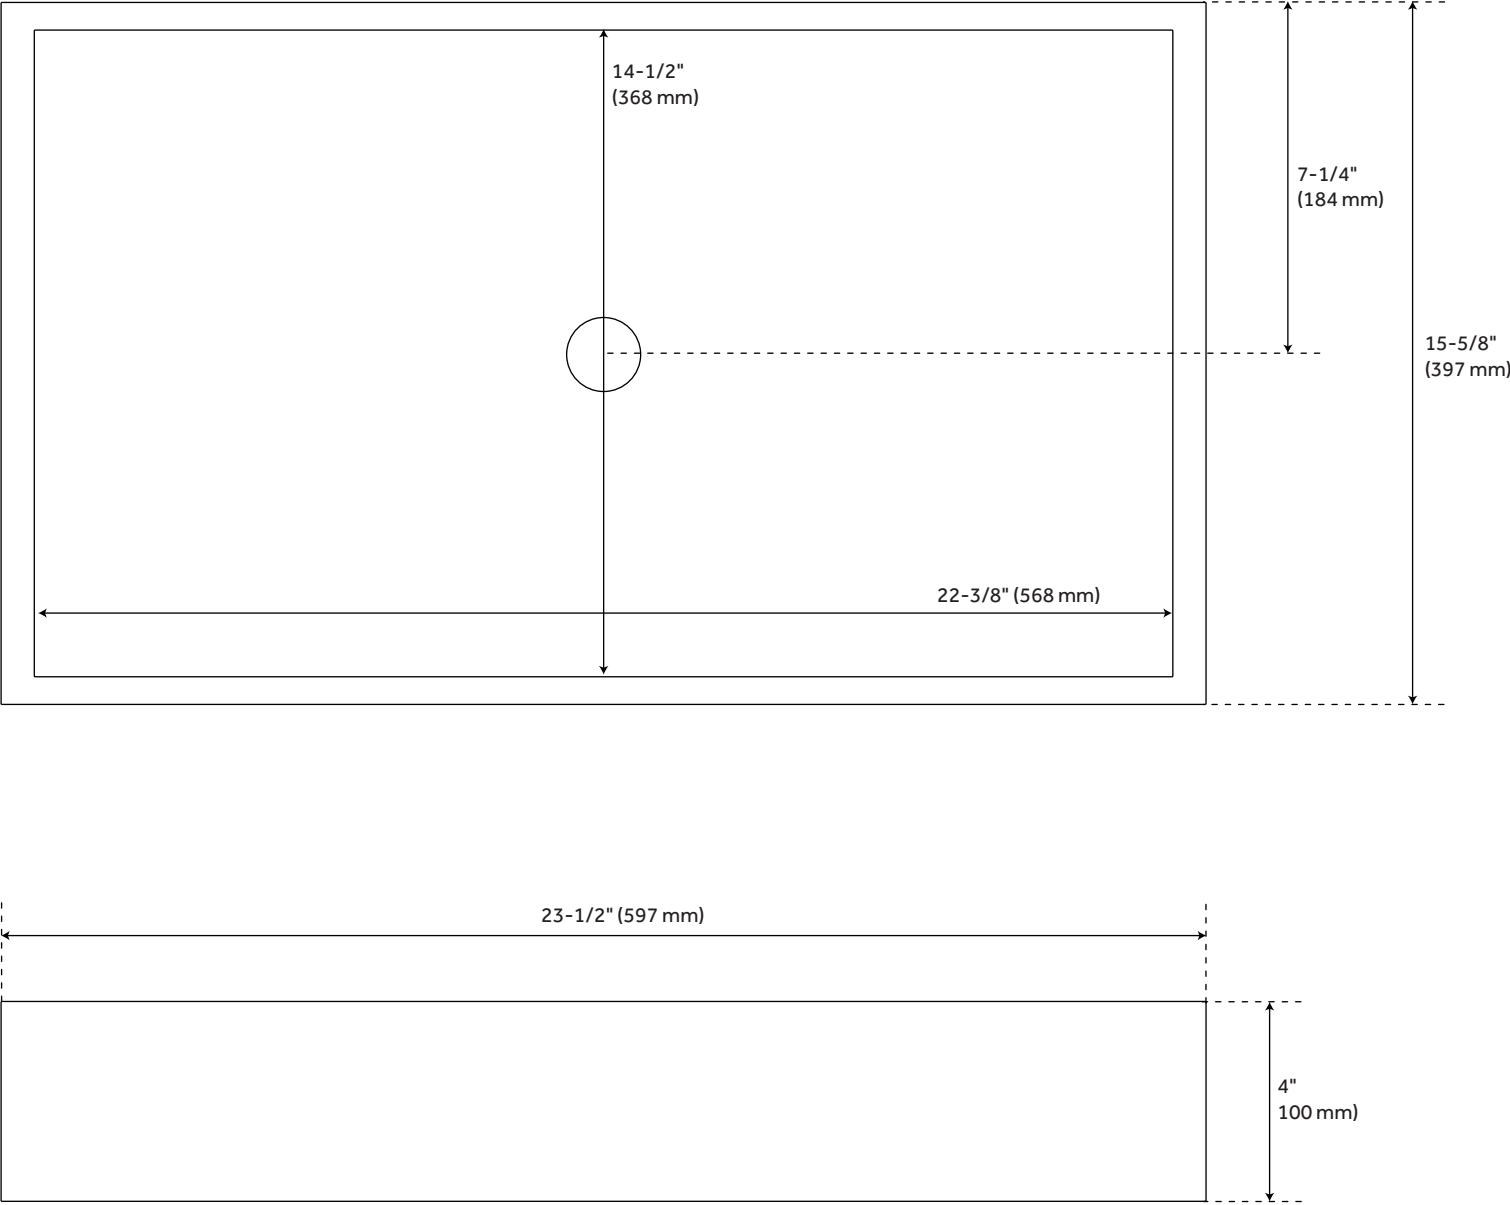

24" COSIMA RECTANGULAR MATTE SOLID SURFACE VESSEL SINK

SKU: 300406
Code: SH300406

FEATURES

Installation Type: Vessel
Material: Solid Surface
Length: 23-1/2"
Width: 15-5/8"
Height: 4"
Sink Shape: Rectangle
Number of Basins: 1
Sink Installation: Vessel
Faucet Centers: No Faucet Hole
Overflow Hole: No
Basin Length: 22-3/8"
Basin Width: 14-1/2"
Basin Depth: 4"
Fits Drain Hole Size: 1-1/2"
Drain Included: No
Faucet Included: No
Water Depth to Rim: 4"
Weight: 24.26

IAPMO

REVISED 2/7/2024

24" COSIMA RECTANGULAR MATTE SOLID SURFACE VESSEL SINK

SKU: 300406
Code: SH300406

ADDITIONAL FEATURES

- Overall dimensions: 23-1/2" L x 15-5/8" W x 4" H ($\pm 1/2"$).
- Basin: 22-3/8" L x 14-1/2" W (front to back) ($\pm 1/2"$).
- Basin depth: 4" ($\pm 1/2"$).
- Sink is finished on all sides.
- Made of a poly-resin blend.
- Sink material is solid and the same color throughout.
- Matte finish is easy to maintain and repair, if needed.
- Uses 1-1/2" lavatory drain.
- Faucet sold separately.
- When purchasing a vessel sink faucet, ensure the height to spout and spout reach will accommodate your sink.

REVISED 2/7/2024

24" COSIMA RECTANGULAR MATTE SOLID SURFACE VESSEL SINK

SKU: 300406

All dimensions and specifications are nominal and may vary. Use actual products for accuracy in critical situations.