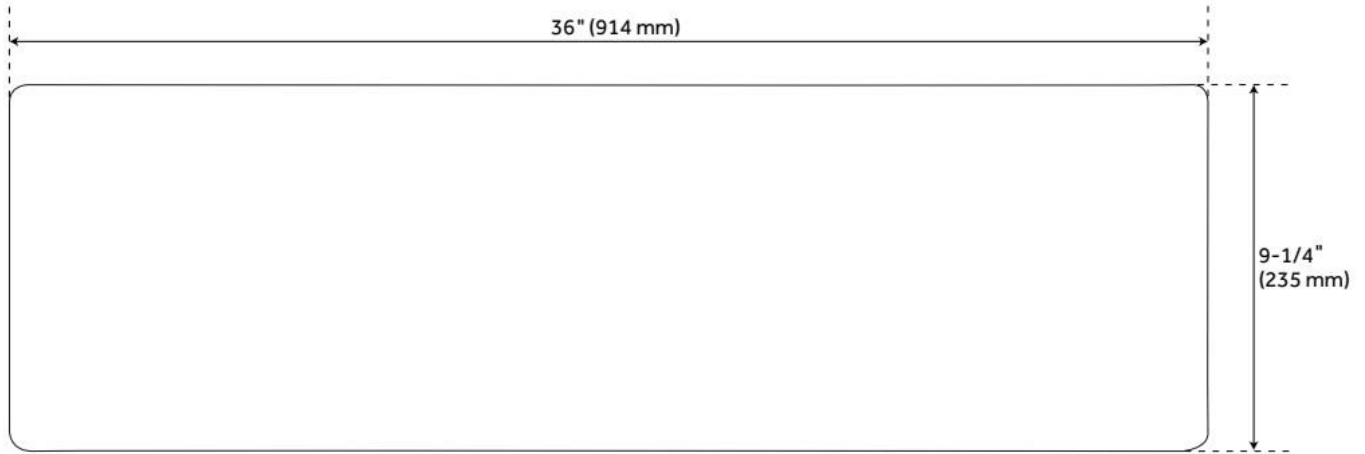

36" FIONA HAMMERED COPPER FARMHOUSE SINK

SKU: 305572
Code: SH305572

REVISED 7/11/2024