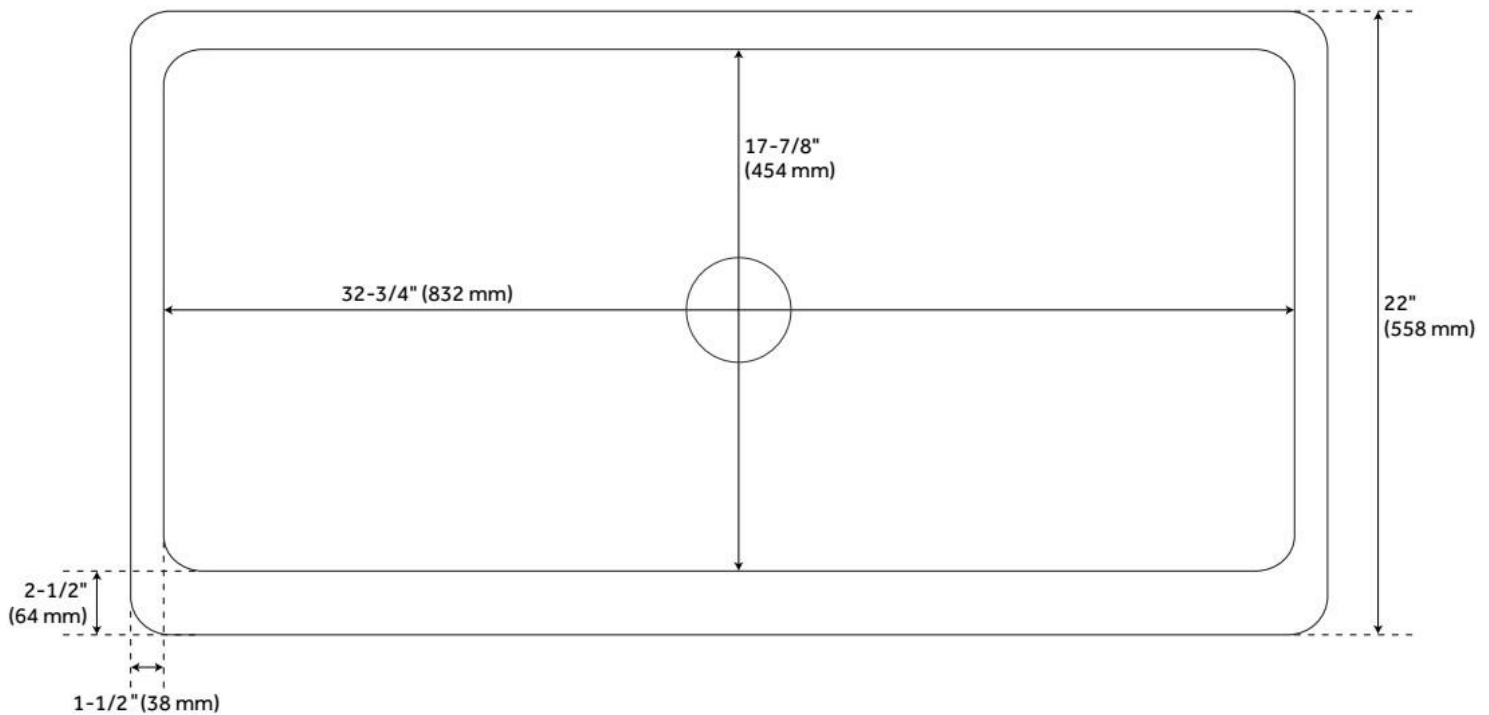

36" FIONA HAMMERED COPPER FARMHOUSE SINK

SKU: 305572
Code: SH305572

REVISED 7/11/2024