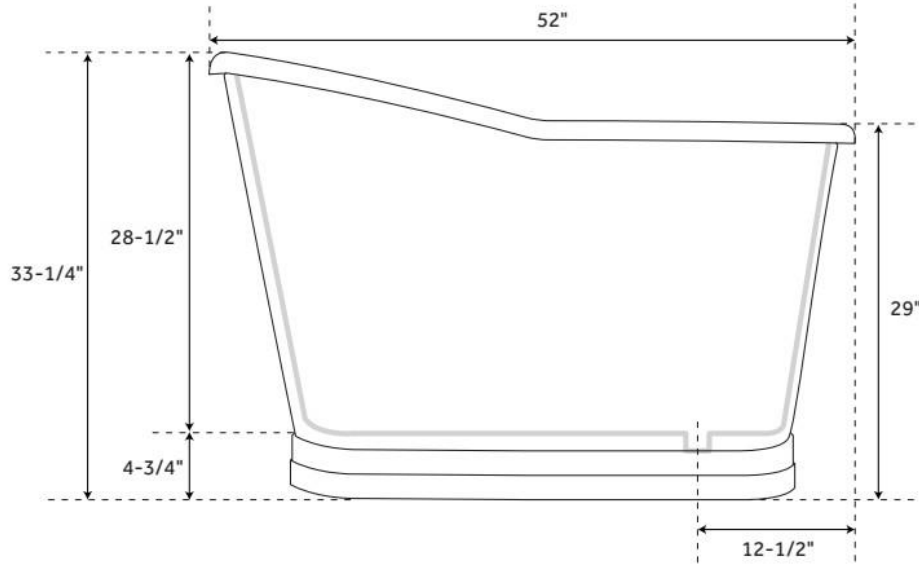

52" WINTON CAST IRON SKIRTED SLIPPER TUB - NO OVERFLOW

SKU: 307131
Code: SH307131

REVISED 6/29/2024