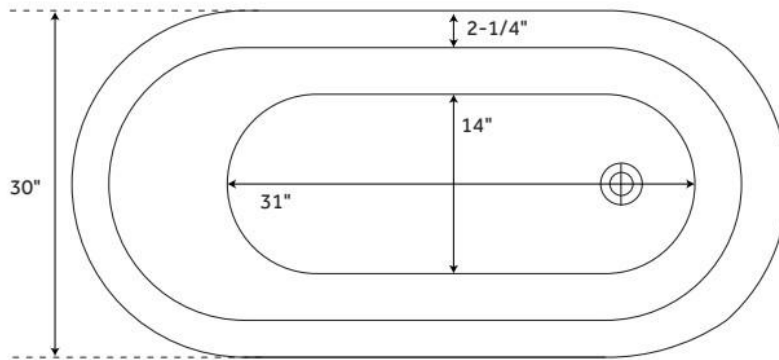

52" WINTON CAST IRON SKIRTED SLIPPER TUB - NO OVERFLOW

SKU: 307131
Code: SH307131

REVISED 6/29/2024