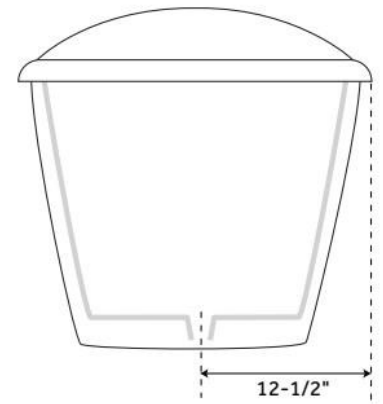

52" WINTON CAST IRON SKIRTED SLIPPER TUB - NO OVERFLOW

SKU: 307131
Code: SH307131

REVISED 6/29/2024