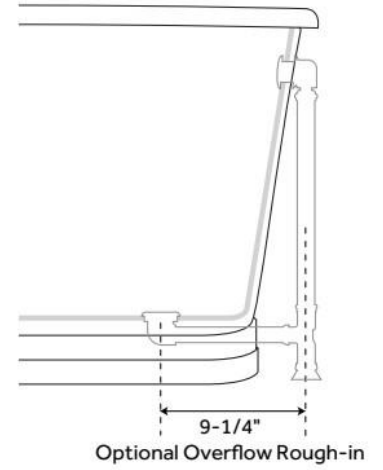

52" WINTON CAST IRON SKIRTED SLIPPER TUB - NO OVERFLOW

SKU: 307131
Code: SH307131

REVISED 6/29/2024