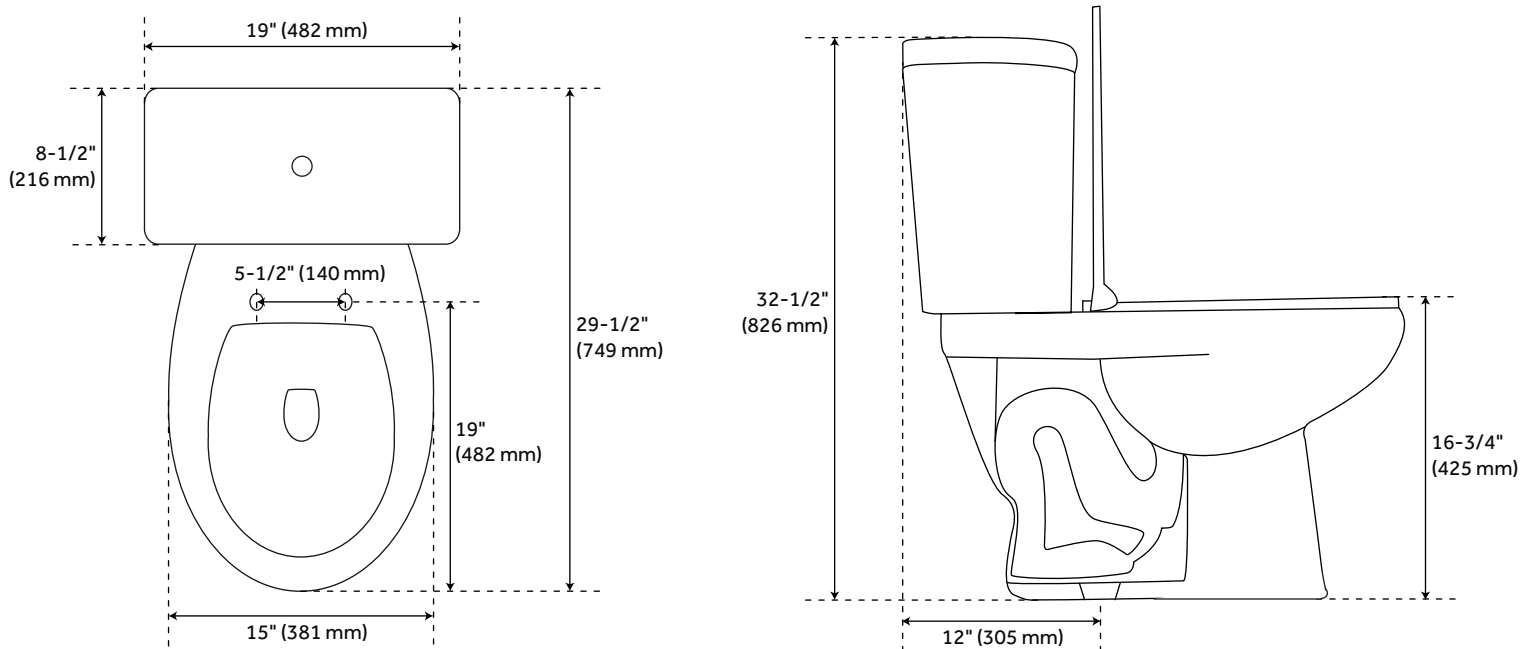

REGENT DUAL-FLUSH TOILET WITH ELONGATED BOWL - WHITE

SKU: 309965
Code: SH309965

FEATURES

Features: Dual Flush
Product Finish: White
Material: Porcelain
Length: 17-3/4"
Height: 32"
Depth: 28"
Rough In: 12"
Bowl Shape: Elongated
Bowl Height: 16"
Gallons Per Flush: 1.6
Hardware Finish: Chrome
Seat Included: Yes

REVISED 3/29/2023

REGENT DUAL-FLUSH TOILET WITH ELONGATED BOWL - WHITE

SKU: 309965
Code: SH309965

ADDITIONAL FEATURES

- Round bowl dimensions: 19" L x 27-1/4" W (front to back) x 32-1/2" H ($\pm 1/2"$).
- Elongated bowl: 19" L x 29-1/2" W (front to back) x 32-1/2" H ($\pm 1/2"$).
- Bowl height: 15-1/2" ($\pm 1/2"$).
- Dual-flush toilet. 0.8 / 1.6 gallons per flush.
- 12" rough-in.
- **Matching soft-closing toilet seat included.**
- Flush button placement varies. See Product Descriptions.

REVISED 3/29/2023

REGENT DUAL-FLUSH TOILET WITH ELONGATED BOWL - WHITE

SKU: 309965

All dimensions and specifications are nominal and may vary. Use actual products for accuracy in critical situations.