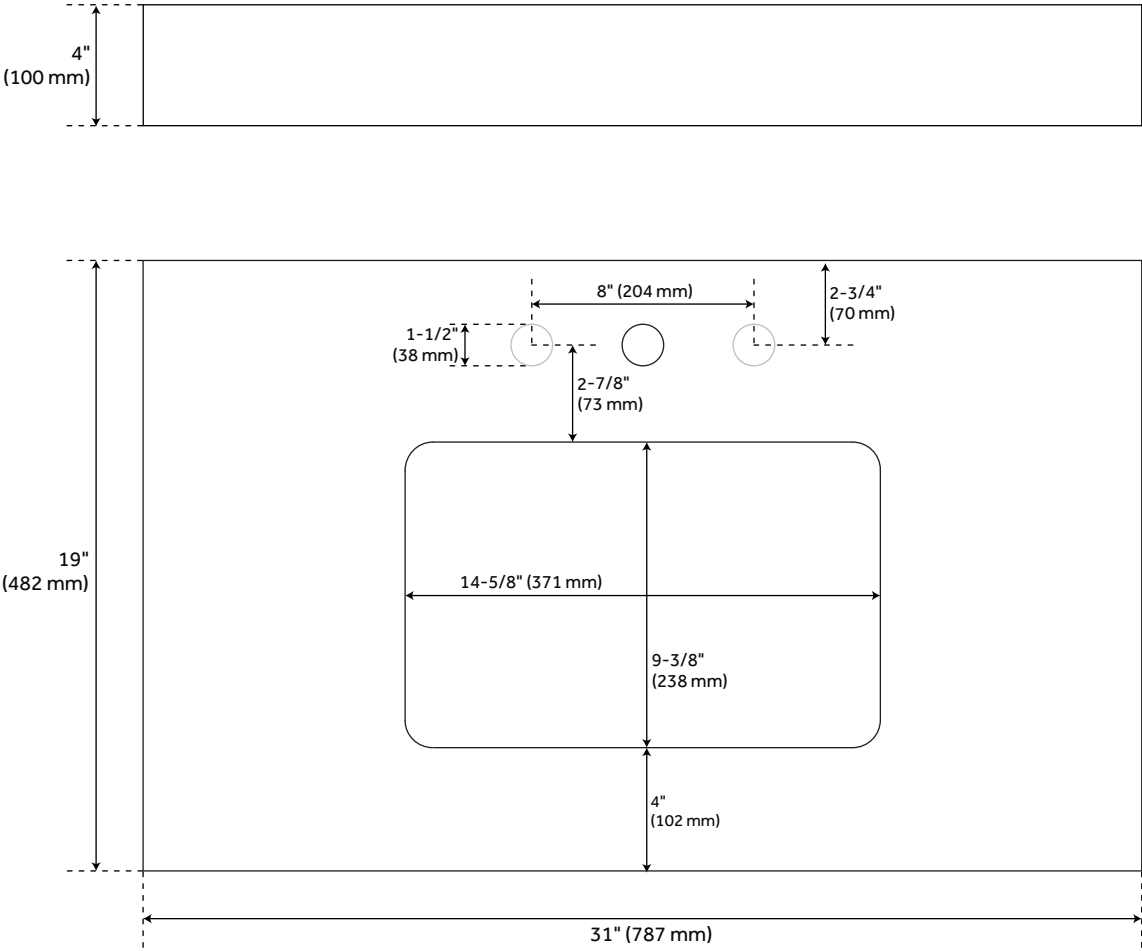

31" X 19" 3CM NARROW VANITY TOP FOR RECTANGULAR UNDERMOUNT SINK

All dimensions and specifications are nominal and may vary. Use actual products for accuracy in critical situations.