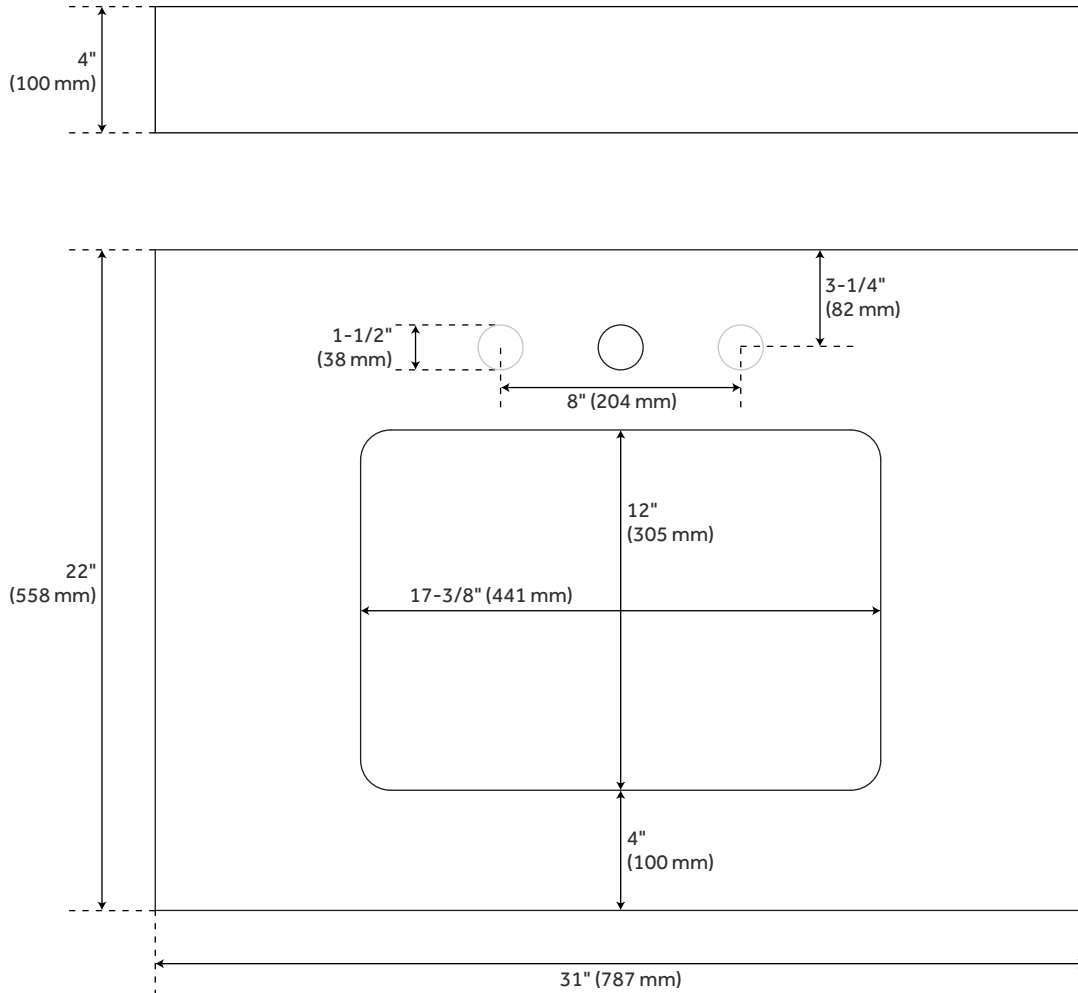

# 31" x 22"

## 3CM VANITY TOP FOR RECTANGULAR UNDERMOUNT SINKS

All dimensions and specifications are nominal and may vary. Use actual products for accuracy in critical situations.