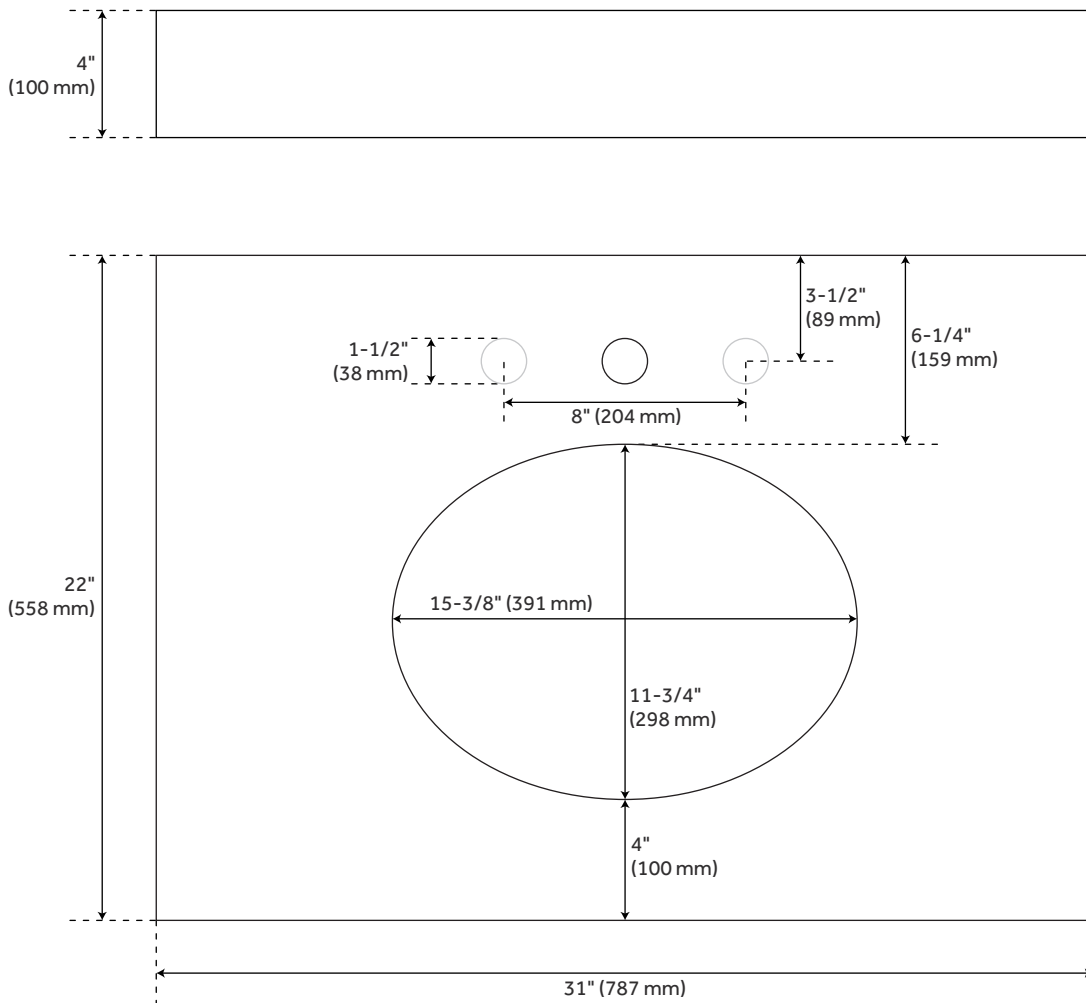

# 31" x 22"

## 3CM VANITY TOP FOR UNDERMOUNT SINKS

All dimensions and specifications are nominal and may vary. Use actual products for accuracy in critical situations.