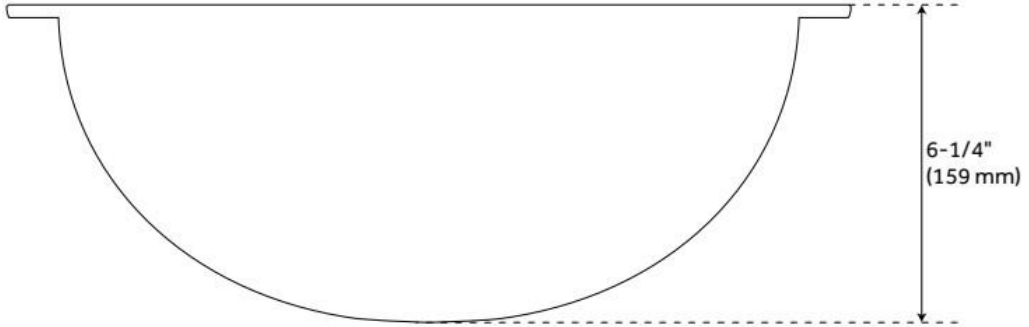

ALENA HAMMERED COPPER DROP-IN SINK - DARK ANTIQUE - CERTIFIED

SKU: 314138
Code: SH314138

REVISED 7/12/2024