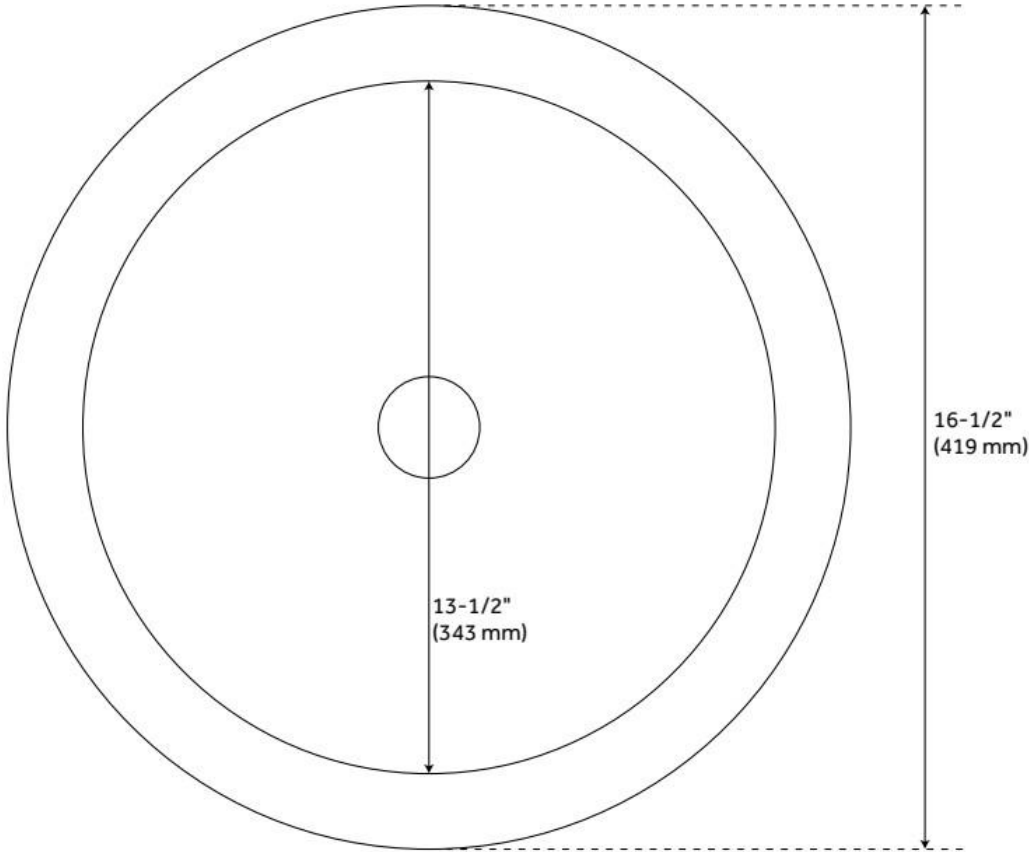

ALENA HAMMERED COPPER DROP-IN SINK - DARK ANTIQUE - CERTIFIED

SKU: 314138
Code: SH314138

REVISED 7/12/2024