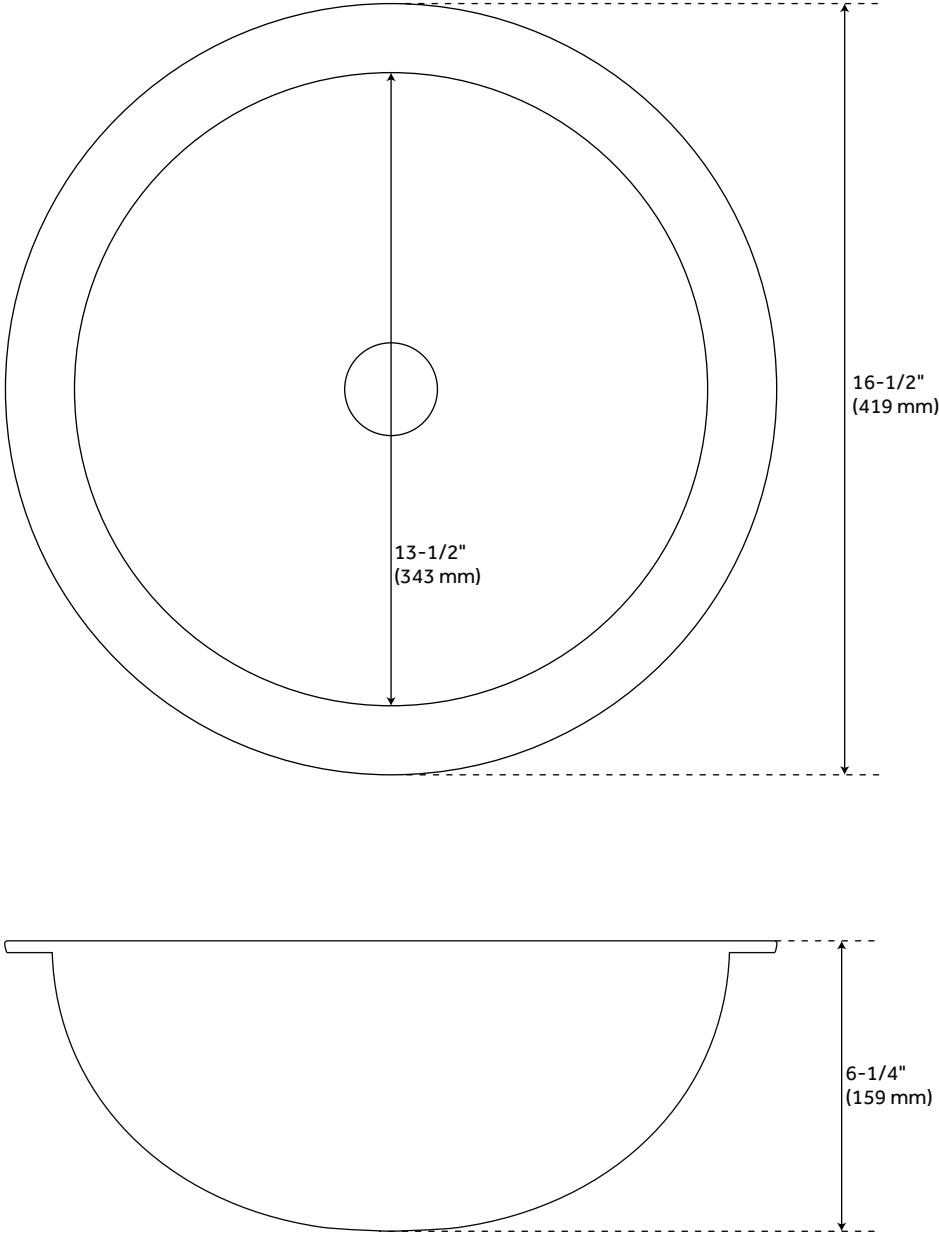

ALENA HAMMERED COPPER DROP-IN SINK - DARK ANTIQUE - CERTIFIED

SKU: 314138
Code: SH314138

FEATURES

Material: Copper
Length: 16-1/2"
Width: 16-1/2"
Height: 6-1/4"
Sink Shape: Round
Sink Material Faceted: Copper
Number of Basins: 1
Sink Installation: Drop-In
Product Color: Dark Antique Copper
Faucet Centers: No Faucet Hole
Overflow Hole: No
Basin Length: 13-1/2"
Basin Width: 13-1/2"
Rim Thickness: 1-1/2"
Fits Drain Hole Size: 1-1/2"
Interior Treatment: Hammered
Drain Included: No
Faucet Included: No
Sink Material: Copper
Weight: 7.56

CSA B45.12/IAPMO Z402

REVISED 7/19/2023

ALENA HAMMERED COPPER DROP-IN SINK - DARK ANTIQUE - CERTIFIED

SKU: 314138
Code: SH314138

ADDITIONAL FEATURES

- Undermount or drop-in installation.

REVISED 7/19/2023

ALENA HAMMERED COPPER DROP-IN SINK

SKU: 314138

All dimensions and specifications are nominal and may vary. Use actual products for accuracy in critical situations.