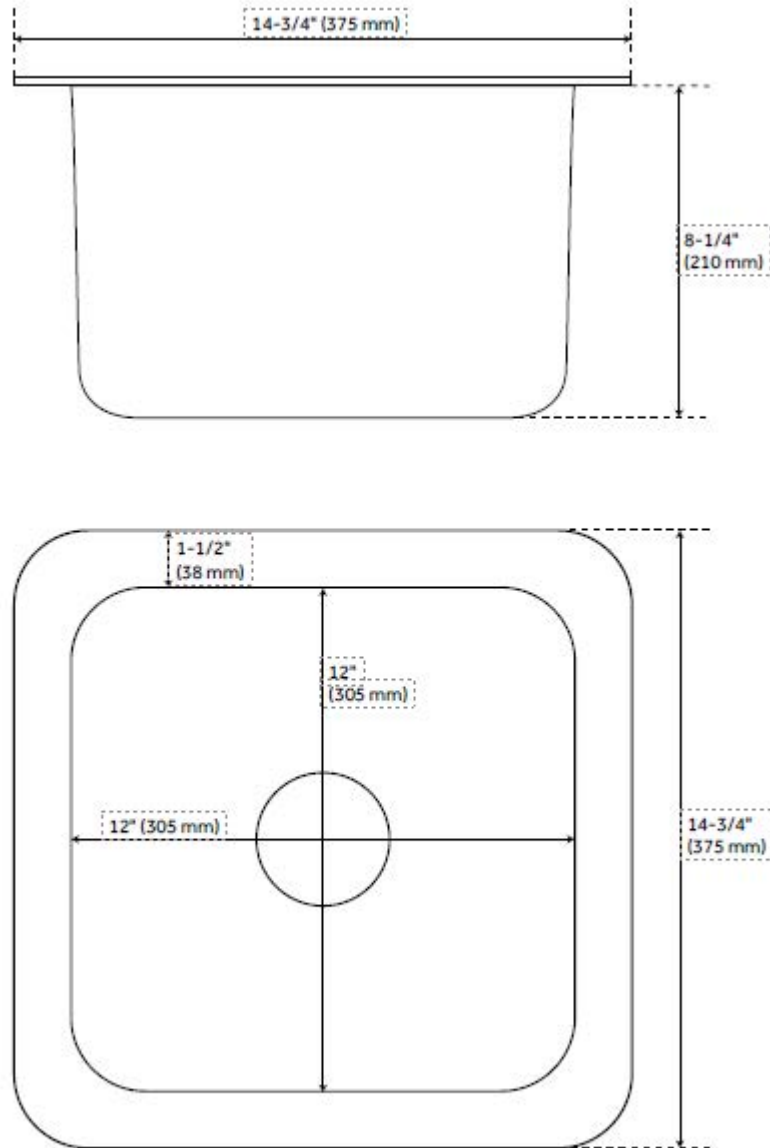

15" MERRICK DARK ANTIQUE HAMMERED COPPER SINK

SKU: 314140
Code: SH314140

REVISED 7/10/2024