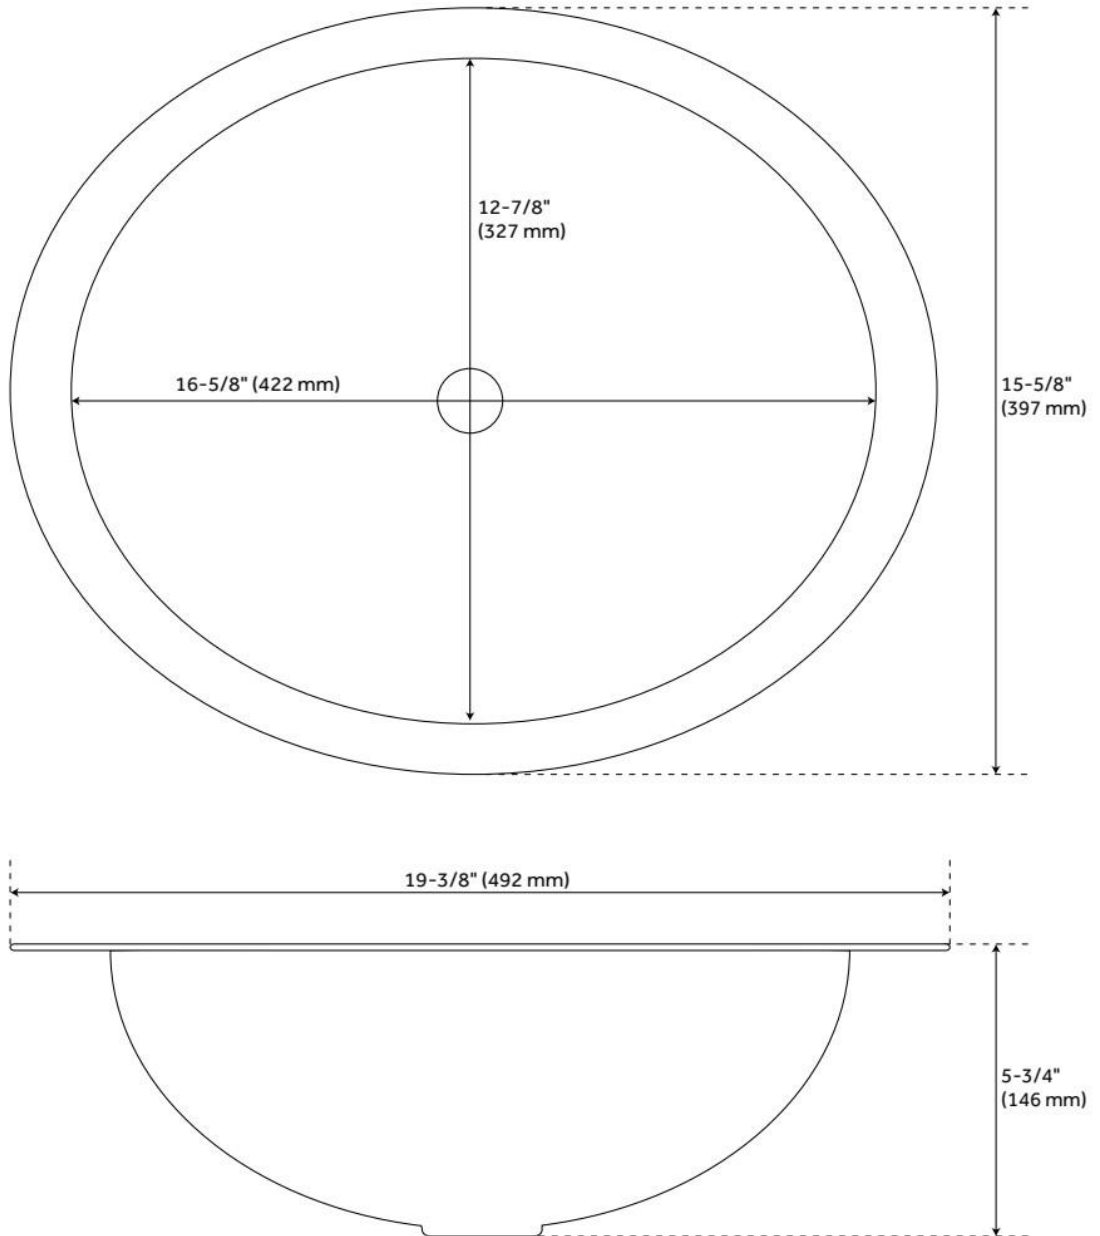

19" ALMONT DECORATIVE OVAL HAMMERED COPPER SINK

SKU: 318767
Code: SH318767

FEATURES

Installation Type: Undermount
Fits Drain Hole Size: 1-1/2"
Faucet Centers: No Faucet Hole
Overflow Hole: No

ADDITIONAL FEATURES

- Made of solid, 16-gauge copper.
- Undermount or drop-in installation.
- Patina is applied using French hot process, so color is ingrained in the copper.
- Hand-polished finish.

REVISED 7/29/2024

19" ALMONT DECORATIVE OVAL HAMMERED COPPER SINK

SKU: 318767
Code: SH318767

REVISED 7/29/2024