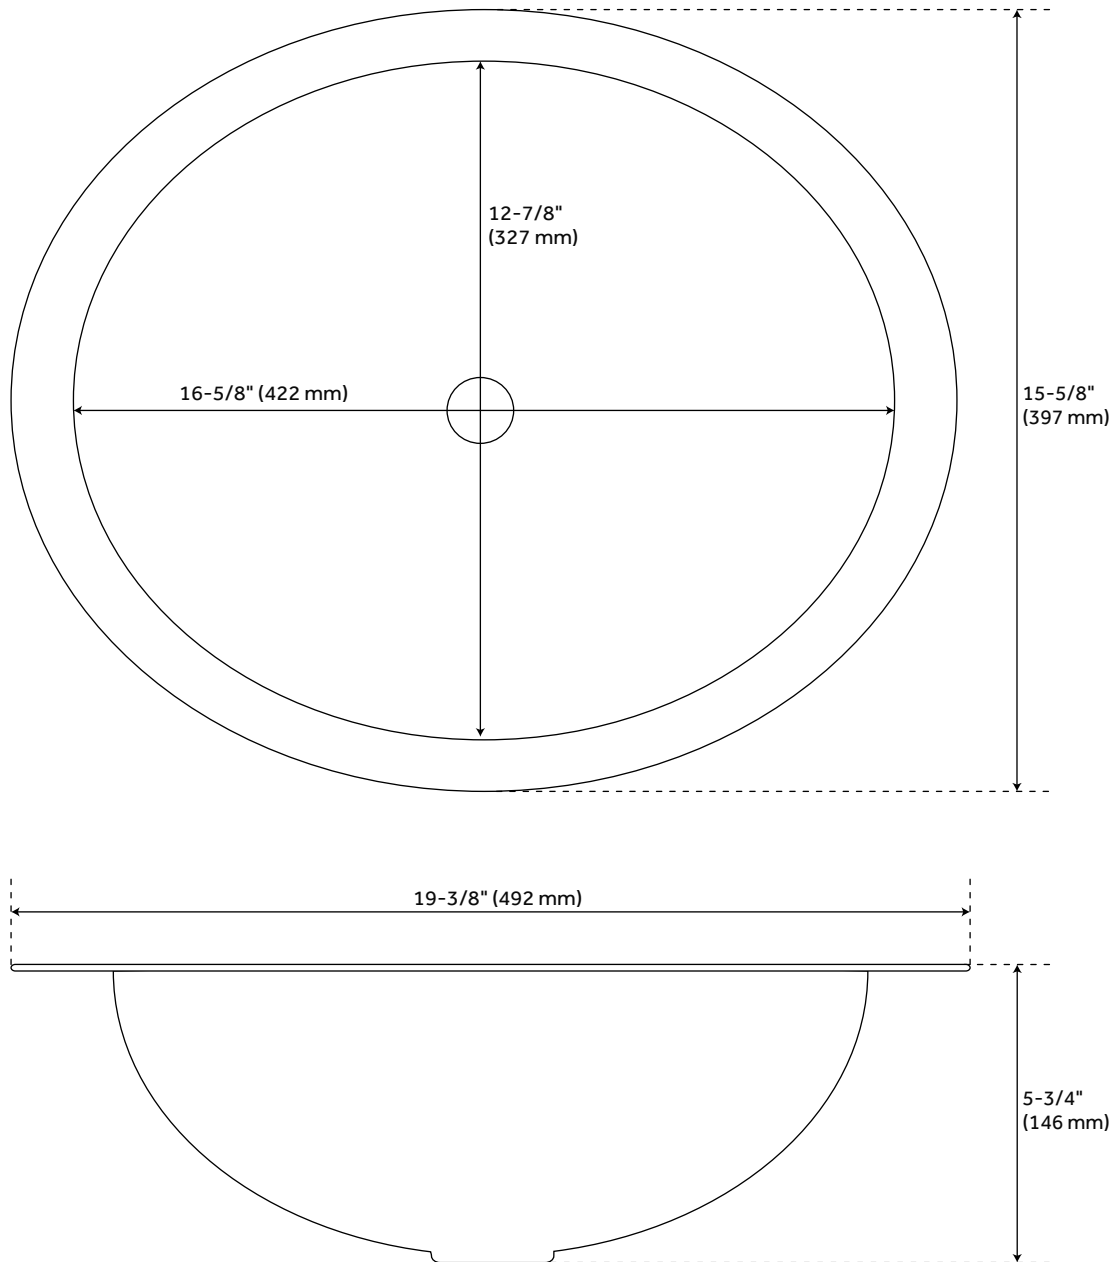

19" ALMONT DECORATIVE OVAL HAMMERED COPPER SINK

SKU: 318767
Code: SH318767

FEATURES

Installation Type: Undermount
Length: 19-3/8"
Width: 15-5/8"
Height: 5-3/4"
Sink Shape: Oval
Sink Material Faceted: Copper
Number of Basins: 1
Sink Installation: Drop-In
Product Color: Antique Copper
Faucet Centers: No Faucet Hole
Overflow Hole: false
Basin Length: 16-5/8"
Basin Width: 12-7/8"
Rim Thickness: 1-1/2"
Fits Drain Hole Size: 1-1/2"
Exterior Treatment: Hammered
Interior Treatment: Hammered
Metal Gauge/Thickness: 16 Gauge
Drain Included: No
Faucet Included: No
Sink Material: Copper
Water Depth to Rim: 5-3/4"

REVISED 3/31/2023

19" ALMONT DECORATIVE OVAL HAMMERED COPPER SINK

SKU: 318767
Code: SH318767

ADDITIONAL FEATURES

- Made of solid, 16-gauge copper.
- Undermount or drop-in installation.
- Patina is applied using French hot process, so color is ingrained in the copper.
- Hand-polished finish.

REVISED 3/31/2023

19" ALMONT DECORATIVE OVAL HAMMERED COPPER SINK

SKU: 318767

All dimensions and specifications are nominal and may vary. Use actual products for accuracy in critical situations.