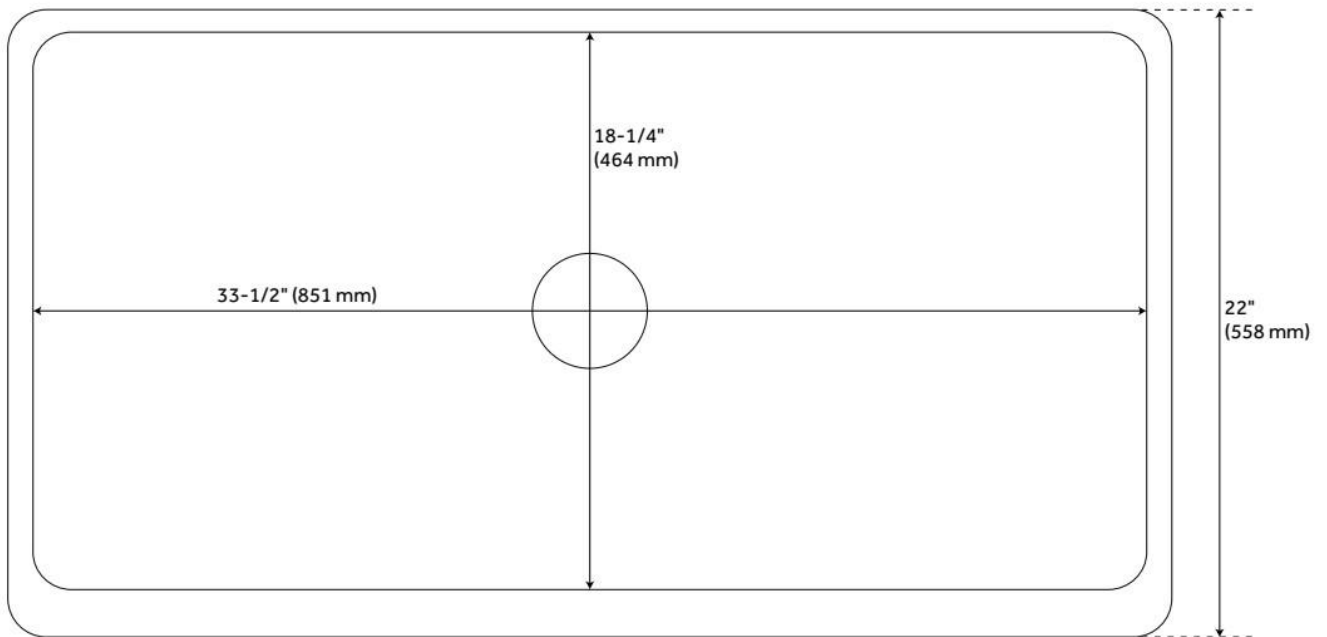

36" RAINA COPPER FARMHOUSE SINK

SKU: 318879
Code: SH318879

REVISED 7/29/2024