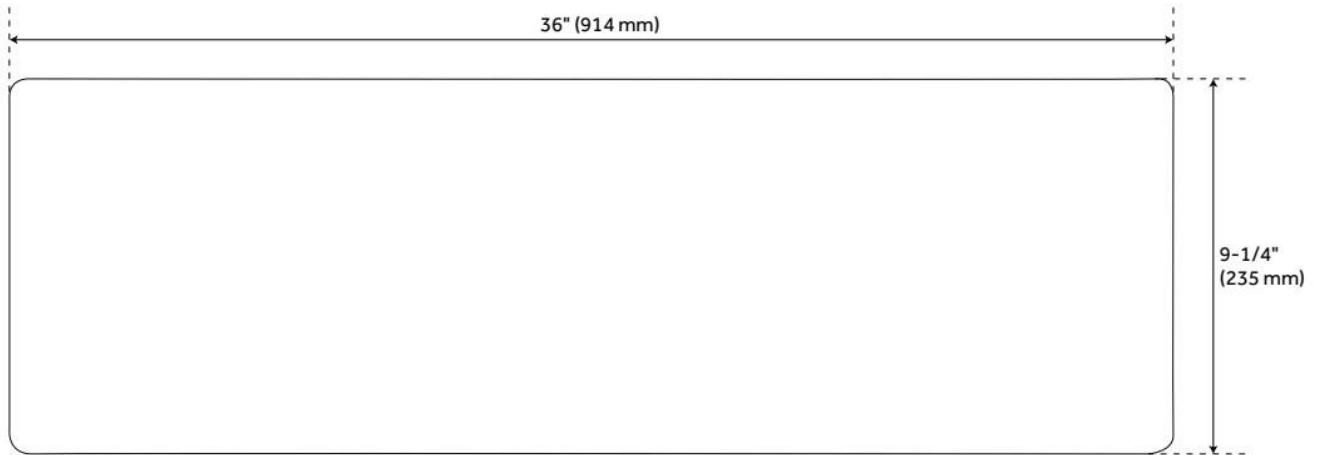

36" RAINA COPPER FARMHOUSE SINK

SKU: 318879
Code: SH318879

REVISED 7/29/2024