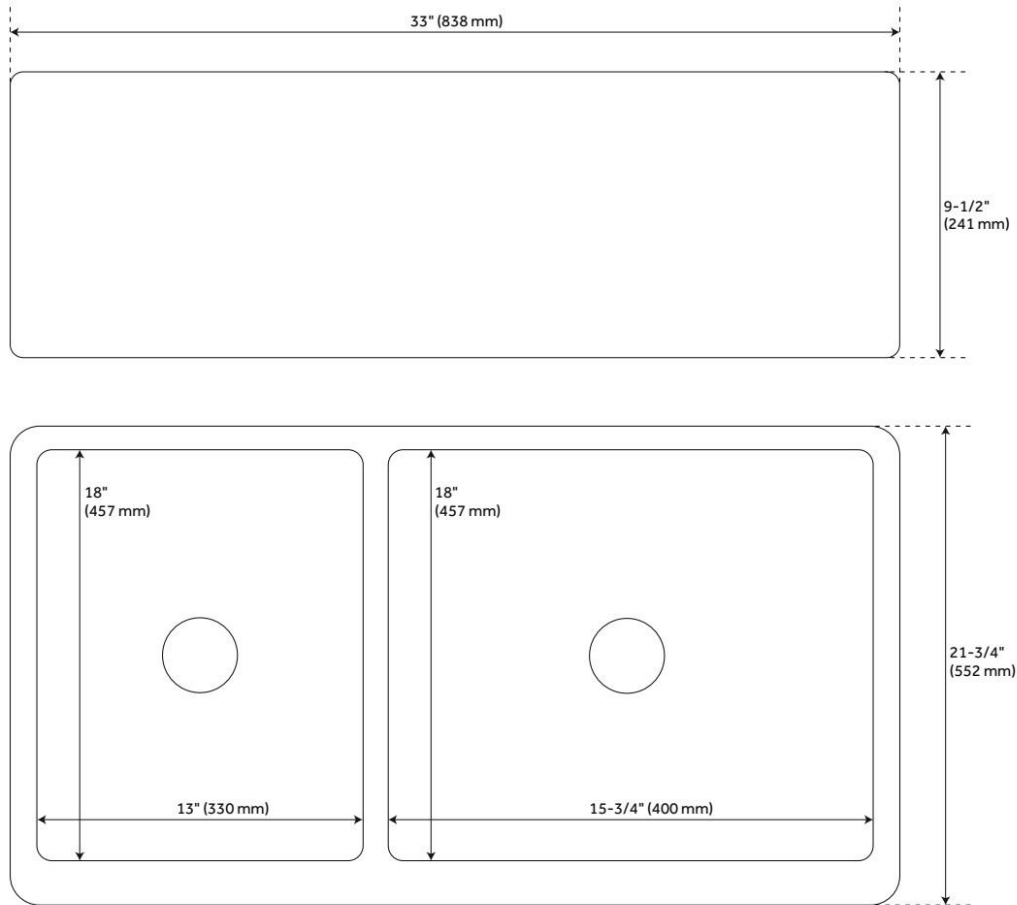

33" ABERDEEN 60/40 OFFSET DOUBLE-BOWL COPPER FARMHOUSE SINK - SMALL BOWL LEFT

SKU: 318910
Code: SH318910

FEATURES

Material: Copper
Product Finish: Copper
Installation Type: Farmhouse
Shape: Rectangle
Drain Placement: Center
Fits Drain Hole Size: 3-1/2"
Faucet Centers: No Faucet Hole
Overflow Hole: No
Mounting Hardware Included: No

Optional Accessory: Strainer: SH402277, SH402283, SH402288, SH406049, SH402262, SH402266

CSA B45.12/IAPMO Z402, Massachusetts Accepted, LISTED ID: 506946

ADDITIONAL FEATURES

- Made of solid copper.
- Fits 33" cabinets.
- Hand-polished finish.
- Patina applied using French hot process, so color is ingrained in the copper.
- Rounded inside corners for easy cleaning.
- Sink bowls are pressed, and contain no internal welds.
- Angled bottom facilitates water drainage.
- Apron front features copper edge welds and solid copper on all other welds.
- Small bowl can be on the right or left side. See product options.

REVISED 7/11/2024

33" ABERDEEN 60/40 OFFSET DOUBLE-BOWL COPPER FARMHOUSE SINK - SMALL BOWL LEFT

SKU: 318910
Code: SH318910

33" ABERDEEN 60/40 OFFSET DOUBLE-BOWL COPPER FARMHOUSE SINK

SKU: 926816

All dimensions and specifications are nominal and may vary. Use actual products for accuracy in critical situations.