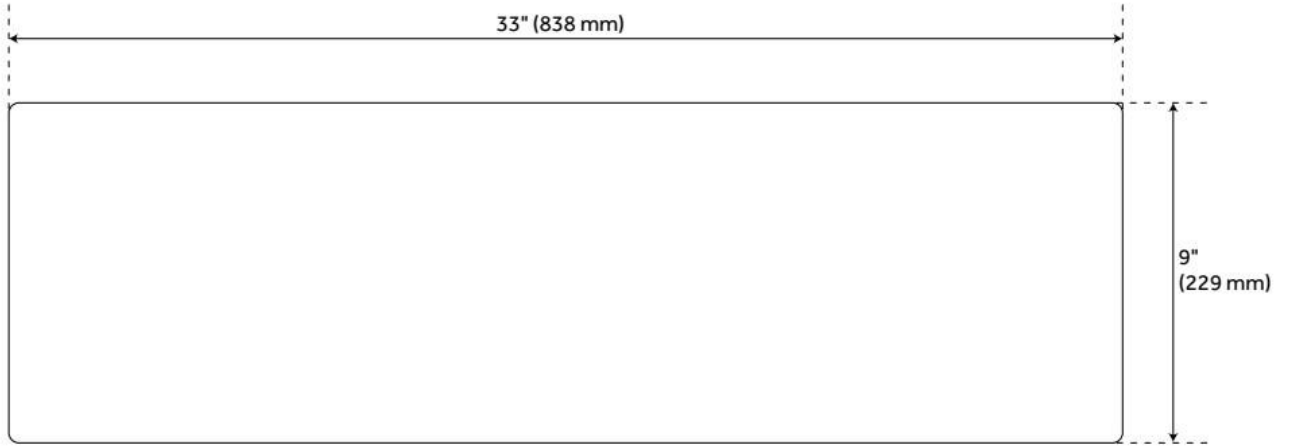

33" VINE DESIGN 60/40 OFFSET DOUBLE-BOWL COPPER FARMHOUSE SINK

SKU: 318919
Code: SH318919

FEATURES

Material: Copper
Product Finish: Copper
Installation Type: Farmhouse
Shape: Rectangle
Drain Placement: Center
Fits Drain Hole Size: 3-1/2"
Faucet Centers: No Faucet Hole
Overflow Hole: No
Mounting Hardware Included: No

Optional Accessory: Strainer: SH402277, SH402283, SH402288,
SH406049, SH402262, SH402266

ADDITIONAL FEATURES

- Made of solid copper.
- Apron front with flower vine design.
- Fits 33" cabinets.
- Rounded interior corners for easy cleaning.
- Angled bottom facilitates water drainage.
- Sink bowl is pressed; contains no internal welds.

REVISED 7/11/2024

33" VINE DESIGN 60/40 OFFSET DOUBLE-BOWL COPPER FARMHOUSE SINK

SKU: 318919
Code: SH318919

REVISED 7/11/2024