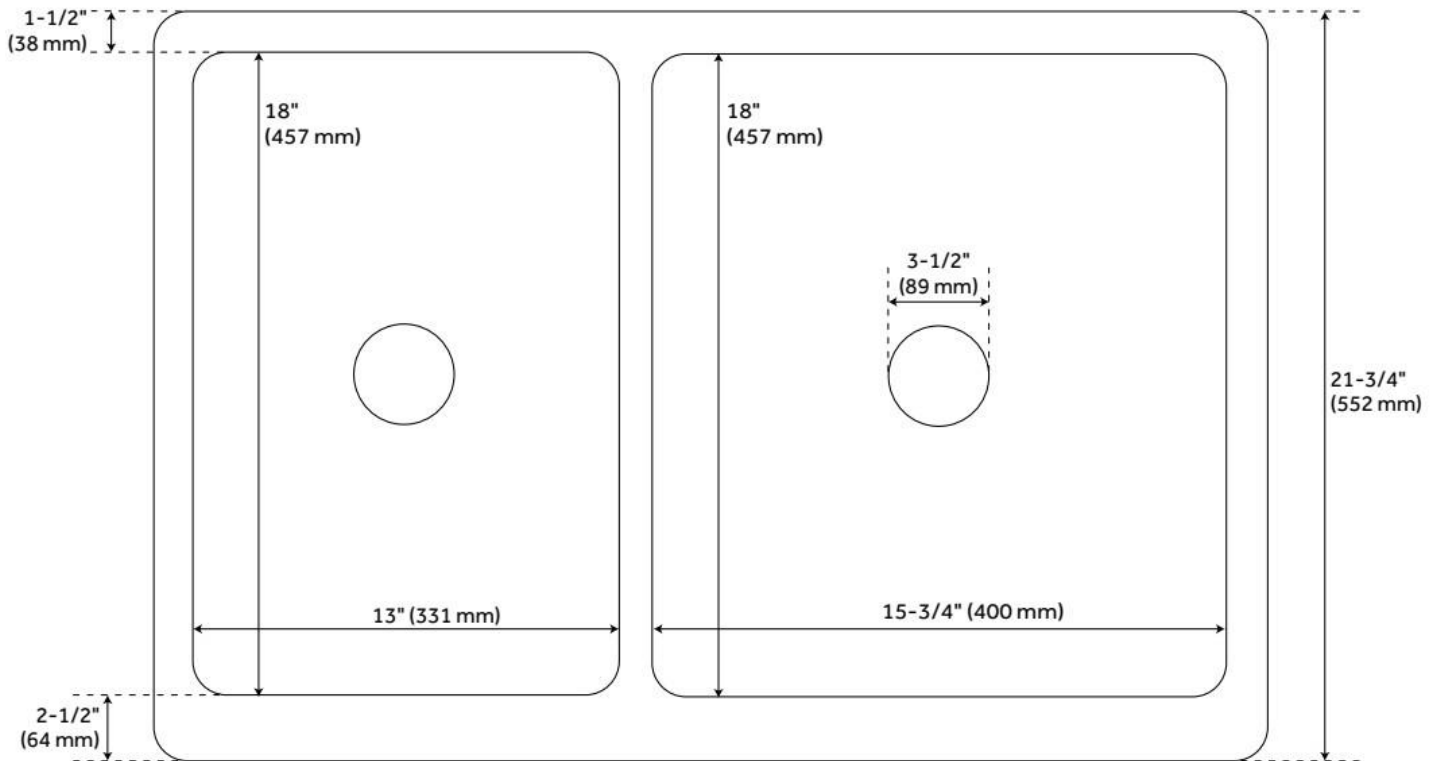

33" VINE DESIGN 60/40 OFFSET DOUBLE-BOWL COPPER FARMHOUSE SINK

SKU: 318919
Code: SH318919

FEATURES

Material: Copper
Product Finish: Copper
Installation Type: Farmhouse
Shape: Rectangle
Drain Placement: Center
Fits Drain Hole Size: 3-1/2"
Faucet Centers: No Faucet Hole
Overflow Hole: No
Mounting Hardware Included: No

Optional Accessory: Strainer: SH402277, SH402283, SH402288,
SH406049, SH402262, SH402266

ADDITIONAL FEATURES

- Made of solid copper.
- Apron front with flower vine design.
- Fits 33" cabinets.
- Rounded interior corners for easy cleaning.
- Angled bottom facilitates water drainage.
- Sink bowl is pressed; contains no internal welds.

REVISED 7/11/2024

33" VINE DESIGN 60/40 OFFSET DOUBLE-BOWL COPPER FARMHOUSE SINK

SKU: 318919
Code: SH318919

REVISED 7/11/2024