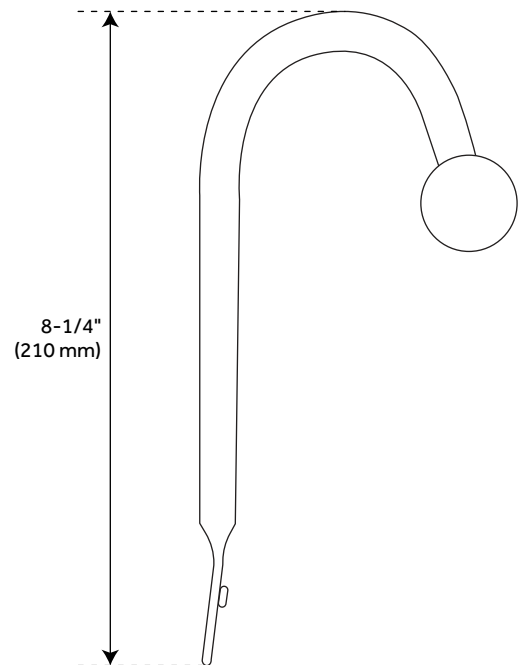

GOTHIC COLLECTION CAST IRON HAND TOWEL HOLDER - MATTE BLACK

SKU: 327514
Code: SH327514

FEATURES

Installation Type: Wall Mount
Design: Traditional
Product Finish: Matte Black
Material: Iron
Length: 6-3/4"
Height: 8-1/4"
Depth: 5-7/8"
Assembly Required: No
Number of Rails: 1

REVISED 4/3/2023

GOTHIC COLLECTION CAST IRON HAND TOWEL HOLDER - MATTE BLACK

SKU: 327514
Code: SH327514

ADDITIONAL FEATURES

- Made of cast iron.
- Features a layer of natural beeswax that creates an aged finish and protects from the elements.
- Includes fastening hardware.

REVISED 4/3/2023

GOTHIC COLLECTION CAST IRON HAND TOWEL HOLDER - MATTE BLACK

SKU: 327514

All dimensions and specifications are nominal and may vary. Use actual products for accuracy in critical situations.