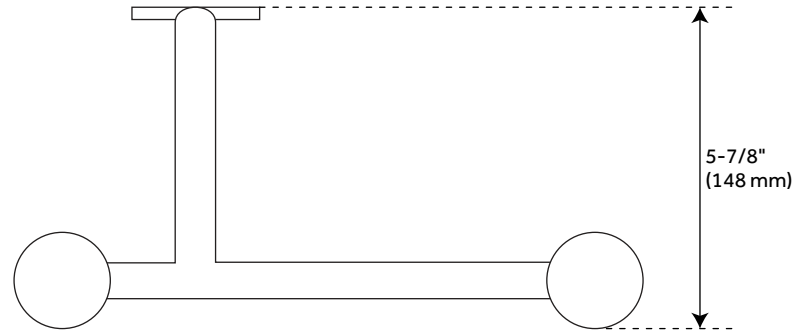

GOTHIC COLLECTION CAST IRON HAND TOWEL HOLDER - MATTE BLACK

SKU: 327514

All dimensions and specifications are nominal and may vary. Use actual products for accuracy in critical situations.