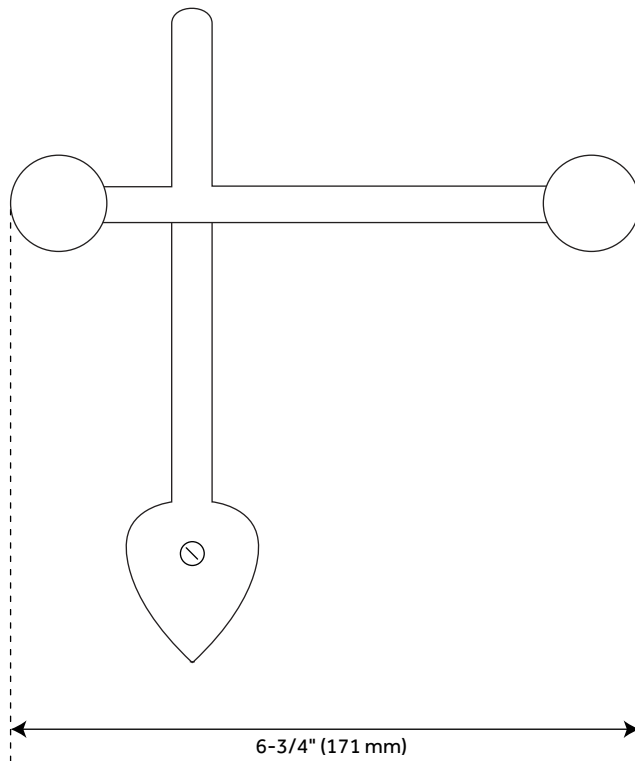

GOTHIC COLLECTION CAST IRON HAND TOWEL HOLDER - MATTE BLACK

SKU: 327514
Code: SH327514

FEATURES

Installation Type: Wall Mount
Design: Traditional
Product Finish: Matte Black
Material: Iron
Length: 6-3/4"
Height: 8-1/4"
Depth: 5-7/8"
Assembly Required: No
Number of Rails: 1

REVISED 4/3/2023

GOTHIC COLLECTION CAST IRON HAND TOWEL HOLDER - MATTE BLACK

SKU: 327514
Code: SH327514

ADDITIONAL FEATURES

- Made of cast iron.
- Features a layer of natural beeswax that creates an aged finish and protects from the elements.
- Includes fastening hardware.

REVISED 4/3/2023

GOTHIC COLLECTION CAST IRON HAND TOWEL HOLDER - MATTE BLACK

SKU: 327514

All dimensions and specifications are nominal and may vary. Use actual products for accuracy in critical situations.