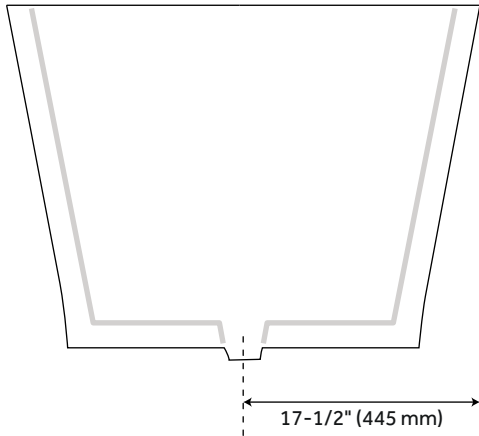

63" LESA SOLID SURFACE FREESTANDING TUB - MATTE FINISH

All dimensions and specifications are nominal and may vary. Use actual products for accuracy in critical situations.