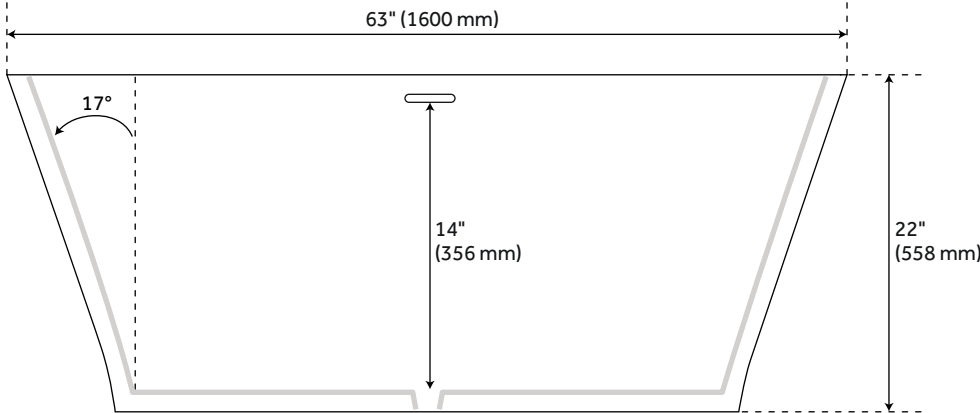

63" LESA SOLID SURFACE FREESTANDING TUB - MATTE FINISH

All dimensions and specifications are nominal and may vary. Use actual products for accuracy in critical situations.