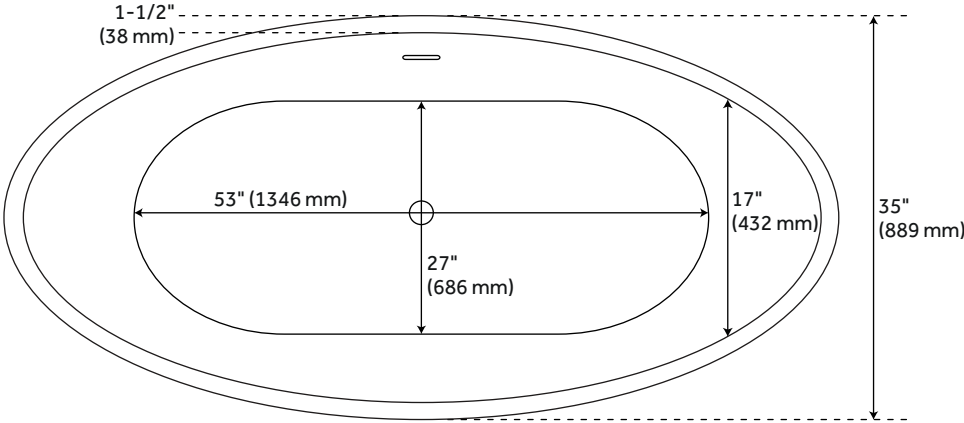

63" LESA SOLID SURFACE FREESTANDING TUB - MATTE FINISH

All dimensions and specifications are nominal and may vary. Use actual products for accuracy in critical situations.