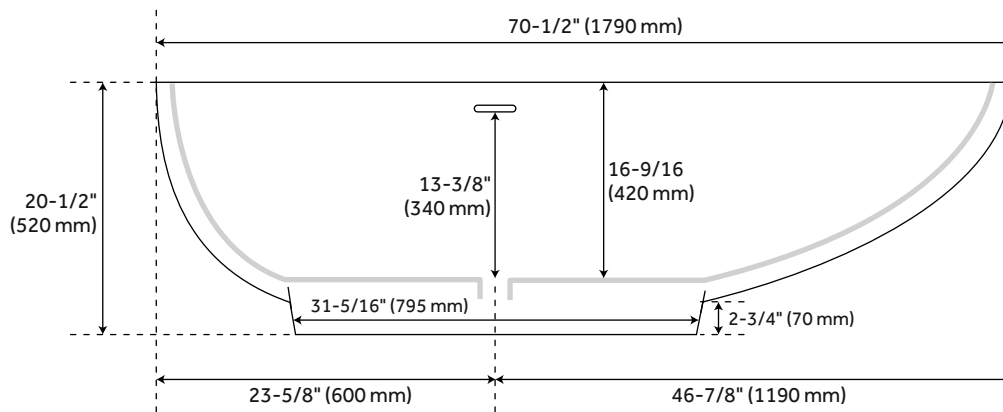

71" QUINTON SOLID SURFACE FREESTANDING TUB - MATTE FINISH

All dimensions and specifications are nominal and may vary. Use actual products for accuracy in critical situations.