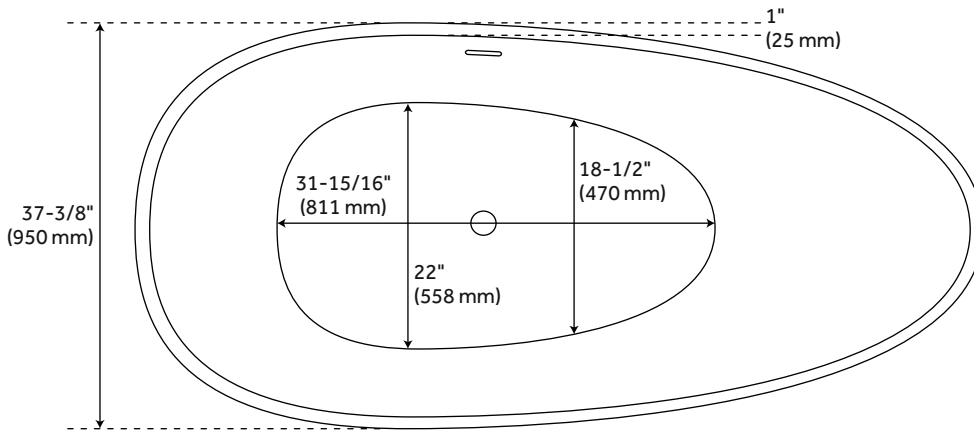

71" QUINTON SOLID SURFACE FREESTANDING TUB - MATTE FINISH

SKU: 328708
Code: SH328708

FEATURES

Installation Type: Freestanding
Features: Integral Drain & Overflow
Design: Modern
Product Finish: White
Material: Solid Surface
Length: 70-1/2"
Width: 37-3/8"
Height: 20-1/2"
Depth: 16-9/16 in
Water Depth To Overflow: 13-3/8"
Exterior Treatment: Matte
Interior Treatment: Smooth
Drain Included: Yes
Drain Finish: White Powder Coat
Faucet Included: No
Shape: Oval
Size: 71 in x 37 in x 21 in
Tub Overflow: Yes
Integral Drain & Overflow: Yes
Tub Interior Length: 31-15/16"
Tub Interior Width: 22"
Tap Deck: No
Faucet Drillings: No Drillings
Water Capacity (Gallons): 45
Built-In Adjusters: Yes
Tub Weight Uncrated (lbs): 347
Tub Weight Crated (lbs): 457
Weight: 425.0000

REVISED 2/8/2024

71" QUINTON SOLID SURFACE FREESTANDING TUB - MATTE FINISH

SKU: 328708

Code: SH328708

ADDITIONAL FEATURES

- Dimensions: 71" L x 37" W (front to back) x 21" H (± 1 ").
- Tub is 1" thick at rim.
- Tub material is solid and the same color throughout.
- Exterior matte finish is easy to maintain and repair, if needed.
- Optional Quick Connect Drop-In Drain Kit Includes:
 - Floor Plate, 1-1/2" PVC Pipe, 2" x 1-1/2" Trap Adapters, 1 Brass Threaded, 1 Brass Unthreaded Tailpiece and Plug.
 - Installs above your subfloor, but underneath your cement floor or tile, so you do not need access below the fixture.

REVISED 2/8/2024

71" QUINTON SOLID SURFACE FREESTANDING TUB - MATTE FINISH

All dimensions and specifications are nominal and may vary. Use actual products for accuracy in critical situations.