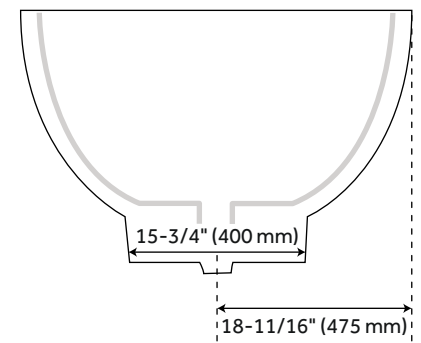

71" QUINTON SOLID SURFACE FREESTANDING TUB - MATTE FINISH

SKU: 328708
Code: SH328708

FEATURES

Installation Type: Freestanding
Features: Integral Drain & Overflow
Design: Modern
Product Finish: White
Material: Solid Surface
Length: 70-1/2"
Width: 37-3/8"
Height: 20-1/2"
Depth: 16-9/16 in
Water Depth To Overflow: 13-3/8"
Exterior Treatment: Matte
Interior Treatment: Smooth
Drain Included: Yes
Drain Finish: White Powder Coat
Faucet Included: No
Shape: Oval
Size: 71 in x 37 in x 21 in
Tub Overflow: Yes
Integral Drain & Overflow: Yes
Tub Interior Length: 31-15/16"
Tub Interior Width: 22"
Tap Deck: No
Faucet Drillings: No Drillings
Water Capacity (Gallons): 45
Built-In Adjusters: Yes
Tub Weight Uncrated (lbs): 347
Tub Weight Crated (lbs): 457
Weight: 425.0000

REVISED 2/8/2024

71" QUINTON SOLID SURFACE FREESTANDING TUB - MATTE FINISH

SKU: 328708

Code: SH328708

ADDITIONAL FEATURES

- Dimensions: 71" L x 37" W (front to back) x 21" H (± 1 ").
- Tub is 1" thick at rim.
- Tub material is solid and the same color throughout.
- Exterior matte finish is easy to maintain and repair, if needed.
- Optional Quick Connect Drop-In Drain Kit Includes:
 - Floor Plate, 1-1/2" PVC Pipe, 2" x 1-1/2" Trap Adapters, 1 Brass Threaded, 1 Brass Unthreaded Tailpiece and Plug.
 - Installs above your subfloor, but underneath your cement floor or tile, so you do not need access below the fixture.

REVISED 2/8/2024

71" QUINTON SOLID SURFACE FREESTANDING TUB - MATTE FINISH

All dimensions and specifications are nominal and may vary. Use actual products for accuracy in critical situations.