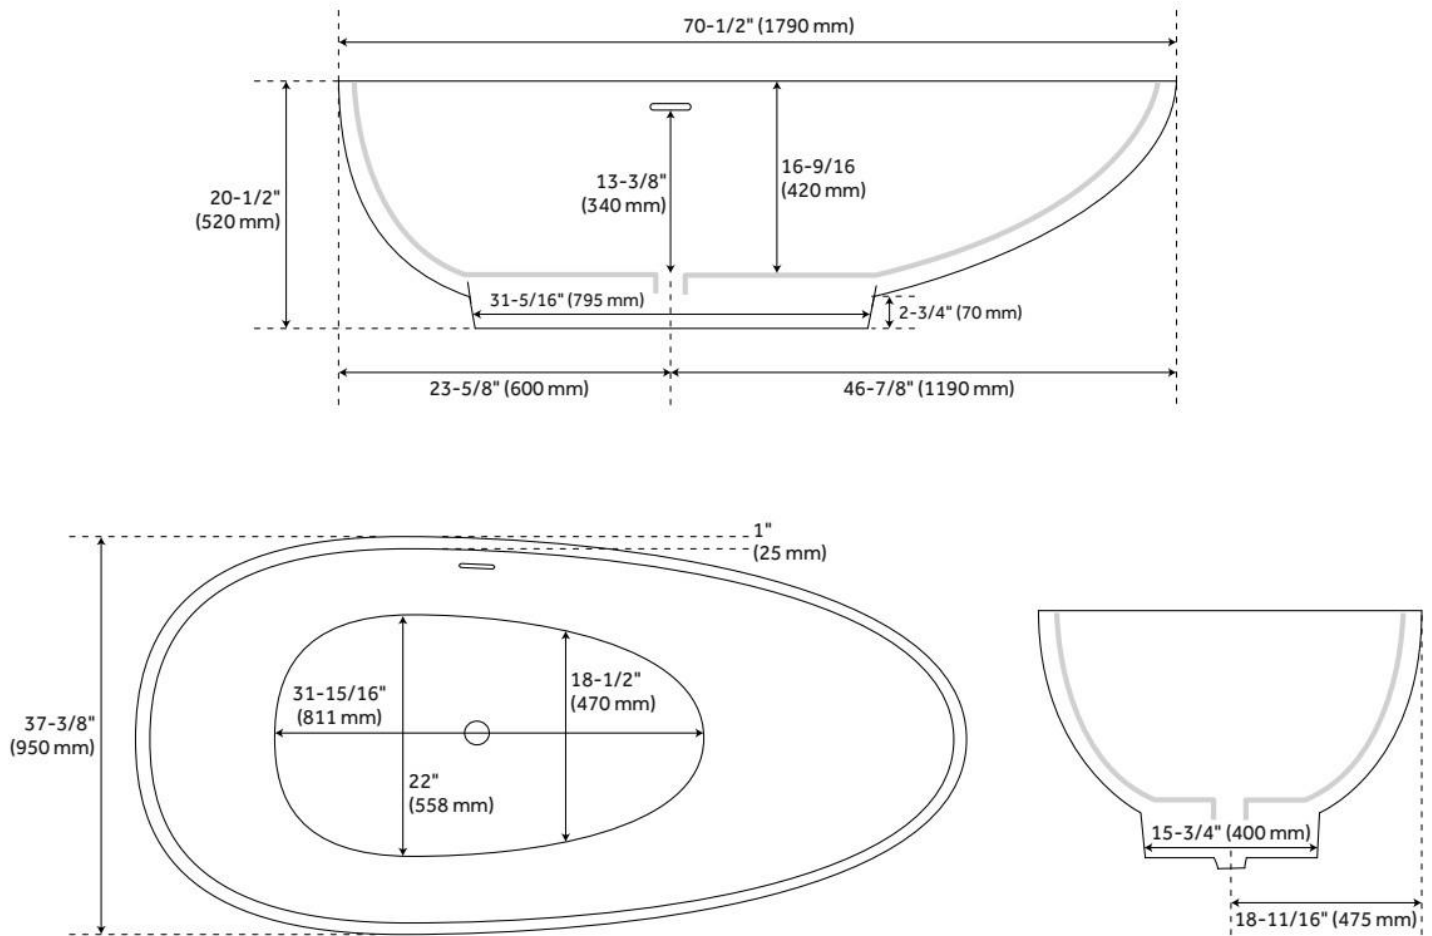

71" QUINTON SOLID SURFACE FREESTANDING TUB - MATTE FINISH

SKU: 328708
Code: SH328708

REVISED 6/26/2024