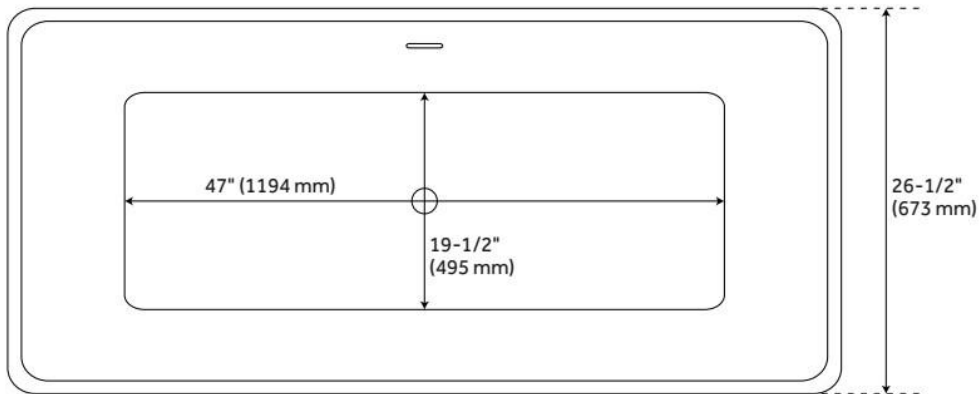

59" KELEM SOLID SURFACE FREESTANDING TUB - MATTE FINISH

SKU: 328763
Code: SH328763

REVISED 6/29/2024