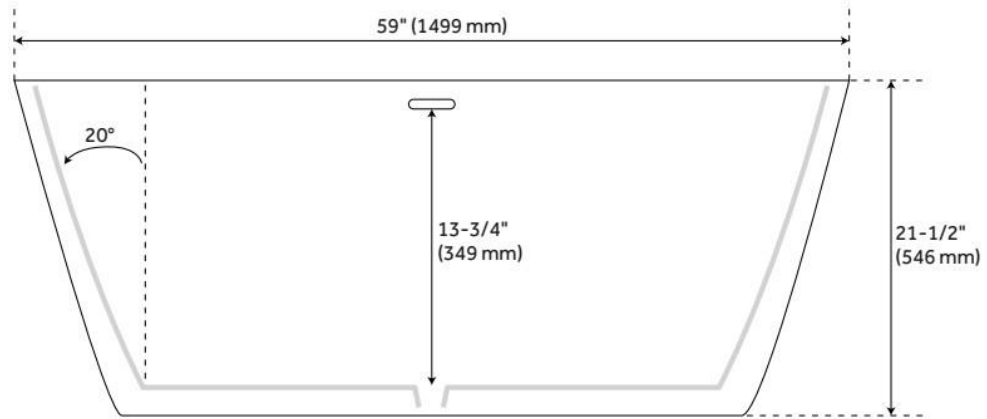

59" KELEM SOLID SURFACE FREESTANDING TUB - MATTE FINISH

SKU: 328763
Code: SH328763

REVISED 6/29/2024