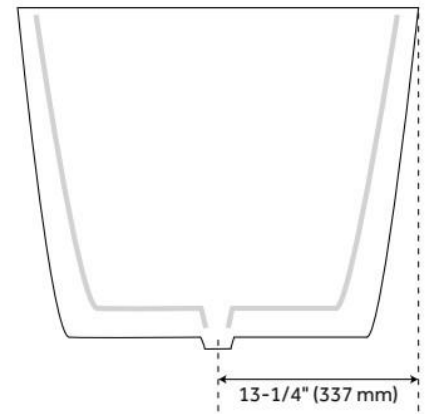

59" KELEM SOLID SURFACE FREESTANDING TUB - MATTE FINISH

SKU: 328763
Code: SH328763

REVISED 6/29/2024