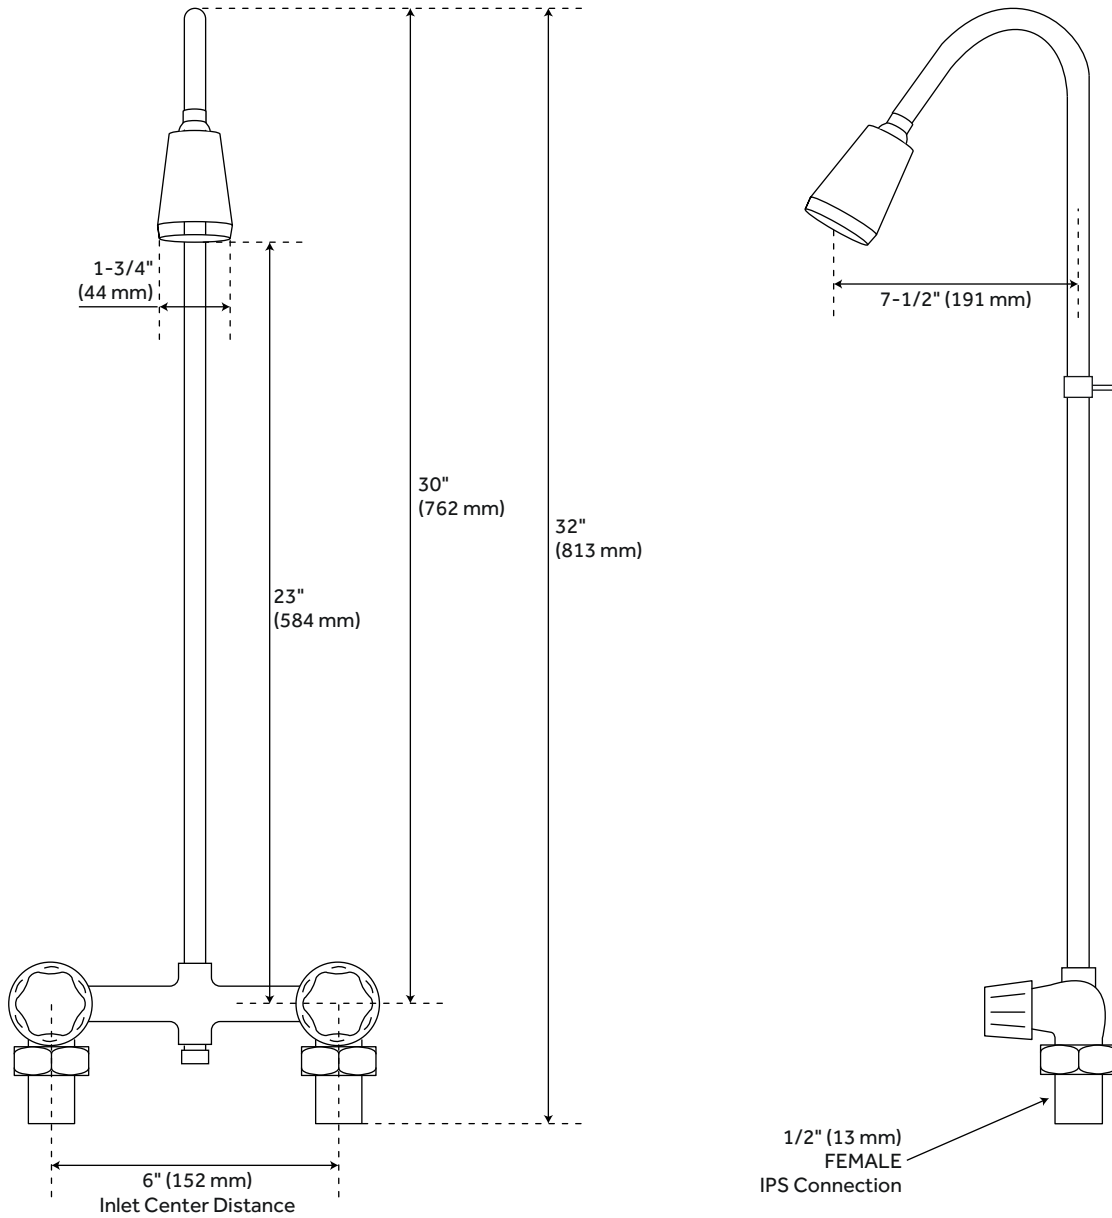

EXPOSED 2 VALVE SHOWER - POLISHED CHROME

SKU: 346236
Code: SH346236

FEATURES

Design: Modern
Product Finish: Chrome
Material: Brass
Assembly Required: No
Handle Type: Knob
Installation Type: Wall Mount
Shower Head Installation Type: Wall
Shower Head Diameter: 1-3/4"
Shower Head IPS: 1/2"
Shower Head Flow Rate: 1.8 gpm (6.8 L/min) @ 80 psi

IAPMO

REVISED 3/29/2023

EXPOSED 2 VALVE SHOWER - POLISHED CHROME

SKU: 346236
Code: SH346236

ADDITIONAL FEATURES

- Gooseneck riser measures 29" from bottom to top of curve.
- 6" center-to-center two valve fixture.
- Swivel connection at shower head.
- Reversible for water supplies coming from floor or ceiling.
- Chrome finish.

REVISED 3/29/2023

EXPOSED 2-VALVE SHOWER - POLISHED CHROME

SKU: 346236

All dimensions and specifications are nominal and may vary. Use actual products for accuracy in critical situations.