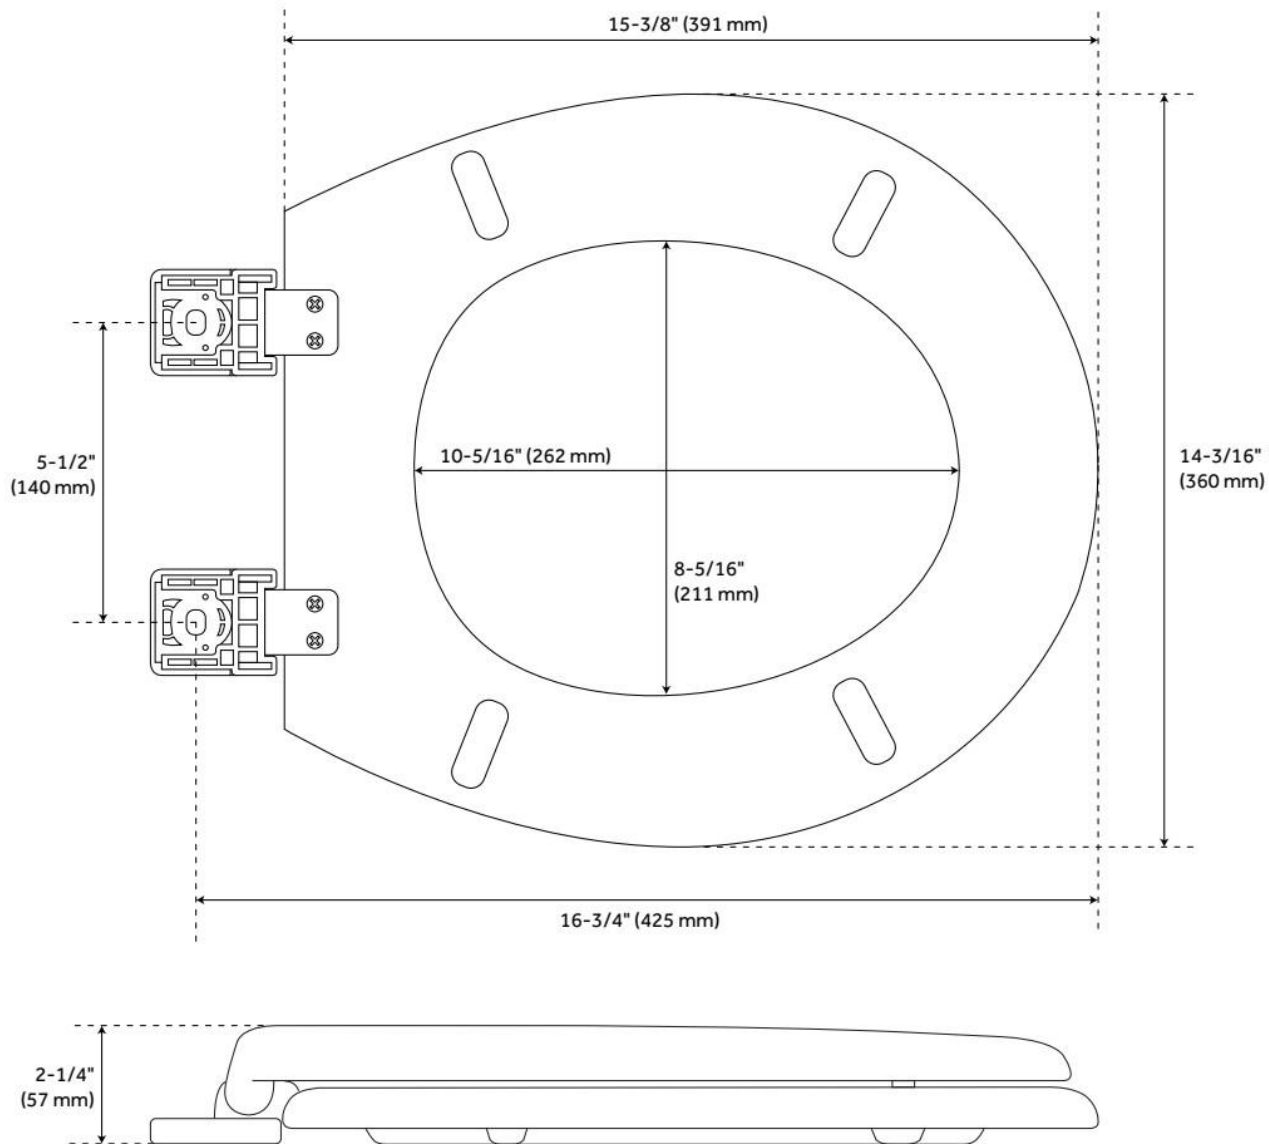

ROUND RETRO WOOD TOILET SEAT - WHITE

SKU: 346311

Code: PFTSWEC1000

FEATURES

Material: Wood

Product Finish: White

Bowl Shape: Round

ADDITIONAL FEATURES

- Matching adjustable hinges.
- Protective bumpers.
- Fits standard round bowl toilets.
- Seat-only dimensions: 14-3/16" L x 15-3/8" W (front to back).
- Front bolt center-to-center is 5-1/2".
- Total thickness including seat, lid, and bumpers: 2-1/4".

REVISED 7/19/2024

ROUND RETRO WOOD TOILET SEAT - WHITE

SKU: 346311

Code: PFTSWEC1000

REVISED 7/19/2024