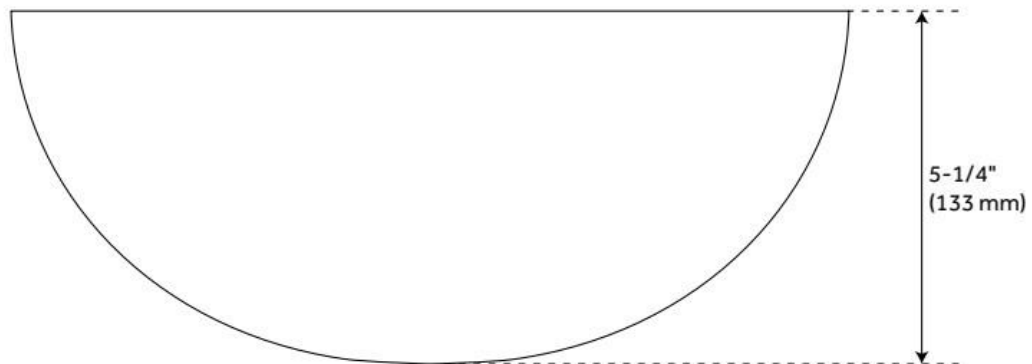

14" CASALINA DOUBLE-WALL HAMMERED COPPER VESSEL SINK

SKU: 346798
Code: SH346798

FEATURES

Fits Drain Hole Size: 1-1/2"
Faucet Centers: No Faucet Hole
Overflow Hole: No

CSA B45.12/IAPMO Z402, Massachusetts Accepted, LISTED ID: 503802

ADDITIONAL FEATURES

- Made of solid, 16-gauge, double-wall copper.
- Hammered exterior, smooth interior.
- Overall dimensions: 14-1/8" diameter x 5-1/2" H ($\pm 1/2"$). Interior: 12-1/4" diameter ($\pm 1/2"$).
- Basin is 5" deep.
- 1-1/2" drain size.
- Wipe dry after use to prevent hard water deposits. To clean, use a soft cloth and mild detergent. Avoid harsh abrasives, scrubbers or cleansers containing chloride.
- Copper ages to a beautiful patina. To retain original luster, apply copper wax to the surface.
- When purchasing a vessel sink faucet, ensure the height to spout and spout reach will accommodate your sink.

REVISED 7/11/2024

14" CASALINA DOUBLE-WALL HAMMERED COPPER VESSEL SINK

SKU: 346798
Code: SH346798

REVISED 7/11/2024