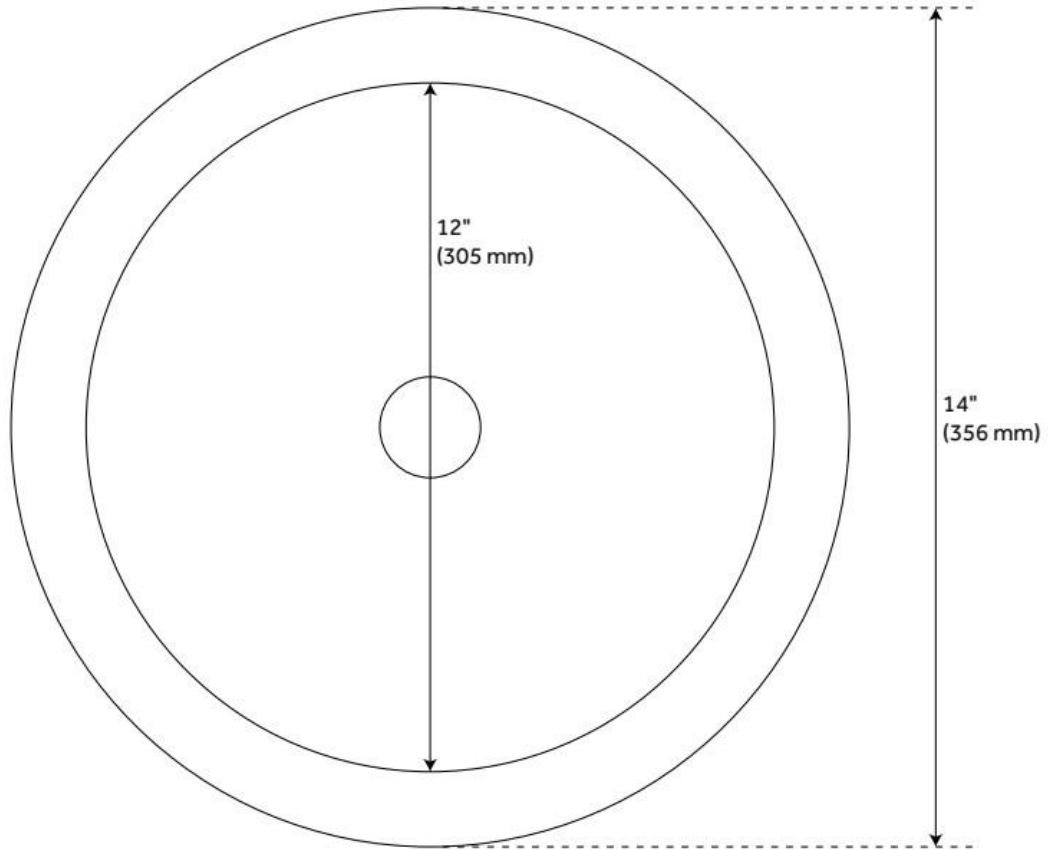

14" CASALINA DOUBLE-WALL HAMMERED COPPER VESSEL SINK

SKU: 346798
Code: SH346798

FEATURES

Fits Drain Hole Size: 1-1/2"
Faucet Centers: No Faucet Hole
Overflow Hole: No

CSA B45.12/IAPMO Z402, Massachusetts Accepted, LISTED ID: 503802

ADDITIONAL FEATURES

- Made of solid, 16-gauge, double-wall copper.
- Hammered exterior, smooth interior.
- Overall dimensions: 14-1/8" diameter x 5-1/2" H ($\pm 1/2"$). Interior: 12-1/4" diameter ($\pm 1/2"$).
- Basin is 5" deep.
- 1-1/2" drain size.
- Wipe dry after use to prevent hard water deposits. To clean, use a soft cloth and mild detergent. Avoid harsh abrasives, scrubbers or cleansers containing chloride.
- Copper ages to a beautiful patina. To retain original luster, apply copper wax to the surface.
- When purchasing a vessel sink faucet, ensure the height to spout and spout reach will accommodate your sink.

REVISED 7/11/2024

14" CASALINA DOUBLE-WALL HAMMERED COPPER VESSEL SINK

SKU: 346798
Code: SH346798

REVISED 7/11/2024