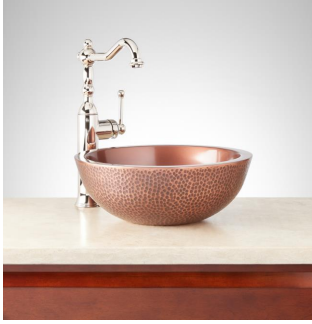

14" CASALINA DOUBLE-WALL HAMMERED COPPER VESSEL SINK

SKU: 346798
Code: SH346798

FEATURES

Length: 14"
Width: 14"
Height: 5-1/4"
Sink Shape: Round
Number of Basins: 1
Sink Installation: Vessel
Faucet Centers: No Faucet Hole
Overflow Hole: No
Basin Length: 12"
Basin Width: 12"
Basin Depth: 5"
Fits Drain Hole Size: 1-1/2"
Exterior Treatment: Hammered
Interior Treatment: Smooth
Metal Gauge/Thickness: 16 Gauge
Drain Included: No
Faucet Included: No
Sink Material: Copper
Water Depth to Rim: 5"
Weight: 9

CSA B45.12/IAPMO Z402
Massachusetts Accepted
LISTED ID: 503802

REVISED 4/18/2024

14" CASALINA DOUBLE-WALL HAMMERED COPPER VESSEL SINK

SKU: 346798

Code: SH346798

ADDITIONAL FEATURES

- Made of solid, 16-gauge, double-wall copper.
- Hammered exterior, smooth interior.
- Overall dimensions: 14-1/8" diameter x 5-1/2" H ($\pm 1/2"$). Interior: 12-1/4" diameter ($\pm 1/2"$).
- Basin is 5" deep.
- 1-1/2" drain size.
- Wipe dry after use to prevent hard water deposits. To clean, use a soft cloth and mild detergent. Avoid harsh abrasives, scrubbers or cleansers containing chloride.
- Copper ages to a beautiful patina. To retain original luster, apply copper wax to the surface.
- When purchasing a vessel sink faucet, ensure the height to spout and spout reach will accommodate your sink.

REVISED 4/18/2024

14" CASALINA DOUBLE-WALL HAMMERED COPPER VESSEL SINK

All measurements are approximate. Measurements may vary +/- 1/2".