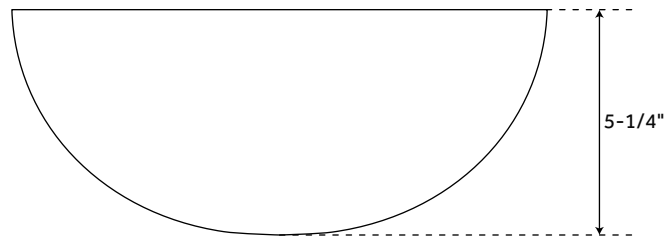

14" CASALINA DOUBLE-WALL HAMMERED COPPER VESSEL SINK

SKU: 346798
Code: SH346798

FEATURES

Length: 14"
Width: 14"
Height: 5-1/4"
Sink Shape: Round
Number of Basins: 1
Sink Installation: Vessel
Faucet Centers: No Faucet Hole
Overflow Hole: No
Basin Length: 12"
Basin Width: 12"
Basin Depth: 5"
Fits Drain Hole Size: 1-1/2"
Exterior Treatment: Hammered
Interior Treatment: Smooth
Metal Gauge/Thickness: 16 Gauge
Drain Included: No
Faucet Included: No
Sink Material: Copper
Water Depth to Rim: 5"
Weight: 9

CSA B45.12/IAPMO Z402
Massachusetts Accepted
LISTED ID: 503802

REVISED 4/18/2024

14" CASALINA DOUBLE-WALL HAMMERED COPPER VESSEL SINK

SKU: 346798

Code: SH346798

ADDITIONAL FEATURES

- Made of solid, 16-gauge, double-wall copper.
- Hammered exterior, smooth interior.
- Overall dimensions: 14-1/8" diameter x 5-1/2" H ($\pm 1/2"$). Interior: 12-1/4" diameter ($\pm 1/2"$).
- Basin is 5" deep.
- 1-1/2" drain size.
- Wipe dry after use to prevent hard water deposits. To clean, use a soft cloth and mild detergent. Avoid harsh abrasives, scrubbers or cleansers containing chloride.
- Copper ages to a beautiful patina. To retain original luster, apply copper wax to the surface.
- When purchasing a vessel sink faucet, ensure the height to spout and spout reach will accommodate your sink.

REVISED 4/18/2024

14" CASALINA DOUBLE-WALL HAMMERED COPPER VESSEL SINK

All measurements are approximate. Measurements may vary +/- 1/2".