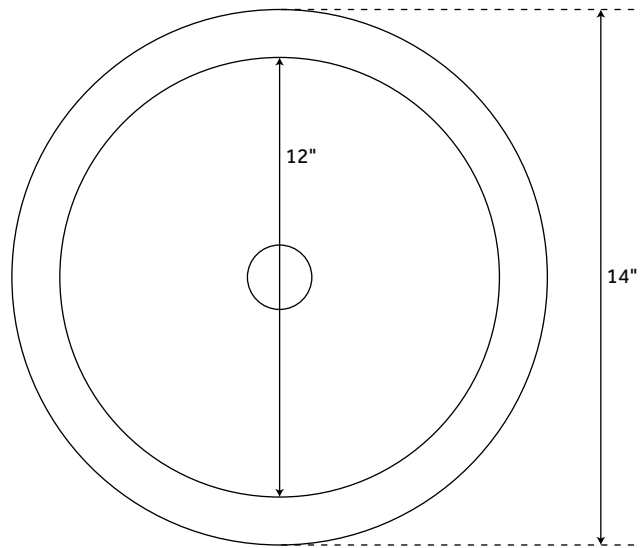

14" CASALINA DOUBLE-WALL HAMMERED COPPER VESSEL SINK

SKU: 346798
Code: SH346798

FEATURES

Length: 14"
Width: 14"
Height: 5-1/4"
Sink Shape: Round
Number of Basins: 1
Sink Installation: Vessel
Faucet Centers: No Faucet Hole
Overflow Hole: No
Basin Length: 12"
Basin Width: 12"
Basin Depth: 5"
Fits Drain Hole Size: 1-1/2"
Exterior Treatment: Hammered
Interior Treatment: Smooth
Metal Gauge/Thickness: 16 Gauge
Drain Included: No
Faucet Included: No
Sink Material: Copper
Water Depth to Rim: 5"
Weight: 9

CSA B45.12/IAPMO Z402
Massachusetts Accepted
LISTED ID: 503802

REVISED 4/18/2024

14" CASALINA DOUBLE-WALL HAMMERED COPPER VESSEL SINK

SKU: 346798

Code: SH346798

ADDITIONAL FEATURES

- Made of solid, 16-gauge, double-wall copper.
- Hammered exterior, smooth interior.
- Overall dimensions: 14-1/8" diameter x 5-1/2" H ($\pm 1/2"$). Interior: 12-1/4" diameter ($\pm 1/2"$).
- Basin is 5" deep.
- 1-1/2" drain size.
- Wipe dry after use to prevent hard water deposits. To clean, use a soft cloth and mild detergent. Avoid harsh abrasives, scrubbers or cleansers containing chloride.
- Copper ages to a beautiful patina. To retain original luster, apply copper wax to the surface.
- When purchasing a vessel sink faucet, ensure the height to spout and spout reach will accommodate your sink.

REVISED 4/18/2024

14" CASALINA DOUBLE-WALL HAMMERED COPPER VESSEL SINK

All measurements are approximate. Measurements may vary +/- 1/2".