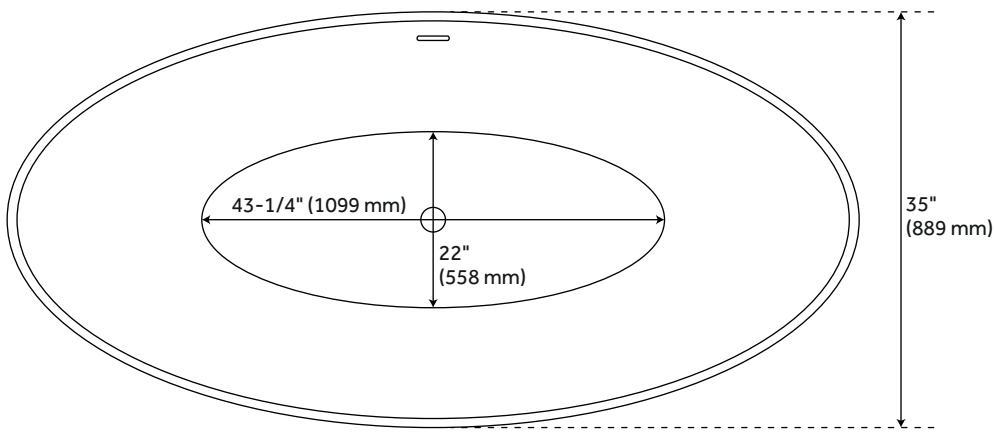

71" BRIELLE SOLID SURFACE FREESTANDING TUB - MATTE FINISH

All dimensions and specifications are nominal and may vary. Use actual products for accuracy in critical situations.