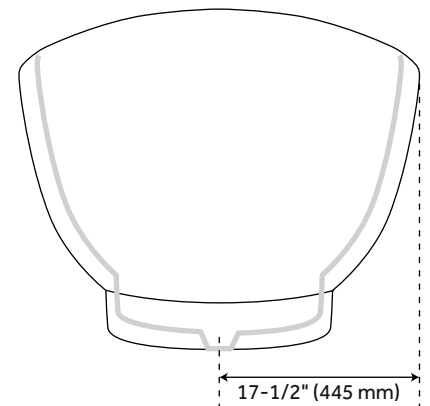

71" BRIELLE SOLID SURFACE FREESTANDING TUB - MATTE FINISH

All dimensions and specifications are nominal and may vary. Use actual products for accuracy in critical situations.