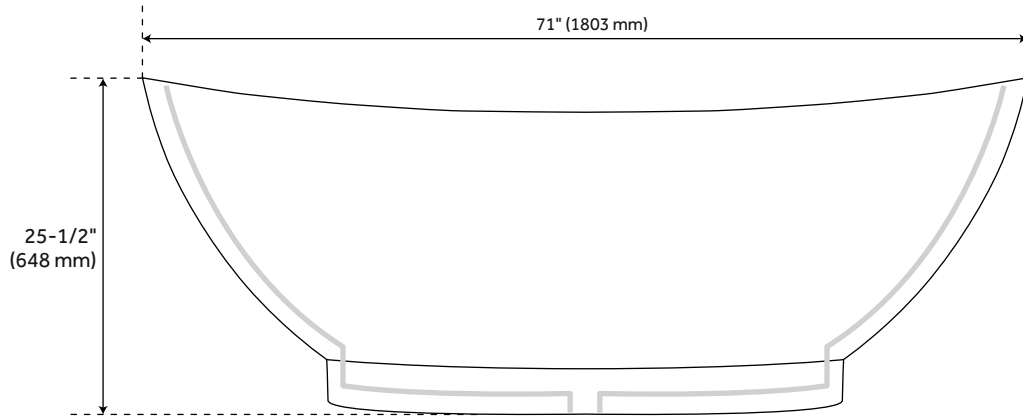

71" BRIELLE SOLID SURFACE FREESTANDING TUB - MATTE FINISH

All dimensions and specifications are nominal and may vary. Use actual products for accuracy in critical situations.