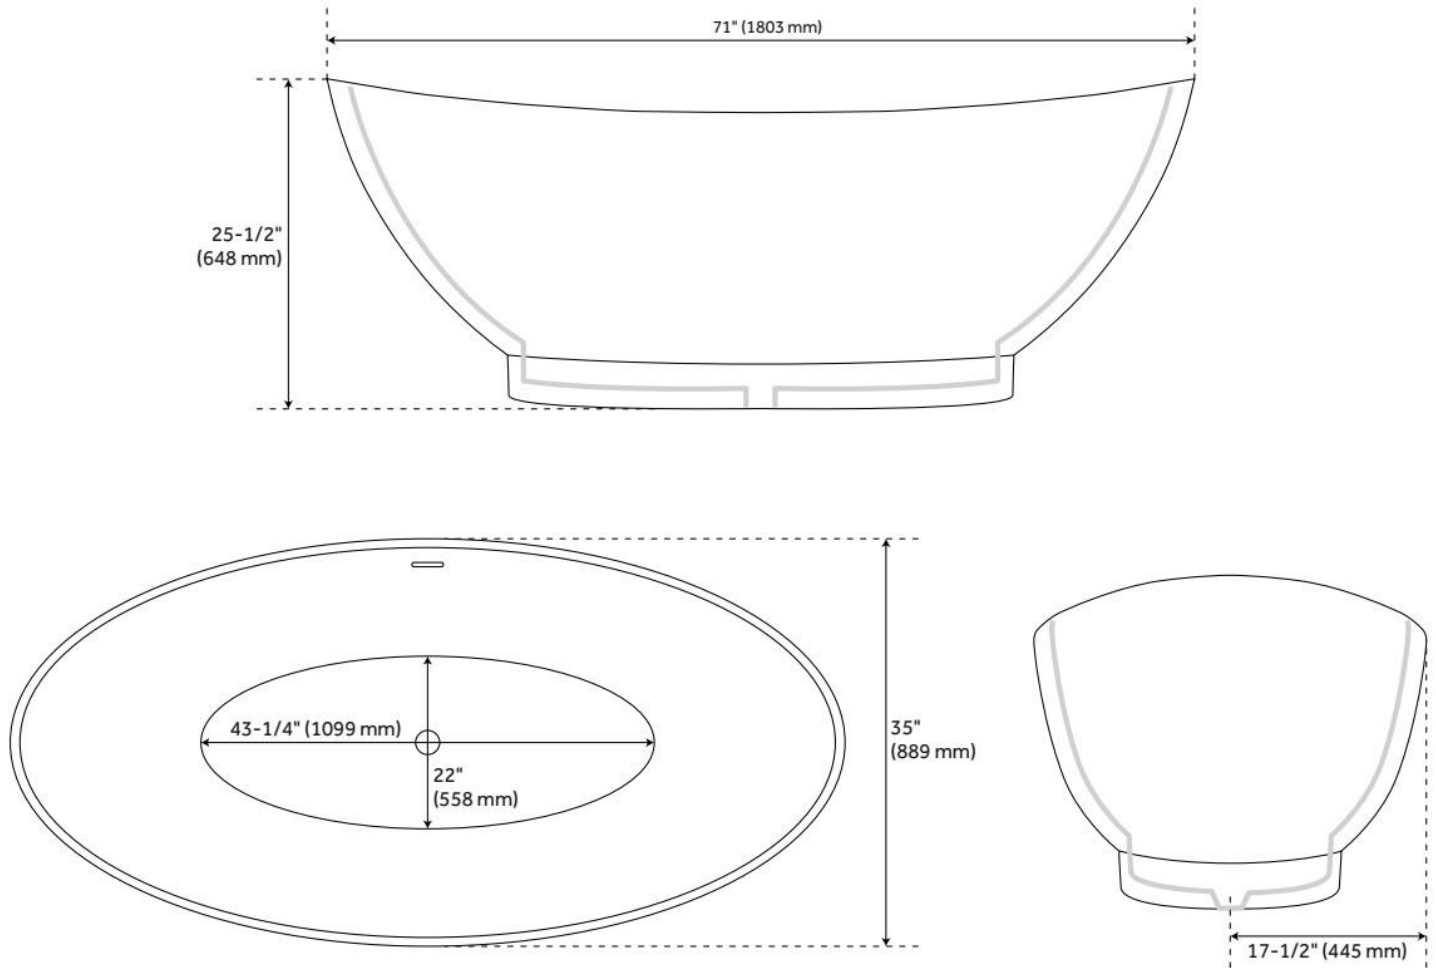

71" BRIELLE SOLID SURFACE FREESTANDING TUB - MATTE FINISH

SKU: 354473
Code: SH354473

REVISED 6/28/2024