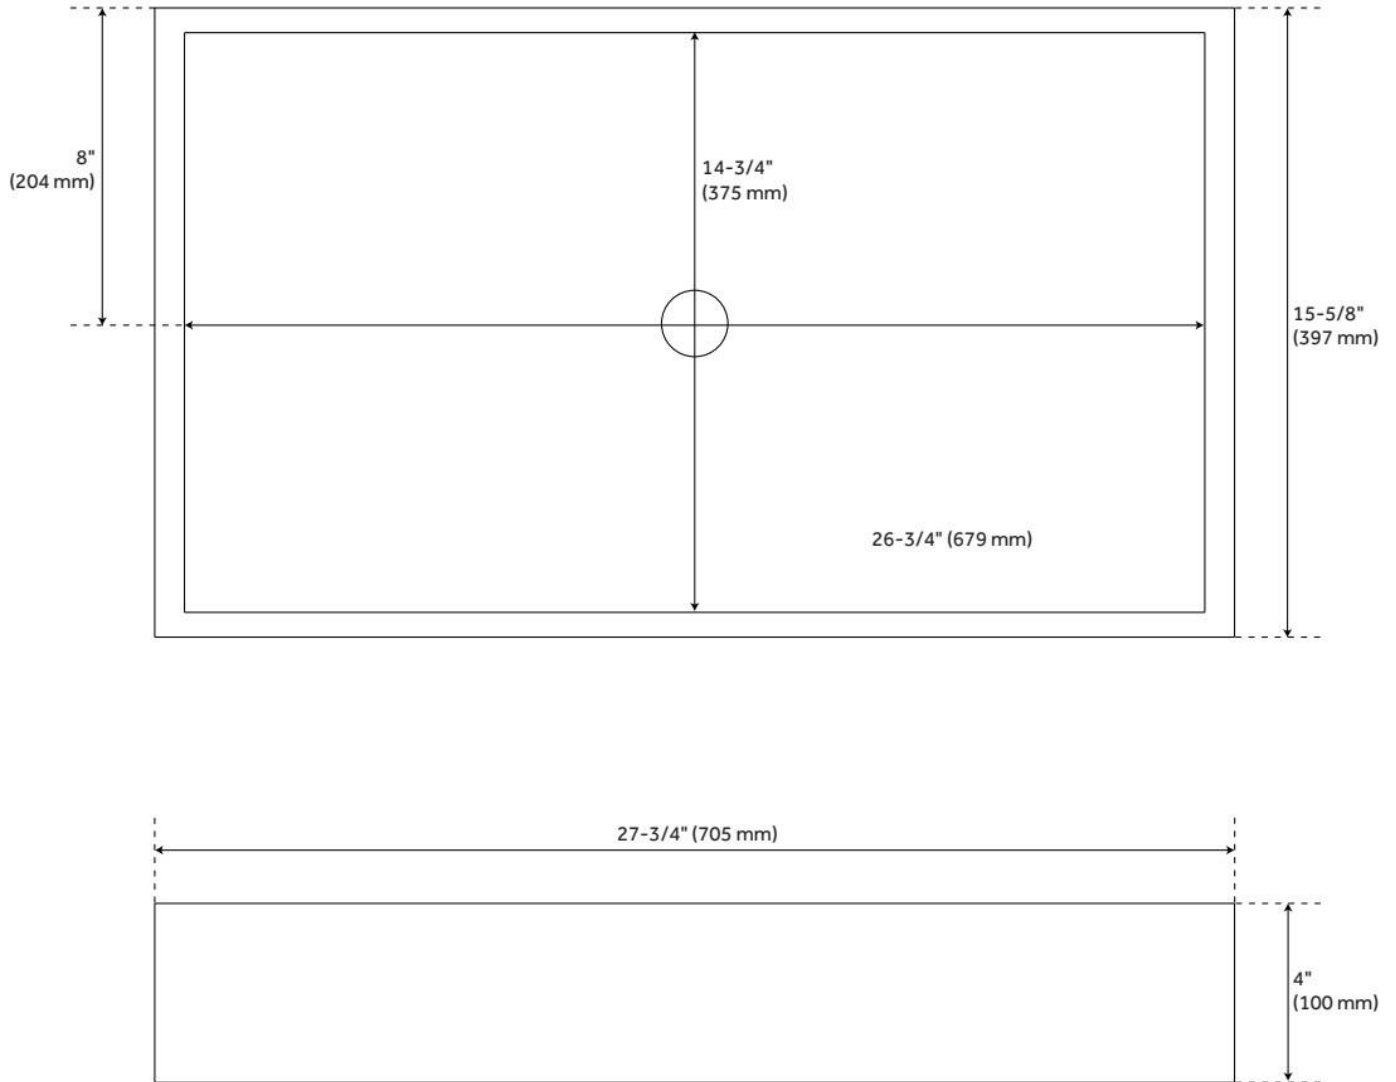

28" COSIMA RECTANGULAR MATTE SOLID SURFACE VESSEL SINK

SKU: 357944
Code: SH357944

FEATURES

Material: Solid Surface
Product Finish: Matte White
Installation Type: Vessel
Shape: Rectangle
Drain Placement: Center
Fits Drain Hole Size: 1-1/2"
Faucet Centers: No Faucet Hole
Overflow Hole: No
Mounting Hardware Included: No

ADDITIONAL FEATURES

- Overall dimensions: 27-3/4" L x 15-5/8" W x 4" H ($\pm 1/2"$).
- Basin: 26-3/4" L x 14-3/4" W (front to back) ($\pm 1/2"$).
- Basin depth: 3" ($\pm 1/2"$).
- Made of a poly-resin blend.
- Sink material is solid and the same color throughout.
- Finish is easy to maintain and repair, if needed.
- Uses 1-1/2" lavatory drain.
- When purchasing a vessel sink faucet, ensure the height to spout and spout reach will accommodate your sink.

REVISED 7/5/2024

28" COSIMA RECTANGULAR MATTE SOLID SURFACE VESSEL SINK

SKU: 357944
Code: SH357944

REVISED 7/5/2024