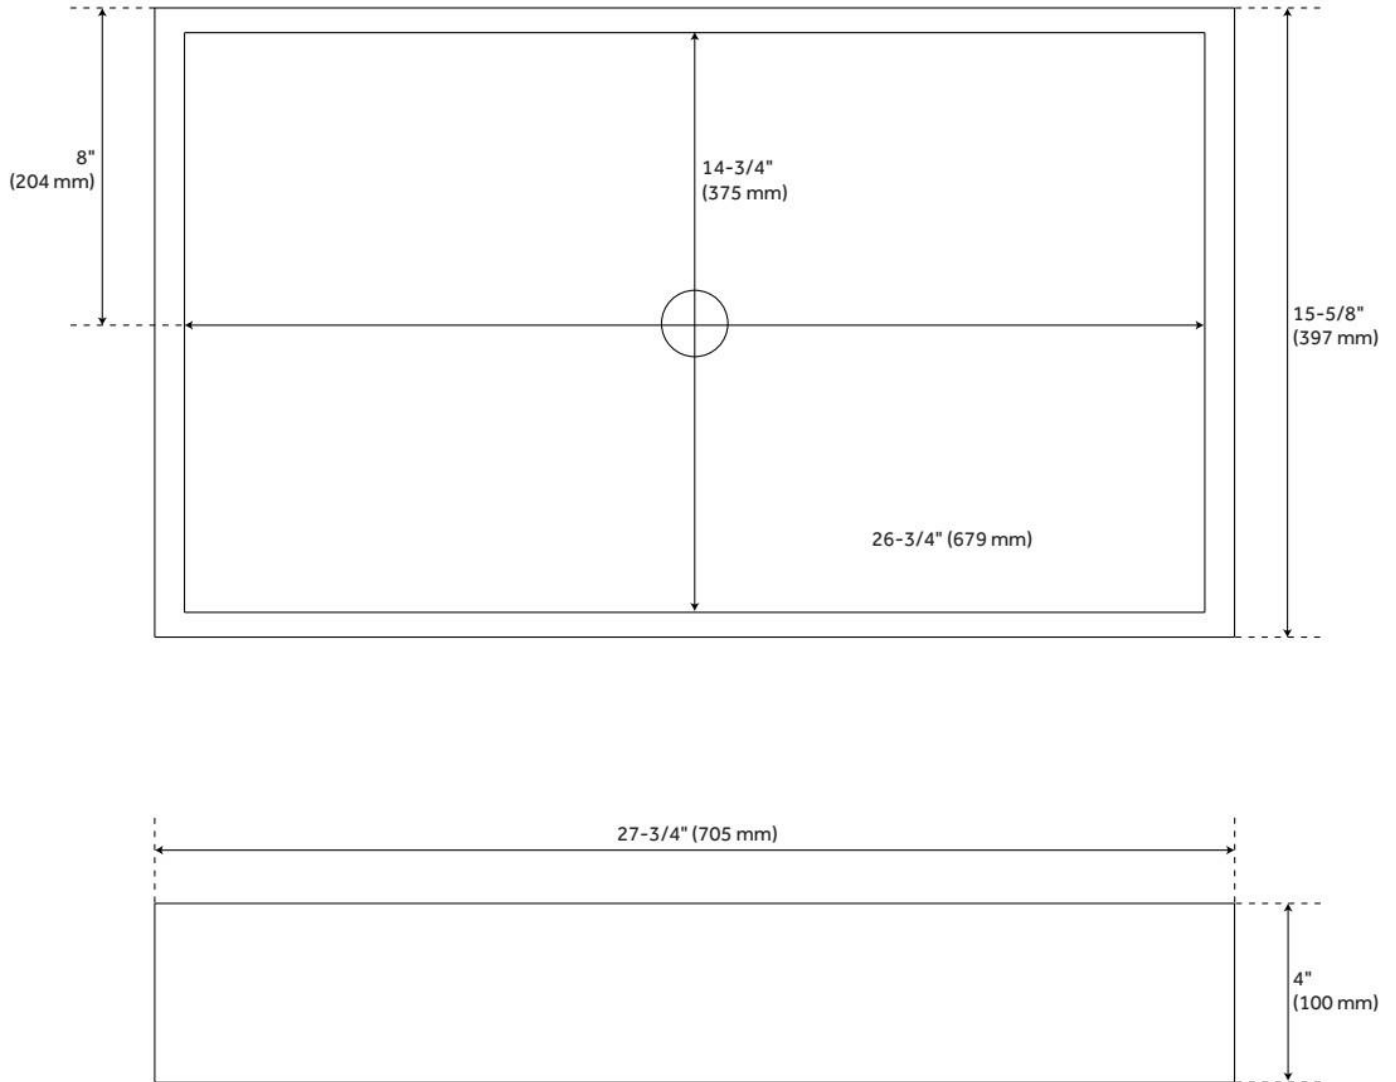

# 28" COSIMA RECTANGULAR MATTE SOLID SURFACE VESSEL SINK

SKU: 357944  
Code: SH357944

## FEATURES

Material: Solid Surface  
Product Finish: Matte White  
Installation Type: Vessel  
Shape: Rectangle  
Drain Placement: Center  
Fits Drain Hole Size: 1-1/2"  
Faucet Centers: No Faucet Hole  
Overflow Hole: No  
Mounting Hardware Included: No

## ADDITIONAL FEATURES

- Overall dimensions: 27-3/4" L x 15-5/8" W x 4" H ( $\pm 1/2"$ ).
- Basin: 26-3/4" L x 14-3/4" W (front to back) ( $\pm 1/2"$ ).
- Basin depth: 3" ( $\pm 1/2"$ ).
- Made of a poly-resin blend.
- Sink material is solid and the same color throughout.
- Finish is easy to maintain and repair, if needed.
- Uses 1-1/2" lavatory drain.
- When purchasing a vessel sink faucet, ensure the height to spout and spout reach will accommodate your sink.

# 28" COSIMA RECTANGULAR MATTE SOLID SURFACE VESSEL SINK

SKU: 357944  
Code: SH357944

REVISED 8/13/2024